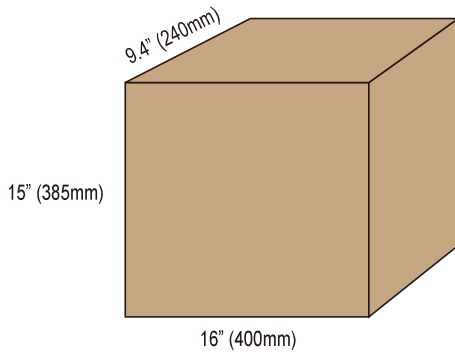

## Lux Chart

Height	Average Lux (lx)	Light range (dia.)
1M	1892	289cm
2M	473	578cm
3M	210	867cm
4M	118	1156cm
6M	53	1734cm

### Product Size:

### Product Features:

Swivel Knuckle to make adjustable angel to 210°

Provides light output in a 360 degree light disbursement form

LM79  
LM80

Bravoled Wall-mounted Barn Light, 42 watt 4000 Lumen 5000K, ETL/cETL&Energy Star

## Packaging

1pc/CTN G.W.:2 kgs Dimension: 16"L x 9.4"W x 15"H (40cm X 24cm X 38.5cm)