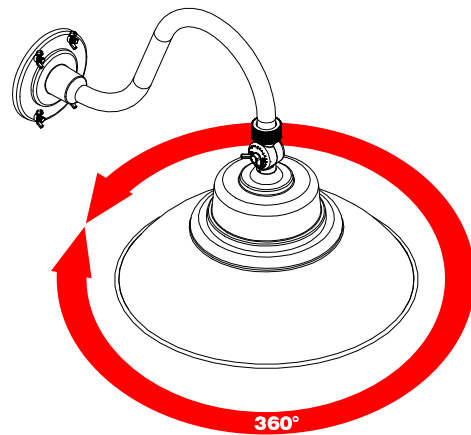

## Lux Chart

Height	Average Lux (lx)	Light range (dia.)
1M	1892	289cm
2M	473	578cm
3M	210	867cm
4M	118	1156cm
6M	53	1734cm

### Product Size:

### Product Features:

Swivel Knuckle to make adjustable angel to 210°

Provides light output in a 360 degree light disbursement form

LM79  
LM80

Bravoled Wall-mounted Barn Light, 42 watt 4000 Lumen 5000K, ETL/cETL&Energy Star