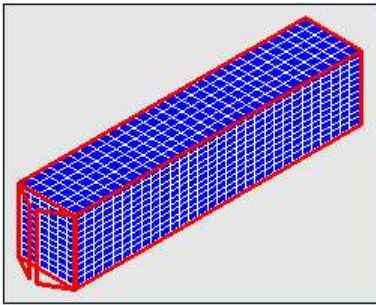

Container Loading QTY

Size	Corton QTY	Product QTY	Volumn	G.W.
40'hq	1980 ctn	1980 pcs	73.18m³ cbm	2970kgs