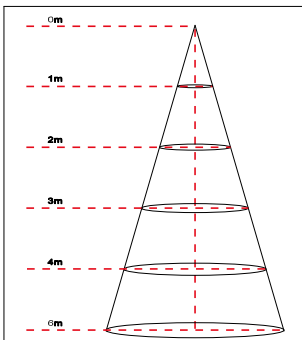

## Specifications

Model#	BL-GSNKYD-42W-YYZZ
Description	American Classic Wall-Mounted LED Barn Light
Power	42W
Voltage Input	100-277V ac, 50 / 60HZ
Lumen output	4000lm
Color Temperature	5000K
CRI	Ra>80
Application	Outdoor , Wet location
Operating Temp	-40~50 C
Lens	Clear Lens
Certificates	ETL/cETL, Energy Star
warranty	5 years
Life Span	50000 hours
Dimmable	No dimmable
Item weight	1.5Kg (3.3lbs)
Product Features:	Photocell (with / without)
Production Dimension	15"L x 14"W x 24"H (38cm X 36cm X 60cm)
Packaging Dimension	16"L x 9.4"W x 15"H (40cm X 24cm X 38.5cm)

## Lux Chart

Height	Average Lux (lx)	Light range (dia.)
1M	1892	289cm
2M	473	578cm
3M	210	867cm
4M	118	1156cm
6M	53	1734cm

### Product Size:

## Packaging

1pc/CTN G.W.:2 kgs Dimension: 16"L x 9.4"W x 15"H (40cm X 24cm X 38.5cm)