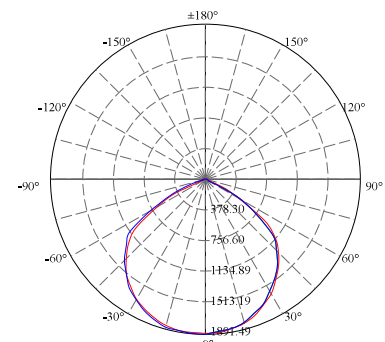

Photometrics