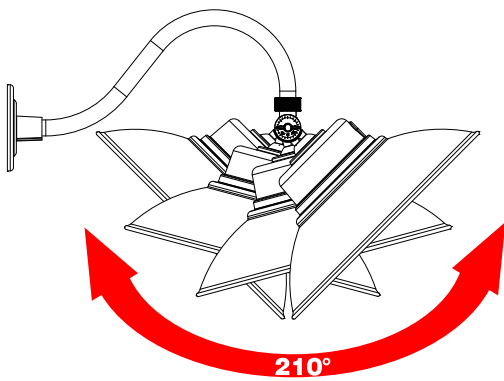

Swivel Knuckle to make adjustable angel to 210°