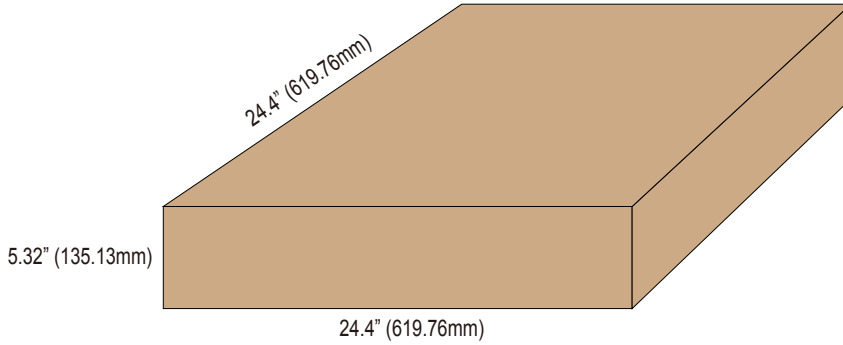

"XX" - standard for color temperature,40-4000K,50-5000K.

"Z" - can be "D" - dimmable or "N" - non-dimmable

Lux Chart

Height	Average Lux (lx)	Light range (dia.)
1M	151.8	384.2cm
2M	38.0	768.4cm
3M	16.9	1152.6cm
4M	9.5	1331.42cm
5M	6.1	1921.0cm

Note: 3 wire nuts for dimmable version, 1 wire nut for non-dimmable version.

LM79
LM80

Bravoled 2x2Ft LED Troffer Fixture, 26Watt 2405lumen 2'x2' 4000K

Packaging

1pcs/CTN G.W.:6.5 kg Dimension: 24.4"L x 24.4"W x 5.32"H (619.76x619.76x135.13 mm)