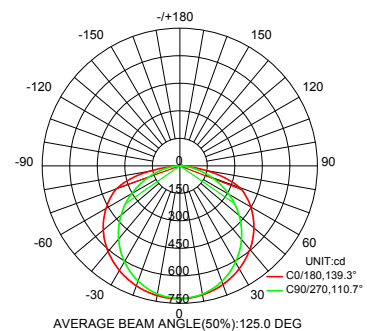

Photometrics