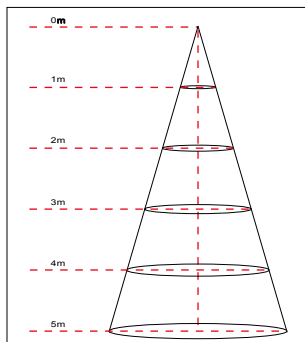

Bravoled 2x2Ft LED Troffer Fixture, 26Watt 2405lumen 2'x2' 4000K

Specifications

Model#	BL-TF-22-26W-840N
Description	2x2Ft LED Troffer Fixture
Power	26W
Voltage Input	AC120~277V 50~60HZ
Lumen output	2405lm
Color Temperature	4000K
CRI	Ra>80
Housing Finish	Steel base with white powder coating
Application	Indoor Only
Lens	White diffuse PC lens
Operating Temp.	-20 °C ~ 55 °C
IP Rating	IP20
Certificates	ETL/cETL(file# 4007551), DLC
warranty	5 years
Life Span	50,000 hours
Dimmable	No
Item Weight	6Kg
Product Dimension	23.875"L x 23.875"W x 4.75" H (606.43x606.43x120.65mm)
Pack Size	1pc
Packaging Dimension	24.4"L x 24.4"W x 5.32"H (619.76x619.76x135.13 mm)

"XX" - standard for color temperature,40-4000K,50-5000K.

"Z" - can be "D" - dimmable or "N" - non-dimmable

Lux Chart

Height	Average Lux (lx)	Light range (dia.)
1M	151.8	384.2cm
2M	38.0	768.4cm
3M	16.9	1152.6cm
4M	9.5	1331.42cm
5M	6.1	1921.0cm