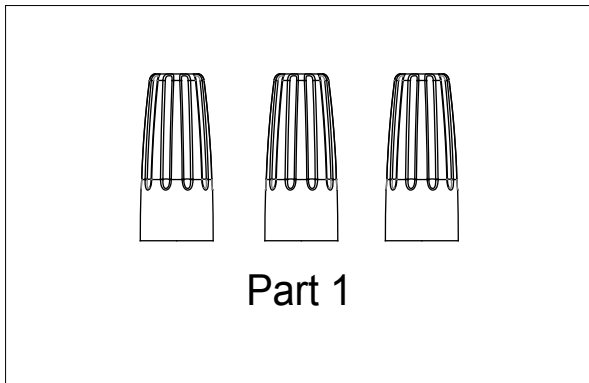

"XX" - standard for color temperature,40-4000K,50-5000K.

"Z" - can be "D" - dimmable or "N" - non-dimmable

Lux Chart

Height	Average Lux (lx)	Light range (dia.)
1M	151.8	384.2cm
2M	38.0	768.4cm
3M	16.9	1152.6cm
4M	9.5	1331.42cm
5M	6.1	1921.0cm

Photometrics

LM79
LM80

Bravoled 2x2Ft LED Troffer Fixture, 26Watt 2405lumen 2'x2' 4000K

Dimensions and Pictures

Accessories (optional)

Accessories package List

Part	Description	Quantity
1	Wire Connector	*1or3

Note: 3 wire nuts for dimmable version, 1 wire nut for non-dimmable version.

LM79
LM80

Bravoled 2x2Ft LED Troffer Fixture, 26Watt 2405lumen 2'x2' 4000K

Packaging

1pcs/CTN G.W.:6.5 kg Dimension: 24.4"L x 24.4"W x 5.32"H (619.76x619.76x135.13 mm)