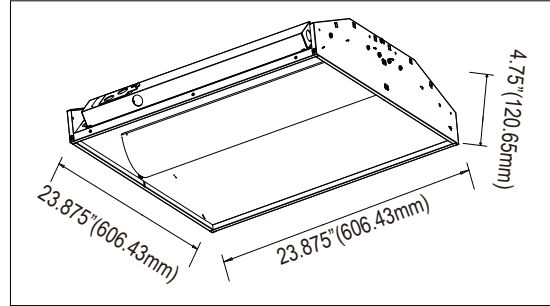

Bravoled 2x2Ft LED Troffer Fixture, 26Watt 2405lumen 2'x2' 4000K

Specifications

Model#	BL-TF-22-26W-840N
Description	2x2Ft LED Troffer Fixture
Power	26W
Voltage Input	AC120~277V 50~60HZ
Lumen output	2405lm
Color Temperature	4000K
CRI	Ra>80
Housing Finish	Steel base with white powder coating
Application	Indoor Only
Lens	White diffuse PC lens
Operating Temp.	-20 °C ~ 55 °C
IP Rating	IP20
Certificates	ETL/cETL(file# 4007551), DLC
warranty	5 years
Life Span	50,000 hours
Dimmable	No
Item Weight	6Kg
Product Dimension	23.875"L x 23.875"W x 4.75" H (606.43x606.43x120.65mm)
Pack Size	1pc
Packaging Dimension	24.4"L x 24.4"W x 5.32"H (619.76x619.76x135.13 mm)

"XX" - standard for color temperature,40-4000K,50-5000K.

"Z" - can be "D" - dimmable or "N" - non-dimmable

Lux Chart

Height	Average Lux (lx)	Light range (dia.)
1M	151.8	384.2cm
2M	38.0	768.4cm
3M	16.9	1152.6cm
4M	9.5	1331.42cm
5M	6.1	1921.0cm

Photometrics

LM79
LM80

Bravoled 2x2Ft LED Troffer Fixture, 26Watt 2405lumen 2'x2' 4000K

Dimensions and Pictures

Accessories (optional)

Accessories package List

Part	Description	Quantity
1	Wire Connector	*1or3

Note: 3 wire nuts for dimmable version, 1 wire nut for non-dimmable version.

LM79
LM80

Bravoled 2x2Ft LED Troffer Fixture, 26Watt 2405lumen 2'x2' 4000K

Packaging

1pcs/CTN G.W.:6.5 kg Dimension: 24.4"L x 24.4"W x 5.32"H (619.76x619.76x135.13 mm)