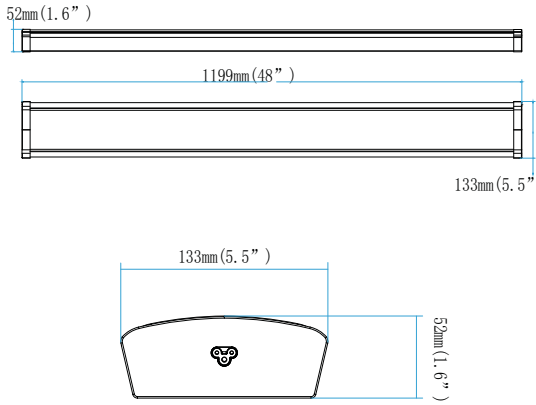

Bravoled
BRAVOLED INDUSTRIAL COMPANY CORP.

5.5"x4' WRAPAROUND LIGHT

Bravoled 5.5"x4' WRAPAROUND LIGHT, 48 watt 4000 Lumen, ETL/cETL & Energy Star

Specifications

Model#	BL-WR-486-48W-840N
Description	5.5"x4' WRAPAROUND LIGHT
Power	48W
Voltage Input	120Vac,60HZ
Lumen output	4000lm
CCT	3000K,4000K,5000K
CRI	Ra>80
Housing	Steel base white powder coating
Application	Indoor Only
Driver	UL certified
Lens	PC
Operating Temp.	-25 C ~ 55 C
IP Rating	IP20
Certificates	ETL/cETL,Energy Star
warranty	3 years
Dimmable	No
Product Dimension	48"L x 5.5"W x 1.6" H (1220mm x 140 x 52 mm)

Lux Chart

Height	Average Lux (lx)	Light range (dia.)
1M	525.5	258.3cm
2M	131.4	516.6cm
3M	58.4	774.9cm
4M	32.8	1033.2cm
5M	21.0	1291.5cm

Photometrics

LM79
LM80

Bravoled 5.5"x4' WRAPAROUND LIGHT, 48 watt 4000 Lumen, ETL/cETL & Energy Star

Product Size

Packaging

8pcs/CTN G.W.:
Dimension: 50.2"L x 14.8"W x 12"H (1275mm x 375mm x 305mm)

Container Loading QTY

Size	Corton QTY	Product QTY	Volumn
40'hq	456 ctn	3648 pcs	71.1m ³

Size	Corton QTY	Product QTY	Volumn
40'gp	393 ctn	3144 pcs	61.24 m ³

Size	Corton QTY	Product QTY	Volumn
20'gp	184 ctn	1472 pcs	28.67 m ³

LM79
LM80