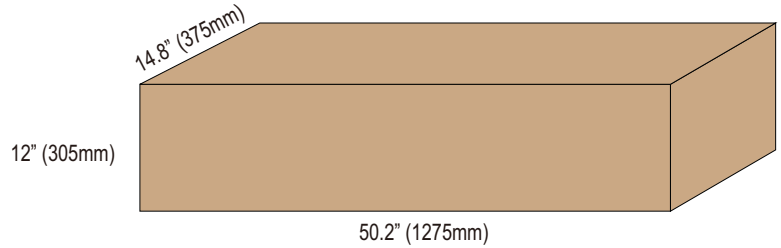

Lux Chart

Height	Average Lux (lx)	Light range (dia.)
1M	525.5	258.3cm
2M	131.4	516.6cm
3M	58.4	774.9cm
4M	32.8	1033.2cm
5M	21.0	1291.5cm

Photometrics

LM79
LM80

Bravoled 5.5"x4' WRAPAROUND LIGHT, 48 watt 4000 Lumen, ETL/cETL & Energy Star

Product Size

Packaging

8pcs/CTN G.W.:
Dimension: 50.2"L x 14.8"W x 12"H (1275mm x 375mm x 305mm)

Container Loading QTY

Size	Corton QTY	Product QTY	Volumn
40'hq	456 ctn	3648 pcs	71.1m ³

Size	Corton QTY	Product QTY	Volumn
40'gp	393 ctn	3144 pcs	61.24 m ³