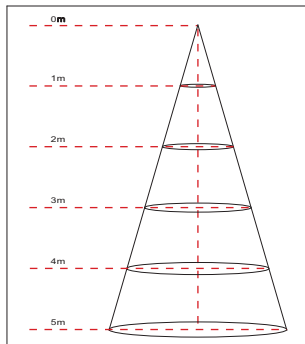

Bravoled
BRAVOLED INDUSTRIAL COMPANY CORP.

5.5"x4' WRAPAROUND LIGHT

Bravoled 5.5"x4' WRAPAROUND LIGHT, 48 watt 4000 Lumen, ETL/cETL & Energy Star

Specifications

Model#	BL-WR-486-48W-840N
Description	5.5"x4' WRAPAROUND LIGHT
Power	48W
Voltage Input	120Vac,60HZ
Lumen output	4000lm
CCT	3000K,4000K,5000K
CRI	Ra>80
Housing	Steel base white powder coating
Application	Indoor Only
Driver	UL certified
Lens	PC
Operating Temp.	-25 C ~ 55 C
IP Rating	IP20
Certificates	ETL/cETL,Energy Star
warranty	3 years
Dimmable	No
Product Dimension	48"L x 5.5"W x 1.6" H (1220mm x 140 x 52 mm)

Lux Chart

Height	Average Lux (lx)	Light range (dia.)
1M	525.5	258.3cm
2M	131.4	516.6cm
3M	58.4	774.9cm
4M	32.8	1033.2cm
5M	21.0	1291.5cm

Photometrics

LM79
LM80

Bravoled 5.5"x4' WRAPAROUND LIGHT, 48 watt 4000 Lumen, ETL/cETL & Energy Star

Product Size

Packaging

8pcs/CTN G.W.:
Dimension: 50.2"L x 14.8"W x 12"H (1275mm x 375mm x 305mm)

Container Loading QTY

Size	Corton QTY	Product QTY	Volumn
40'hq	456 ctn	3648 pcs	71.1m ³

Size	Corton QTY	Product QTY	Volumn
40'gp	393 ctn	3144 pcs	61.24 m ³