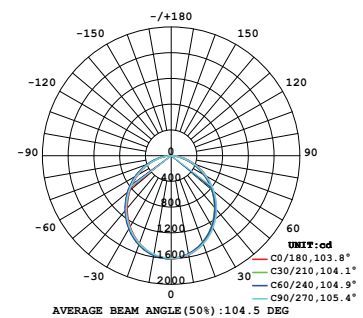

Bravoled
BRAVOLED INDUSTRIAL COMPANY CORP.

5.5"x4' WRAPAROUND LIGHT

Bravoled 5.5"x4' WRAPAROUND LIGHT, 48 watt 4000 Lumen, ETL/cETL & Energy Star

Specifications

Model#	BL-WR-486-48W-840N
Description	5.5"x4' WRAPAROUND LIGHT
Power	48W
Voltage Input	120Vac,60HZ
Lumen output	4000lm
CCT	3000K,4000K,5000K
CRI	Ra>80
Housing	Steel base white powder coating
Application	Indoor Only
Driver	UL certified
Lens	PC
Operating Temp.	-25 C ~ 55 C
IP Rating	IP20
Certificates	ETL/cETL,Energy Star
warranty	3 years
Dimmable	No
Product Dimension	48"L x 5.5"W x 1.6" H (1220mm x 140 x 52 mm)

Order Information

Item Number	Description	Power	Voltage Input	Driver	CCT	Lumen Output	Certificates
BL-WR-486-48W-840N	5.5"x4' WRAPAROUND LIGHT	48W	120Vac	UL Certified	3000K,4000K,5000K	4000lm	ETL/cETL , Energy Star

Lux Chart

Height	Average Lux (lx)	Light range (dia.)
1M	525.5	258.3cm
2M	131.4	516.6cm
3M	58.4	774.9cm
4M	32.8	1033.2cm
5M	21.0	1291.5cm

Photometrics

LM79
LM80

Bravoled 5.5"x4' WRAPAROUND LIGHT, 48 watt 4000 Lumen, ETL/cETL & Energy Star

Product Size

Packaging

8pcs/CTN G.W.:
Dimension: 50.2"L x 14.8"W x 12"H (1275mm x 375mm x 305mm)

Container Loading QTY

Size	Corton QTY	Product QTY	Volumn
40'hq	456 ctn	3648 pcs	71.1m ³

Size	Corton QTY	Product QTY	Volumn
40'gp	393 ctn	3144 pcs	61.24 m ³