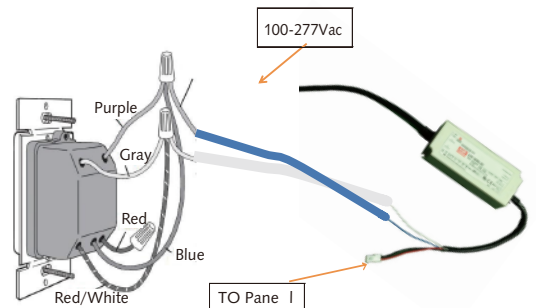

Recessed Mount

 <p>1.</p>	 <p>2.</p>	 <p>3.</p>	 <p>4.</p>
 <p>5.</p>	 <p>6.</p>		

Suspension

 <p>sleeve anchor bolt</p>	 <p>Steel wire</p>	 <p>Steel wire adjustable holder</p>	<p>1. Put the ball end of the steel wire through the hole of the mount bracket of panel</p> 	<p>2. Put the other end of the steel wire through the wire holder, and adjust the length of the steel wire.</p>  <p>Push to adjust length of wire</p>
<p>3. mount the sleeve anchor bolt into ceiling</p> 	<p>4. hang the 4 wire holders to the sleeve anchor bolt</p> 			

LM79
LM80

Bravoled 1x4' LED Panel Light, 32 watt 3520 & 4000 Lumen, UL/cUL, DLC

Ceiling Mount

Dimension/Weight

Size	Dimension (A x B mm)	Weight
1X4'	1210x300	5.5kg (12 lbs)

Wiring Diagram (0-10V Dimmable Panel)

Dimmer Recommended
Lutron LED 0~10V dimmer:
DVTV, DVSTV which is able
to be purchased from most
of electricity stores

Bravoled 1x4' LED Panel Light, 32 watt 3520 & 4000 Lumen, UL/cUL, DLC

Packaging

2pcs/CTN G.W.:13 kgs Dimension: 50.2"L x 14"W x 4.5"H (1275mm x 355mm x 115mm)