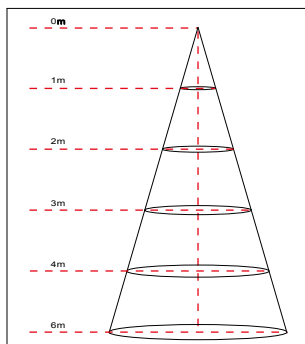

Bravoled 1x4' LED Panel Light, 32 watt 3520 & 4000 Lumen, UL/cUL, DLC

Specifications

Model#	BL-P1-32W-XXXX
Description	1x4' LED Panel Light
Power	32W
Lumen Efficiency	110lm/w & 125lm/w
Voltage Input	100-277Vac
Lumen output	3520lm & 4000lm
Color Temperature	3000K, 4000K, 5000K
CRI	Ra>80
LED Chips	SMD 2835
Power Factor	>0.9
Lens	Frosted
Operating Temp.	-25 °C ~ 55 °C
Certificates	UL/cUL(E359062), DLC
warranty	5 years
L70 life span	>50000Hrs
Frame	Aluminum
Max.Input current	0.5A
Dimmable	Yes(0-10V)
Weight	5.5 Kg (12 lbs)

Height	Average Lux (lx)	Light range (dia.)
1M	1090.2	318.4cm
2M	272.5	636.8cm
3M	121.1	955.2cm
4M	68.1	1273.7cm
6M	30.3	1910.5cm

Photometrics

Bravoled 1x4' LED Panel Light, 32 watt 3520 & 4000 Lumen, UL/cUL, DLC