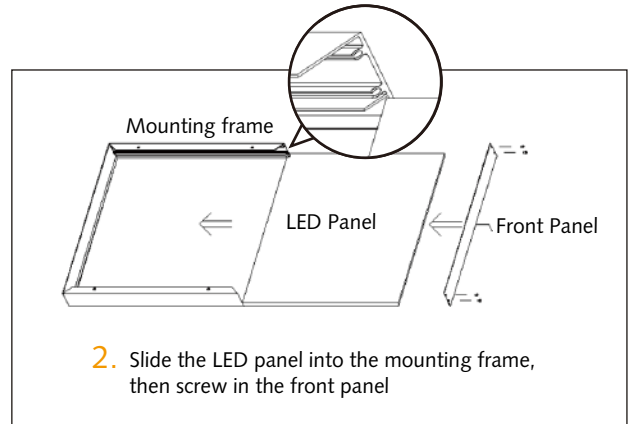

Bravoled 1x4' LED Panel Light, 32 watt 3520 & 4000 Lumen, UL/cUL, DLC

Ceiling Mount