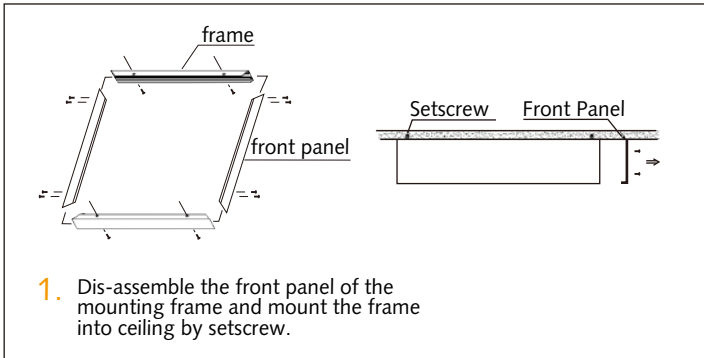

Bravoled 1x4' LED Panel Light, 32 watt 3520 & 4000 Lumen, UL/cUL, DLC

Ceiling Mount