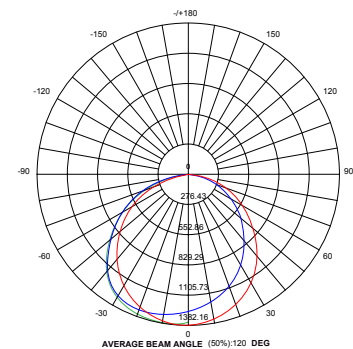

Bravoled 1x4' LED Panel Light, 32 watt 3520 & 4000 Lumen, UL/cUL, DLC

Specifications

Model#	BL-P1-32W-XXXX
Description	1x4' LED Panel Light
Power	32W
Lumen Efficiency	110lm/w & 125lm/w
Voltage Input	100-277Vac
Lumen output	3520lm & 4000lm
Color Temperature	3000K, 4000K, 5000K
CRI	Ra>80
LED Chips	SMD 2835
Power Factor	>0.9
Lens	Frosted
Operating Temp.	-25 °C ~ 55 °C
Certificates	UL/cUL(E359062), DLC
warranty	5 years
L70 life span	>50000Hrs
Frame	Aluminum
Max.Input current	0.5A
Dimmable	Yes(0-10V)
Weight	5.5 Kg (12 lbs)

Order Information

Item Number	Description	Power	Voltage Input	Dimmable	CCT	Lumen Output	Certificates
BL-P1-32W-XXXX	1x4' LED Panel Light	32W	100-277Vac	Yes	3000K 4000K 5000k	3520lm 4000lm	UL/cUL, DLC

Lux Chart

Height	Average Lux (lx)	Light range (dia.)
1M	1090.2	318.4cm
2M	272.5	636.8cm
3M	121.1	955.2cm
4M	68.1	1273.7cm
6M	30.3	1910.5cm

Photometrics

Bravoled 1x4' LED Panel Light, 32 watt 3520 & 4000 Lumen, UL/cUL, DLC