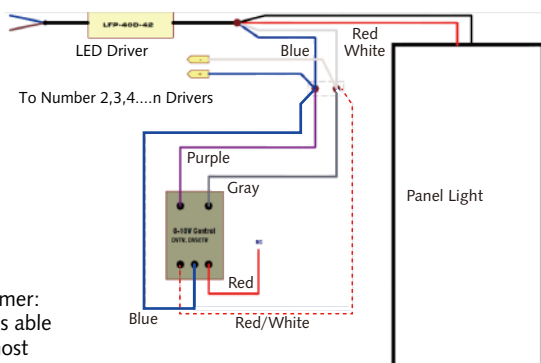

Recessed Mount

 <p>1.</p>	 <p>2.</p>	 <p>3.</p>	 <p>4.</p>
 <p>5.</p>	 <p>6.</p>		

Suspension

 <p>sleeve anchor bolt</p>	 <p>Steel wire</p>	 <p>Steel wire adjustable holder</p>	<p>1. Put the ball end of the steel wire through the hole of the mount bracket of panel</p> 	<p>2. Put the other end of the steel wire through the wire holder, and adjust the length of the steel wire.</p>  <p>Push to adjust length of wire</p>
<p>3. mount the sleeve anchor bolt into ceiling</p> 	<p>4. hang the 4 wire holders to the sleeve anchor bolt</p> 			

LM79
LM80

Bravoled 1x4' LED Panel Light, 32 watt 3520 & 4000 Lumen, UL/cUL, DLC

Ceiling Mount

Dimension/Weight

Size	Dimension (A x B mm)	Weight
1X4'	1210x300	5.5kg (12 lbs)

Wiring Diagram (0-10V Dimmable Panel)

Dimmer Recommended
Lutron LED 0~10V dimmer:
DVTV, DVSTV which is able
to be purchased from most
of electricity stores

Bravoled 1x4' LED Panel Light, 32 watt 3520 & 4000 Lumen, UL/cUL, DLC

Packaging

2pcs/CTN G.W.:13 kgs Dimension: 50.2"L x 14"W x 4.5"H (1275mm x 355mm x 115mm)