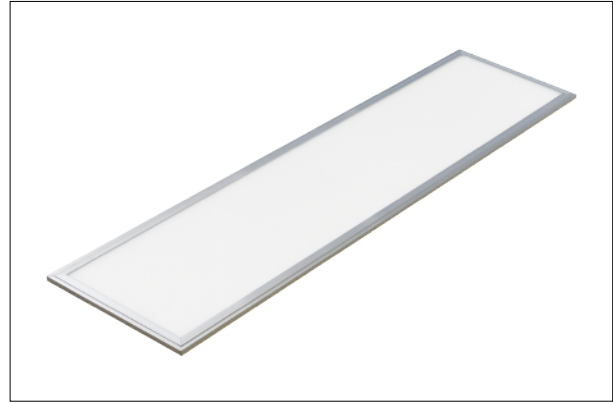

Bravoled 1x4' LED Panel Light, 32 watt 3520 & 4000 Lumen, UL/cUL, DLC

Specifications

Model#	BL-P1-32W-XXXX
Description	1x4' LED Panel Light
Power	32W
Lumen Efficiency	110lm/w & 125lm/w
Voltage Input	100-277Vac
Lumen output	3520lm & 4000lm
Color Temperature	3000K, 4000K, 5000K
CRI	Ra>80
LED Chips	SMD 2835
Power Factor	>0.9
Lens	Frosted
Operating Temp.	-25 °C ~ 55 °C
Certificates	UL/cUL(E359062), DLC
warranty	5 years
L70 life span	>50000Hrs
Frame	Aluminum
Max.Input current	0.5A
Dimmable	Yes(0-10V)
Weight	5.5 Kg (12 lbs)

Order Information

Item Number	Description	Power	Voltage Input	Dimmable	CCT	Lumen Output	Certificates
BL-P1-32W-XXXX	1x4' LED Panel Light	32W	100-277Vac	Yes	3000K 4000K 5000k	3520lm 4000lm	UL/cUL, DLC

Lux Chart

Height	Average Lux (lx)	Light range (dia.)
1M	1090.2	318.4cm
2M	272.5	636.8cm
3M	121.1	955.2cm
4M	68.1	1273.7cm
6M	30.3	1910.5cm

Photometrics

Bravoled 1x4' LED Panel Light, 32 watt 3520 & 4000 Lumen, UL/cUL, DLC

LM79
LM80

Bravoled 1x4' LED Panel Light, 32 watt 3520 & 4000 Lumen, UL/cUL, DLC

Ceiling Mount

Dimension/Weight

Size	Dimension (A x B mm)	Weight
1X4'	1210x300	5.5kg (12 lbs)

Wiring Diagram (0-10V Dimmable Panel)