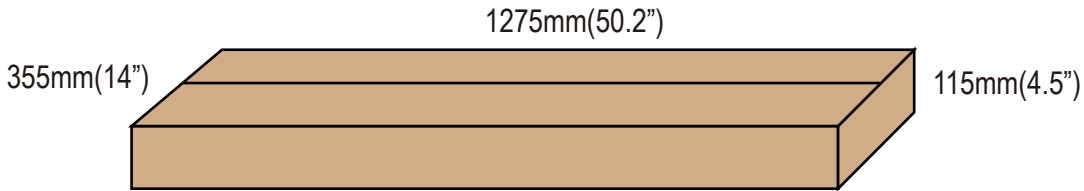

Bravoled 1x4' LED Panel Light, 32 watt 3520 & 4000 Lumen, UL/cUL, DLC

Packaging

2pcs/CTN G.W.:13 kgs Dimension: 50.2"L x 14"W x 4.5"H (1275mm x 355mm x 115mm)