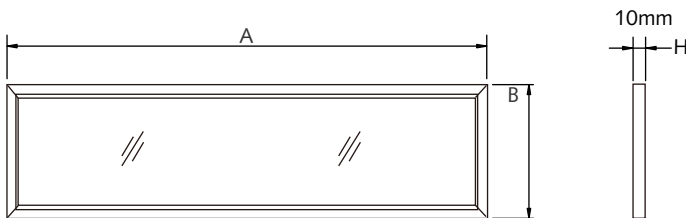

Recessed Mount

 <p>1.</p>	 <p>2.</p>	 <p>3.</p>	 <p>4.</p>
 <p>5.</p>	 <p>6.</p>		

Suspension

 <p>sleeve anchor bolt</p>	 <p>Steel wire</p>	 <p>Steel wire adjustable holder</p>	<p>1. Put the ball end of the steel wire through the hole of the mount bracket of panel</p> 	<p>2. Put the other end of the steel wire through the wire holder, and adjust the length of the steel wire.</p>  <p>Push to adjust length of wire</p>
<p>3. mount the sleeve anchor bolt into ceiling</p> 	<p>4. hang the 4 wire holders to the sleeve anchor bolt</p> 			

LM79
LM80

Bravoled 1x4' LED Panel Light, 32 watt 3520 & 4000 Lumen, UL/cUL, DLC

Ceiling Mount

Dimension/Weight

Size	Dimension (A x B mm)	Weight
1X4'	1210x300	5.5kg (12 lbs)

Wiring Diagram (0-10V Dimmable Panel)