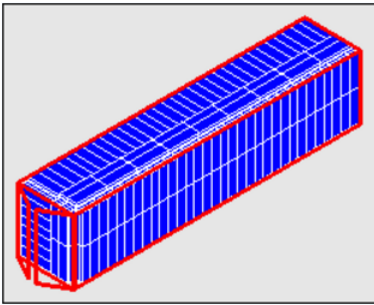

Container Loading QTY

Size	Corton QTY	Product QTY	Volumn	G.W.
40'hq	1234 ctn	2468 pcs	72.35 m³	16042kgs