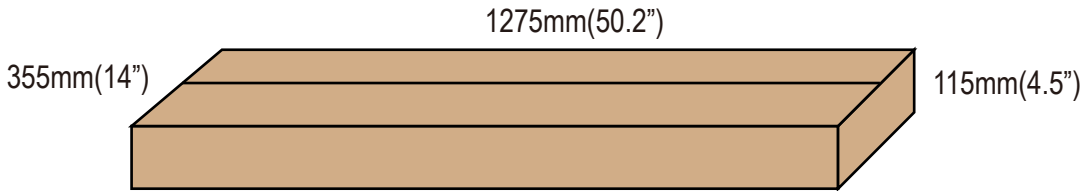

## Dimension/Weight

Size	Dimension (A x B mm)	Weight
1X4'	1210x300	5.5kg (12 lbs)

## Packaging

2pcs/CTN G.W.:13 kgs Dimension: 50.2"L x 14"W x 4.5"H (1275mm x 355mm x 115mm)