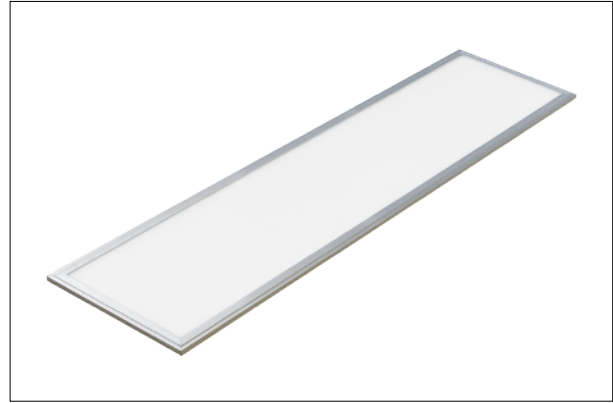

Bravoled 1x4' LED Panel Light, 40 watt 4400 & 5000 Lumen, UL/cUL, DLC

## Specifications

Model#	BL-P1-40W-XXXX
Description	1x4' LED Panel Light
Power	32W
Lumen Efficiency	110lm/w & 125lm/w
Voltage Input	100-277Vac
Lumen output	3520lm & 4000lm
Color Temperature	3000K, 4000K, 5000K
CRI	Ra>80
LED Chips	SMD 2835
Power Factor	>0.9
Lens	Frosted
Operating Temp.	-25 °C ~ 55 °C
Certificates	UL/cUL(E359062), DLC
warranty	5 years
L70 life span	>50000Hrs
Frame	Aluminum
Max.Input current	0.5A
Dimmable	Yes(0-10V)
Weight	5.5 Kg (12 lbs)