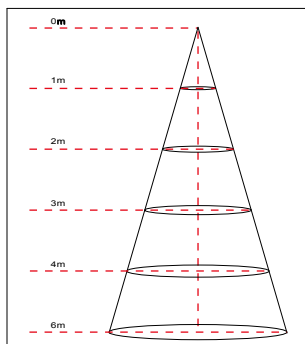

## Specifications

Model#	BL-P1-40W-XXXX
Description	1x4' LED Panel Light
Power	32W
Lumen Efficiency	110lm/w & 125lm/w
Voltage Input	100-277Vac
Lumen output	3520lm & 4000lm
Color Temperature	3000K, 4000K, 5000K
CRI	Ra>80
LED Chips	SMD 2835
Power Factor	>0.9
Lens	Frosted
Operating Temp.	-25 °C ~ 55 °C
Certificates	UL/cUL(E359062), DLC
warranty	5 years
L70 life span	>50000Hrs
Frame	Aluminum
Max.Input current	0.5A
Dimmable	Yes(0-10V)
Weight	5.5 Kg (12 lbs)

## Lux Chart

Height	Average Lux (lx)	Light range (dia.)
1M	1090.2	318.4cm
2M	272.5	636.8cm
3M	121.1	955.2cm
4M	68.1	1273.7cm
6M	30.3	1910.5cm

## Dimension/Weight

Size	Dimension (A x B mm)	Weight
1X4'	1210x300	5.5kg (12 lbs)