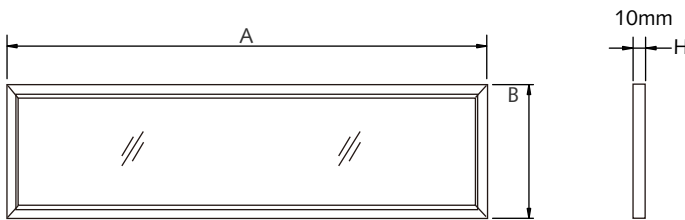

### Suspension

 <p>sleeve anchor bolt</p>	 <p>Steel wire</p>	 <p>Steel wire adjustable holder</p>	<p>1. Put the ball end of the steel wire through the hole of the mount bracket of panel</p> 	<p>2. Put the other end of the steel wire through the wire holder, and adjust the length of the steel wire.</p>  <p>Push to adjust length of wire</p>
<p>3. mount the sleeve anchor bolt into ceiling</p> 	<p>4. hang the 4 wire holders to the sleeve anchor bolt</p> 			

## Dimension/Weight

Size	Dimension (A x B mm)	Weight
1X4'	1210x300	5.5kg (12 lbs)