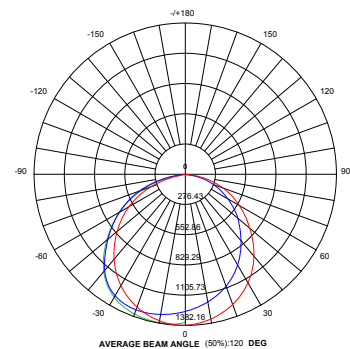

Photometrics