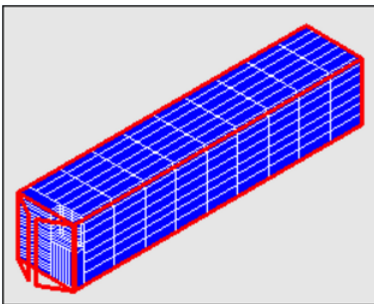

Size	Corton QTY	Product QTY	Volumn	G.W.
40'gp	1107 ctn	2214pcs	64.9 m³	14391 kgs