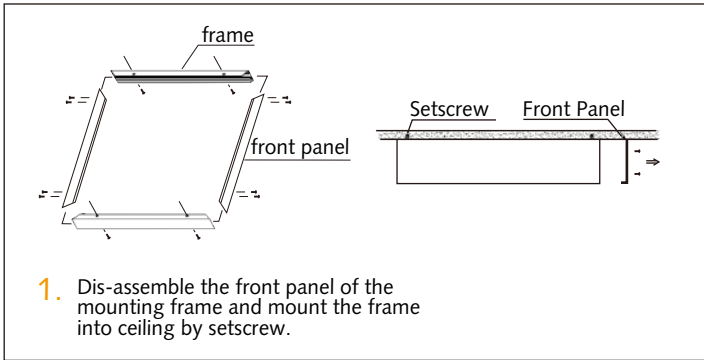

Bravoled 2x4' LED Panel Light, 38 watt 4180 & 4750 Lumen, UL/cUL, DLC

Ceiling Mount