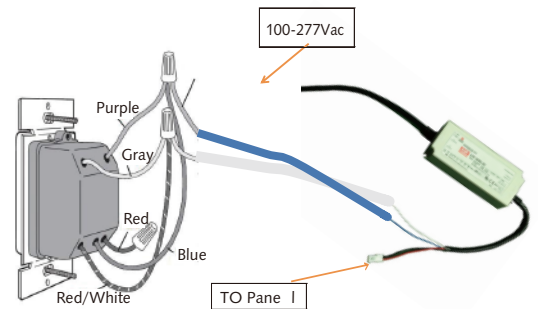

Recessed Mount

 <p>1.</p>	 <p>2.</p>	 <p>3.</p>	 <p>4.</p>
 <p>5.</p>	 <p>6.</p>		

Suspension

 <p>sleeve anchor bolt</p>	 <p>Steel wire</p>	 <p>Steel wire adjustable holder</p>	<p>1. Put the ball end of the steel wire through the hole of the mount bracket of panel</p> 	<p>2. Put the other end of the steel wire through the wire holder, and adjust the length of the steel wire.</p>  <p>Push to adjust length of wire</p>
<p>3. mount the sleeve anchor bolt into ceiling</p> 	<p>4. hang the 4 wire holders to the sleeve anchor bolt</p> 			

Bravoled 2x4' LED Panel Light, 38 watt 4180 & 4750 Lumen, UL/cUL, DLC

Ceiling Mount

Dimension/Weight

Size	Dimension (A x B mm)	Weight
2X4'	1210x603	11kg (24 lbs)

Wiring Diagram (0-10V Dimmable Panel)

Dimmer Recommended
Lutron LED 0~10V dimmer:
DVTV, DVSCTV which is able
to be purchased from most
of electricity stores