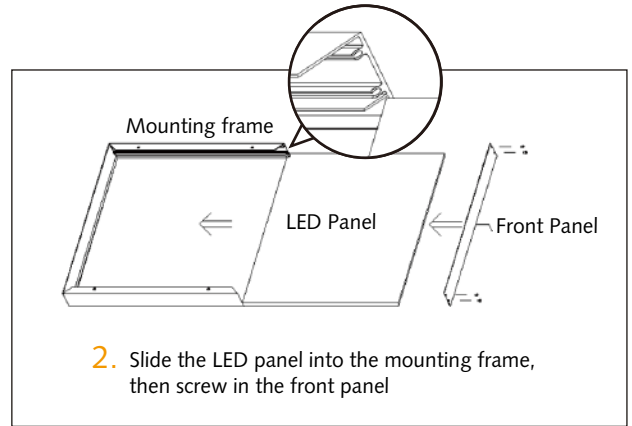

Bravoled 2x4' LED Panel Light, 38 watt 4180 & 4750 Lumen, UL/cUL, DLC

Ceiling Mount