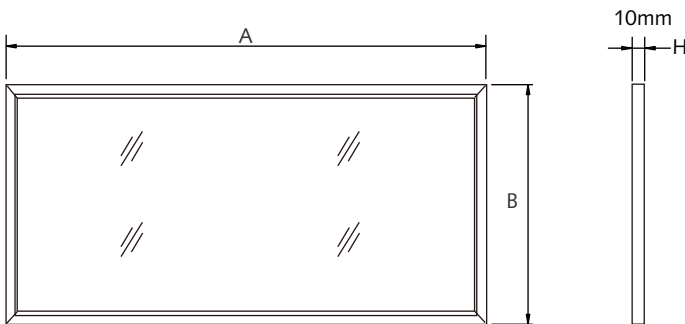

Height	Average Lux (lx)	Light range (dia.)
1M	1345.6	293.9cm
2M	336.4	587.8cm
3M	149.5	881.6cm
4M	84.1	1175.5cm
6M	37.4	1763.3cm

Photometrics

Bravoled 2x4' LED Panel Light, 38 watt 4180 & 4750 Lumen, UL/cUL, DLC

Recessed Mount

 <p>1.</p>	 <p>2.</p>	 <p>3.</p>	 <p>4.</p>
 <p>5.</p>	 <p>6.</p>		

Suspension

 <p>sleeve anchor bolt</p>	 <p>Steel wire</p>	 <p>Steel wire adjustable holder</p>	<p>1. Put the ball end of the steel wire through the hole of the mount bracket of panel</p> 	<p>2. Put the other end of the steel wire through the wire holder, and adjust the length of the steel wire.</p>  <p>Push to adjust length of wire</p>
<p>3. mount the sleeve anchor bolt into ceiling</p> 	<p>4. hang the 4 wire holders to the sleeve anchor bolt</p> 			

Bravoled 2x4' LED Panel Light, 38 watt 4180 & 4750 Lumen, UL/cUL, DLC

Ceiling Mount

Dimension/Weight

Size	Dimension (A x B mm)	Weight
2X4'	1210x603	11kg (24 lbs)

Wiring Diagram (0-10V Dimmable Panel)

Dimmer Recommended
Lutron LED 0~10V dimmer:
DVTV, DVSCTV which is able
to be purchased from most
of electricity stores

Bravoled 2x4' LED Panel Light, 38 watt 4180 & 4750 Lumen, UL/cUL, DLC

Packaging

2pcs/CTN G.W.:19 kgs Dimension: 50.2"L x 25.8"W x 4.5"H (1275mm x 655mm x 115mm)

Container Loading QTY

Size	Corton QTY	Product QTY	Volumn	G.W.
40'hq	693 ctn	1386 pcs	74.02m ³	13167kgs