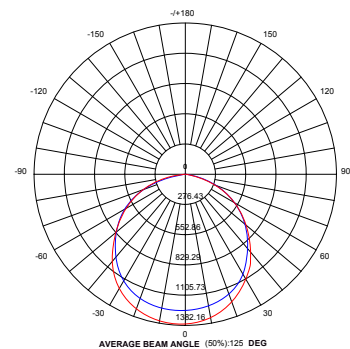

Bravoled 2x4' LED Panel Light, 38 watt 4180 & 4750 Lumen, UL/cUL, DLC

Specifications

Model#	BL-P7-38W-XXXX
Description	2x4' LED Panel Light
Power	38W
Lumen Efficiency	110lm/w & 125lm/w
Voltage Input	100-277Vac
Lumen output	4180lm & 4750lm
Color Temperature	3000K, 4000K, 5000K
CRI	Ra>80
LED Chips	SMD 2835
Power Factor	>0.9
Lens	Frosted
Operating Temp.	-25 C ~ 55 C
Certificates	UL/cUL(E359062), DLC
warranty	5 years
L70 life span	>50000Hrs
Frame	Aluminum
Max.Input current	0.5A
Dimmable	Yes(0-10V)
Weight	11 Kg (24 lbs)

Order Information

Item Number	Description	Power	Voltage Input	Dimmable	CCT	Lumen Output	Certificates
BL-P7-38W-XXXX	2x4' LED Panel Light	38W	100-277Vac	Yes	3000K 4000K 5000k	4180lm 4750lm	UL/cUL, DLC

Lux Chart

Height	Average Lux (lx)	Light range (dia.)
1M	1345.6	293.9cm
2M	336.4	587.8cm
3M	149.5	881.6cm
4M	84.1	1175.5cm
6M	37.4	1763.3cm

Photometrics

Bravoled 2x4' LED Panel Light, 38 watt 4180 & 4750 Lumen, UL/cUL, DLC