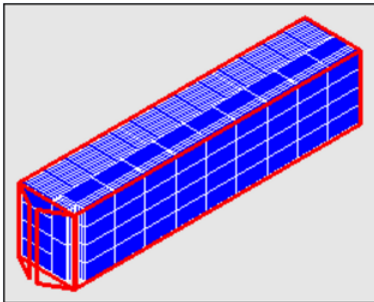

Size	Corton QTY	Product QTY	Volumn	G.W.
40'hq	693 ctn	1386 pcs	74.02m³	13167kgs