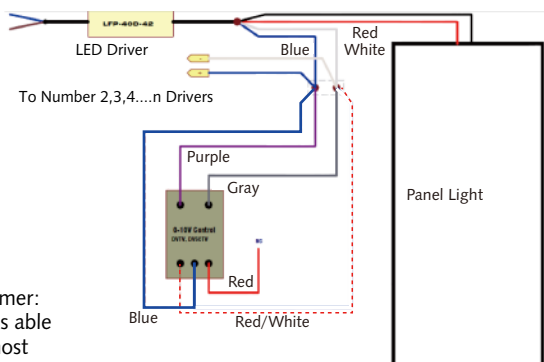

Recessed Mount

 <p>1.</p>	 <p>2.</p>	 <p>3.</p>	 <p>4.</p>
 <p>5.</p>	 <p>6.</p>		

Suspension

 <p>sleeve anchor bolt</p>	 <p>Steel wire</p>	 <p>Steel wire adjustable holder</p>	<p>1. Put the ball end of the steel wire through the hole of the mount bracket of panel</p> 	<p>2. Put the other end of the steel wire through the wire holder, and adjust the length of the steel wire.</p>  <p>Push to adjust length of wire</p>
<p>3. mount the sleeve anchor bolt into ceiling</p> 	<p>4. hang the 4 wire holders to the sleeve anchor bolt</p> 			

Bravoled 2x4' LED Panel Light, 38 watt 4180 & 4750 Lumen, UL/cUL, DLC

Ceiling Mount

Dimension/Weight

Size	Dimension (A x B mm)	Weight
2X4'	1210x603	11kg (24 lbs)

Wiring Diagram (0-10V Dimmable Panel)

Dimmer Recommended
Lutron LED 0~10V dimmer:
DVTV, DVSCTV which is able
to be purchased from most
of electricity stores