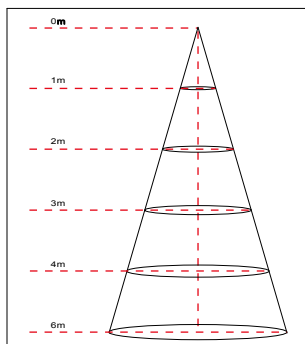

Bravoled 2x4' LED Panel Light, 38 watt 4180 & 4750 Lumen, UL/cUL, DLC

Specifications

Model#	BL-P7-38W-XXXX
Description	2x4' LED Panel Light
Power	38W
Lumen Efficiency	110lm/w & 125lm/w
Voltage Input	100-277Vac
Lumen output	4180lm & 4750lm
Color Temperature	3000K, 4000K, 5000K
CRI	Ra>80
LED Chips	SMD 2835
Power Factor	>0.9
Lens	Frosted
Operating Temp.	-25 C ~ 55 C
Certificates	UL/cUL(E359062), DLC
warranty	5 years
L70 life span	>50000Hrs
Frame	Aluminum
Max.Input current	0.5A
Dimmable	Yes(0-10V)
Weight	11 Kg (24 lbs)

Height	Average Lux (lx)	Light range (dia.)
1M	1345.6	293.9cm
2M	336.4	587.8cm
3M	149.5	881.6cm
4M	84.1	1175.5cm
6M	37.4	1763.3cm

Photometrics

Bravoled 2x4' LED Panel Light, 38 watt 4180 & 4750 Lumen, UL/cUL, DLC

Bravoled 2x4' LED Panel Light, 38 watt 4180 & 4750 Lumen, UL/cUL, DLC

Packaging

2pcs/CTN G.W.:19 kgs Dimension: 50.2"L x 25.8"W x 4.5"H (1275mm x 655mm x 115mm)

Container Loading QTY

Size	Corton QTY	Product QTY	Volumn	G.W.
40'hq	693 ctn	1386 pcs	74.02m ³	13167kgs