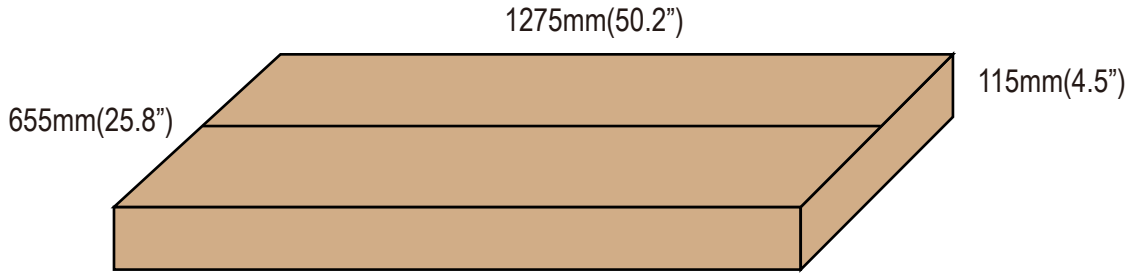

Bravoled 2x4' LED Panel Light, 38 watt 4180 & 4750 Lumen, UL/cUL, DLC

Packaging

2pcs/CTN G.W.:19 kgs Dimension: 50.2"L x 25.8"W x 4.5"H (1275mm x 655mm x 115mm)

Container Loading QTY