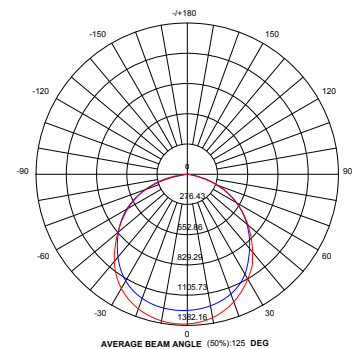

Photometrics