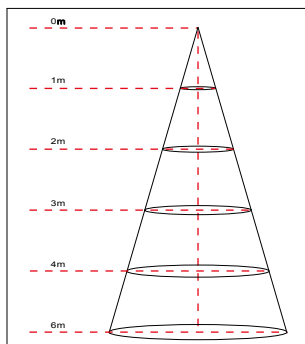

## Specifications

Model#	BL-P7-60W-XXXX
Description	2x4' LED Panel Light
Power	60W
Lumen Efficiency	110lm/w & 125lm/w
Voltage Input	100-277Vac
Lumen output	6600lm & 7500lm
Color Temperature	3000K, 4000K, 5000K
CRI	Ra>80
LED Chips	SMD 2835
Power Factor	>0.9
Lens	Frosted
Operating Temp.	-25 C ~ 55 C
Certificates	UL/cUL(E359062), DLC
warranty	5 years
L70 life span	>50000Hrs
Frame	Aluminum
Max.Input current	0.5A
Dimmable	Yes(0-10V)
Weight	11 Kg (24 lbs)

## Lux Chart

Height	Average Lux (lx)	Light range (dia.)
1M	2161.6	306.3cm
2M	540.4	612.5cm
3M	240.2	918.7cm
4M	135.1	1225.0cm
6M	60.0	1837.5cm

## Dimension/Weight

Size	Dimension (A x B mm)	Weight
2X4'	1210x603	11kg (24 lbs)