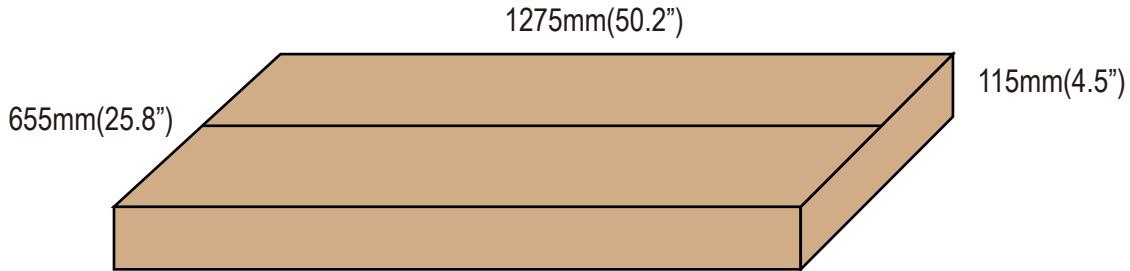

Bravoled 2x4' LED Panel Light, 60 watt 6600 & 7500 Lumen, UL/cUL, DLC

Packaging

2pcs/CTN G.W.:19 kgs Dimension: 50.2"L x 25.8"W x 4.5"H (1275mm x 655mm x 115mm)

Container Loading QTY