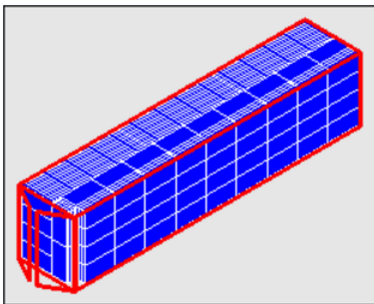

Size	Corton QTY	Product QTY	Volumn	G.W.
40'hq	693 ctn	1386 pcs	74.02m³	13167kgs