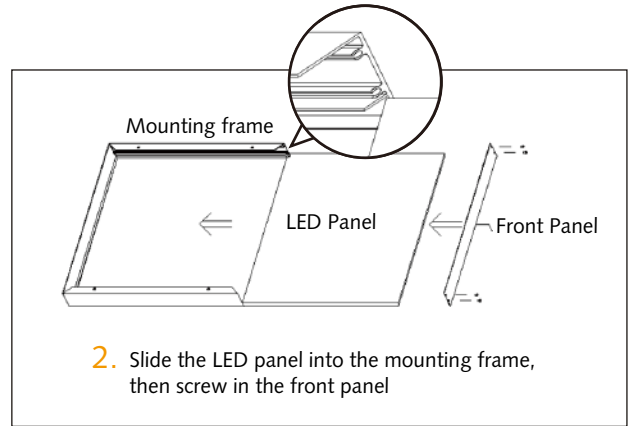

Bravoled 2x4' LED Panel Light, 60 watt 6600 & 7500 Lumen, UL/cUL, DLC

Ceiling Mount