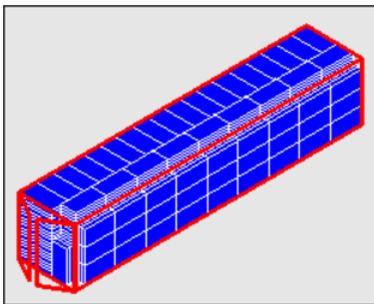

Size	Corton QTY	Product QTY	Volumn	G.W.
40'gp	597 ctn	1194 pcs	63.77 m³	11343 kgs