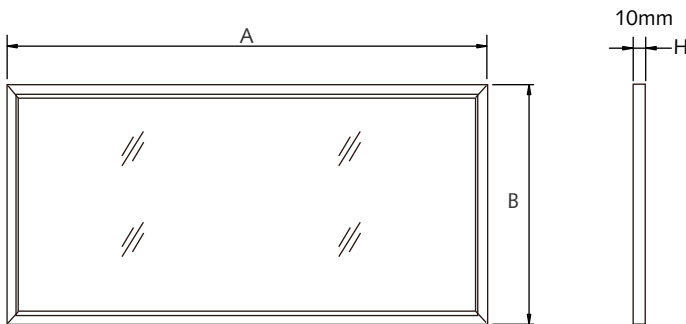

## Dimension/Weight

Size	Dimension (A x B mm)	Weight
2X4'	1210x603	11kg (24 lbs)