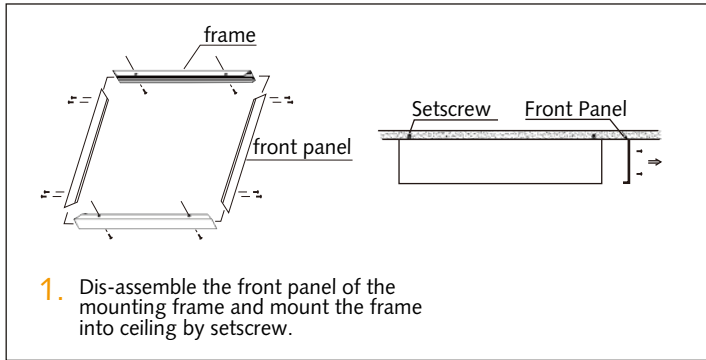

Bravoled 2x4' LED Panel Light, 60 watt 6600 & 7500 Lumen, UL/cUL, DLC

Ceiling Mount