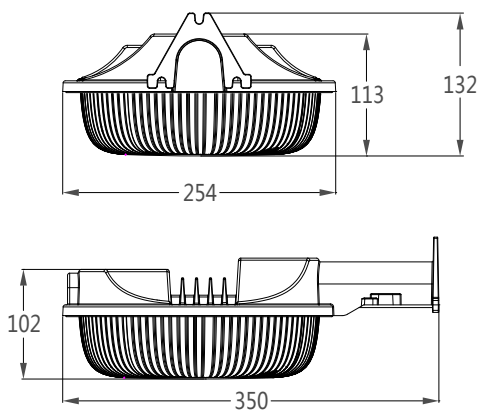

Bravoled 10" LED Yard light, 42 watt 4000 Lumen, ETL/cETL & DLC

Specifications

Model#	BL-YD10-42W
Description	10" LED Yard Light
Power	42W
Voltage Input	100-277Vac,50 / 60HZ
Lumen output	4000lm
CCT	5000K
CRI	Ra>70
Housing Material	Aluminum
Power Factor	0.95
Lens	Frosted Plastic
Operating Temp.	-25 C ~ 50 C
IP Rating	IP65
Certificates	ETL/cETL, DLC
warranty	5 years
L70 life span	>50000Hrs
IK Rating	IK07
Dimmable	Non Dimmible
Product Dimension	13.8"L x 10"W x 5.2" H (350 x 254 x 132mm)
Application	Garages, Barn Lights, Alleyways, Parking Lots and Building Walls

Order Information

Item Number	Description	Power	Voltage Input	Dimmable	CCT	Lumen Output	Certificates
BL-YD10-42W	10" LED Yard Light	42W	100-277Vac	No	5000K	4000lm	ETL/cETL , DLC

Product Size Unit:MM

Packaging

1pcs/CTN G.W.:1.7 kg
Dimension: 15"L x 10.8"W x 6.7"H (380 x 275 x 170mm)

LM79
LM80

Bravoled 10" LED Yard light, 42 watt 4000 Lumen, ETL/cETL & DLC

Container Loading QTY

Size	Carton QTY	Product QTY	Volumn	G.W.
40'hq	3564 ctn	3564 pcs	71.3m ³	6058 kg

Size	Carton QTY	Product QTY	Volumn	G.W.
40'gp	3276 ctn	3276 pcs	65.54 m ³	5569 kg

Size	Carton QTY	Product QTY	Volumn	G.W.
20'gp	1608 ctn	1608 pcs	32.17 m ³	2733 kg

LM79
LM80