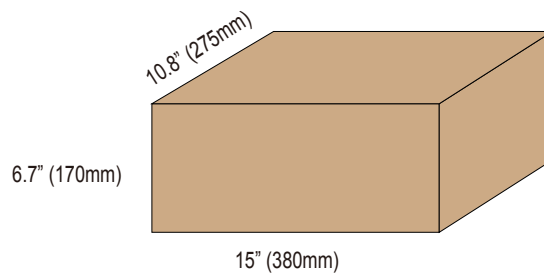

Bravoled 10" LED Yard light, 42 watt 4000 Lumen, ETL/cETL & DLC

Specifications

Model#	BL-YD10-42W
Description	10" LED Yard Light
Power	42W
Voltage Input	100-277Vac,50 / 60HZ
Lumen output	4000lm
CCT	5000K
CRI	Ra>70
Housing Material	Aluminum
Power Factor	0.95
Lens	Frosted Plastic
Operating Temp.	-25 C ~ 50 C
IP Rating	IP65
Certificates	ETL/cETL, DLC
warranty	5 years
L70 life span	>50000Hrs
IK Rating	IK07
Dimmable	Non Dimmible
Product Dimension	13.8"L x 10"W x 5.2" H (350 x 254 x 132mm)
Application	Garages, Barn Lights, Alleyways, Parking Lots and Building Walls

Order Information

Item Number	Description	Power	Voltage Input	Dimmable	CCT	Lumen Output	Certificates
BL-YD10-42W	10" LED Yard Light	42W	100-277Vac	No	5000K	4000lm	ETL/cETL , DLC

Product Size Unit:MM

Packaging

1pcs/CTN G.W.:1.7 kg
Dimension: 15"L x 10.8"W x 6.7"H (380 x 275 x 170mm)

LM79
LM80

Bravoled 10" LED Yard light, 42 watt 4000 Lumen, ETL/cETL & DLC

Container Loading QTY

Size	Carton QTY	Product QTY	Volumn	G.W.
40'hq	3564 ctn	3564 pcs	71.3m ³	6058 kg

Size	Carton QTY	Product QTY	Volumn	G.W.
40'gp	3276 ctn	3276 pcs	65.54 m ³	5569 kg

Size	Carton QTY	Product QTY	Volumn	G.W.
20'gp	1608 ctn	1608 pcs	32.17 m ³	2733 kg

LM79
LM80