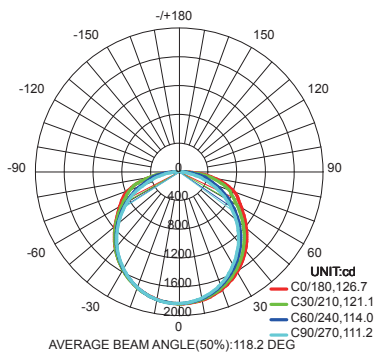

Bravoled Commercial LED Troffer

TF-24-40W-XXX

2X4' LED Troffer Fixture

Lux Chart/Photometrics