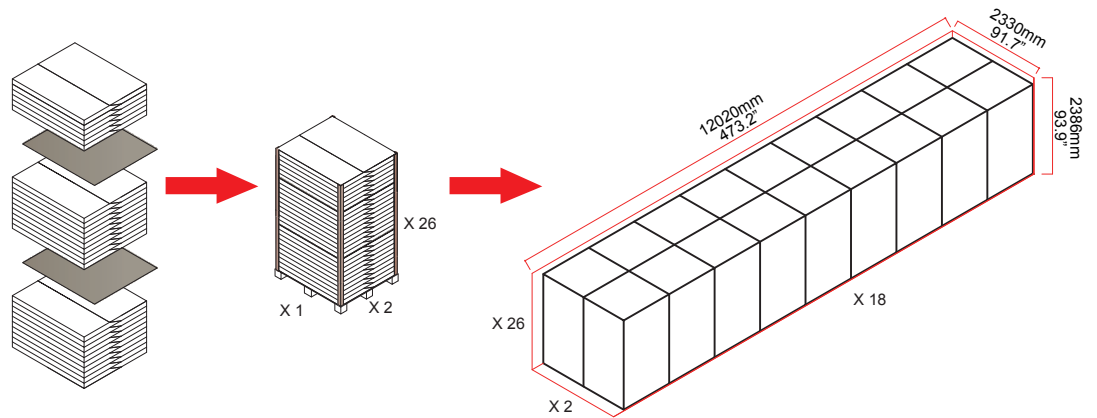

40' GP
936 pcs