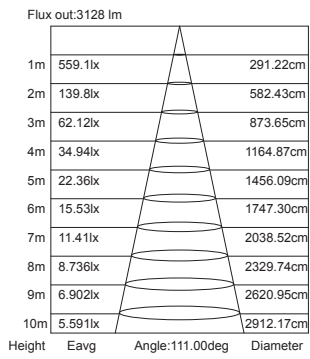

www.designlights.org/QPL for most updated information

Bravoled Commercial LED Troffer

TF-24-40W-XXX

2X4' LED Troffer Fixture

Lux Chart/Photometrics

Shipping Carton

1pcs/CTN

Dimension: 49.4"L x 26.2"W x 3.15"H (1255 x 665 x 80mm)