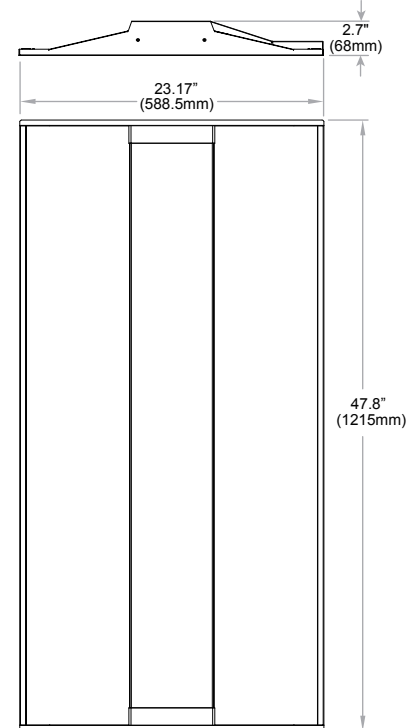

Controls: 0-10V dimming to 5%

Mounting: 1) Recessed , with earthquake proof hook
2) Suspension

Product height: 68mm (2.7")

Product Weight: 3.43 kg (7.6 lbs)

Ordering Information

Example: TF-24-40W-40K-D-S

Product	Size	Wattage	CCT	D/N	S/P
TF	2X4	40W	30K:3000K	D:Dim(0-10V) N:No dim	S:Standard P:Premium
		50W	40K:4000K		
			50K:5000K		

Product Specifications

CONSTRUCTION & MATERIALS

- Durable rolled steel housing provides strength and uniformity
- Ultra-thin 2.7" (68mm) luminaire height and lightweight design effectively target a broad range of plenum spaces and allow for easy installations
- Luminaire is pre-painted for enhanced smooth matte finish
- Luminaire sides and ends are hemmed in for safe, easy handling

www.designlights.org/QPL for most updated information

Bravoled Commercial LED Troffer

TF-24-40W-XXX

2X4' LED Troffer Fixture

Lux Chart/Photometrics

Shipping Carton

1pcs/CTN

Dimension: 49.4"L x 26.2"W x 3.15"H (1255 x 665 x 80mm)