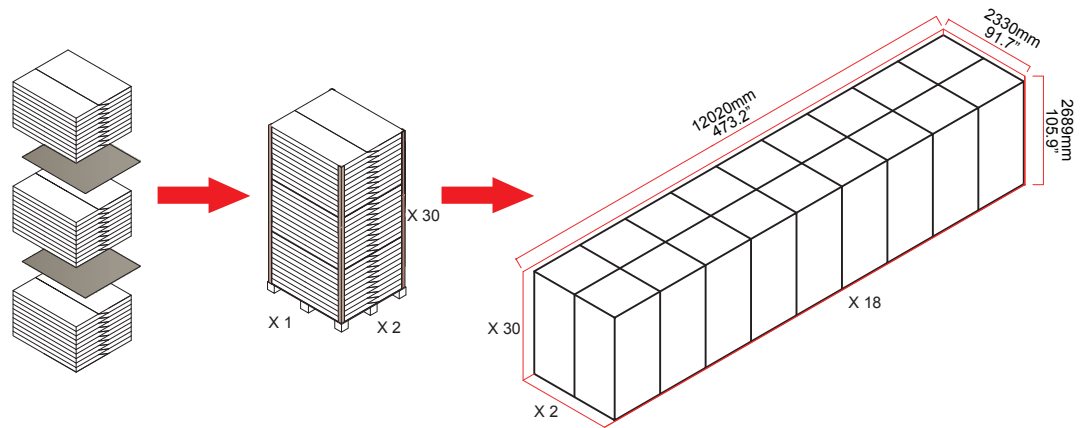

Container Loading QTY

40' HQ
1080 pcs