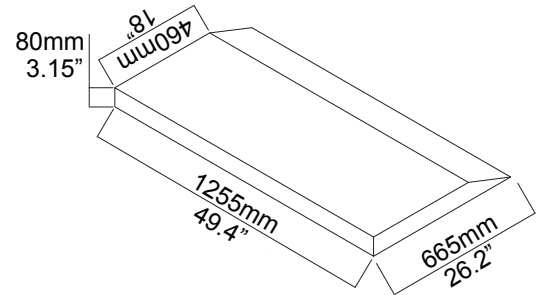

Controls: 0-10V dimming to 5%

Mounting: 1) Recessed , with earthquake proof hook
2) Suspension

Product height: 68mm (2.7")

Product Weight: 3.43 kg (7.6 lbs)

Ordering Information

Example: TF-24-40W-40K-D-S

Product	Size	Wattage	CCT	D/N	S/P
TF	2X4	40W	30K:3000K	D:Dim(0-10V) N:No dim	S:Standard P:Premium
		50W	40K:4000K		
			50K:5000K		

Product Specifications

CONSTRUCTION & MATERIALS

- Durable rolled steel housing provides strength and uniformity
- Ultra-thin 2.7" (68mm) luminaire height and lightweight design effectively target a broad range of plenum spaces and allow for easy installations
- Luminaire is pre-painted for enhanced smooth matte finish
- Luminaire sides and ends are hemmed in for safe, easy handling

www.designlights.org/QPL for most updated information

Bravoled Commercial LED Troffer

TF-24-40W-XXX

2X4' LED Troffer Fixture

Lux Chart/Photometrics

Shipping Carton

1pcs/CTN

Dimension: 49.4"L x 26.2"W x 3.15"H (1255 x 665 x 80mm)