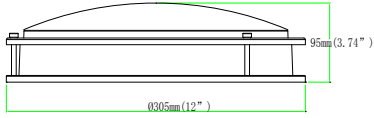

Lux Chart

Height	Average Lux (lx)	Light range (dia.)
1M	69.7	367.6cm
2M	17.4	735.2cm
3M	7.7	1102.8cm
4M	4.4	1470.4cm
5M	2.8	1837.9cm

Photometrics

LM79
LM80

Bravoled 12" Double Ring Plastic Ceiling Light, 14 watt 1100 Lumen, ETL/cETL & Energy Star

Product Size

Packaging

5pcs/CTN G.W.:6 kg
Dimension: 20.9"L x 13"W x 13.5"H (532mm x 332mm x 343mm)

Container Loading QTY

Size	Corton QTY	Product QTY	Volumn	G.W.
40'hq	980 ctn	4900 pcs	64m ³	5880 kg

Size	Corton QTY	Product QTY	Volumn	G.W.
40'gp	840 ctn	4200 pcs	54 m ³	5040 kg