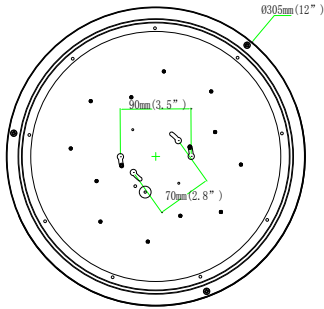

Bravoled 12" Double Ring Plastic Ceiling Light, 14 watt 1100 Lumen, ETL/cETL & Energy Star

Specifications

Model#	BL-CL12-14YYZZ
Description	12"LED Round Puff Light,Double Ring
Power	14W
Voltage Input	120Vac,60HZ
Lumen output	1100lm
CCT	2700K, 4000K, 5000K
CRI	Ra>80
Housing	Finish Steel base
Application	Indoor Only
Driver	UL certified
Lens	PS
Operating Temp.	-25 C ~ 40 C
IP Rating	IP20
Certificates	ETL/cETL,Energy Star
warranty	3 years
Dimmable	Yes
Product Dimension	12"DIA x3.74" H (305 x 305 x 95 mm)
Pack Size 1pc	12.5"L x 4"W x 12.7"H (318mm x 102mm x 323mm)
Packaging Dimension	20.9"L x 13"W x 13.5"H (532mm x 332mm x 343mm)

Lux Chart

Height	Average Lux (lx)	Light range (dia.)
1M	69.7	367.6cm
2M	17.4	735.2cm
3M	7.7	1102.8cm
4M	4.4	1470.4cm
5M	2.8	1837.9cm

Photometrics

LM79
LM80

Bravoled 12" Double Ring Plastic Ceiling Light, 14 watt 1100 Lumen, ETL/cETL & Energy Star

Product Size

Packaging

5pcs/CTN G.W.:6 kg
Dimension: 20.9"L x 13"W x 13.5"H (532mm x 332mm x 343mm)

Container Loading QTY

Size	Corton QTY	Product QTY	Volumn	G.W.
40'hq	980 ctn	4900 pcs	64m ³	5880 kg

Size	Corton QTY	Product QTY	Volumn	G.W.
40'gp	840 ctn	4200 pcs	54 m ³	5040 kg

Size	Corton QTY	Product QTY	Volumn	G.W.
20'gp	408 ctn	2040 pcs	26 m ³	2448 kg

LM79
LM80