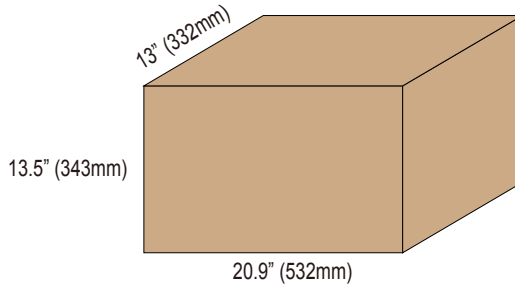

Bravoled 12" Double Ring Plastic Ceiling Light, 14 watt 1100 Lumen, ETL/cETL & Energy Star

Specifications

Model#	BL-CL12-14YYZZ
Description	12"LED Round Puff Light,Double Ring
Power	14W
Voltage Input	120Vac,60HZ
Lumen output	1100lm
CCT	2700K, 4000K, 5000K
CRI	Ra>80
Housing	Finish Steel base
Application	Indoor Only
Driver	UL certified
Lens	PS
Operating Temp.	-25 C ~ 40 C
IP Rating	IP20
Certificates	ETL/cETL,Energy Star
warranty	3 years
Dimmable	Yes
Product Dimension	12"DIA x3.74" H (305 x 305 x 95 mm)
Pack Size 1pc	12.5"L x 4"W x 12.7"H (318mm x 102mm x 323mm)
Packaging Dimension	20.9"L x 13"W x 13.5"H (532mm x 332mm x 343mm)

Lux Chart

Height	Average Lux (lx)	Light range (dia.)
1M	69.7	367.6cm
2M	17.4	735.2cm
3M	7.7	1102.8cm
4M	4.4	1470.4cm
5M	2.8	1837.9cm

Photometrics

LM79
LM80

Bravoled 12" Double Ring Plastic Ceiling Light, 14 watt 1100 Lumen, ETL/cETL & Energy Star

Product Size

Packaging

5pcs/CTN G.W.:6 kg
Dimension: 20.9"L x 13"W x 13.5"H (532mm x 332mm x 343mm)

Container Loading QTY

Size	Corton QTY	Product QTY	Volumn	G.W.
40'hq	980 ctn	4900 pcs	64m ³	5880 kg

Size	Corton QTY	Product QTY	Volumn	G.W.
40'gp	840 ctn	4200 pcs	54 m ³	5040 kg

Size	Corton QTY	Product QTY	Volumn	G.W.
20'gp	408 ctn	2040 pcs	26 m ³	2448 kg

LM79
LM80