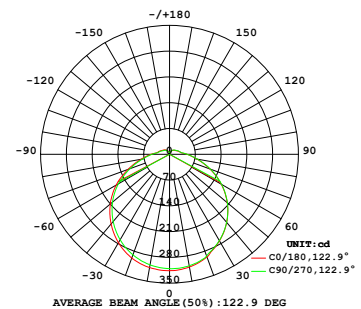

Bravoled 12" Double Ring Plastic Ceiling Light, 14 watt 1100 Lumen, ETL/cETL & Energy Star

Specifications

Model#	BL-CL12-14YYZZ
Description	12"LED Round Puff Light,Double Ring
Power	14W
Voltage Input	120Vac,60HZ
Lumen output	1100lm
CCT	2700K, 4000K, 5000K
CRI	Ra>80
Housing	Finish Steel base
Application	Indoor Only
Driver	UL certified
Lens	PS
Operating Temp.	-25 C ~ 40 C
IP Rating	IP20
Certificates	ETL/cETL,Energy Star
warranty	3 years
Dimmable	Yes
Product Dimension	12"DIA x3.74" H (305 x 305 x 95 mm)
Pack Size 1pc	12.5"L x 4"W x 12.7"H (318mm x 102mm x 323mm)
Packaging Dimension	20.9"L x 13"W x 13.5"H (532mm x 332mm x 343mm)

Order Information

Item Number	Description	Power	Voltage Input	Driver	CCT	Lumen Output	Certificates
BL-CL12-14YYZZ	12" Double Ring Plastic Ceiling Light	14W	120Vac	UL Certified	2700K, 4000K, 5000K	1100lm	ETL/cETL , Energy Star

Lux Chart

Height	Average Lux (lx)	Light range (dia.)
1M	69.7	367.6cm
2M	17.4	735.2cm
3M	7.7	1102.8cm
4M	4.4	1470.4cm
5M	2.8	1837.9cm

Photometrics

LM79
LM80

Bravoled 12" Double Ring Plastic Ceiling Light, 14 watt 1100 Lumen, ETL/cETL & Energy Star