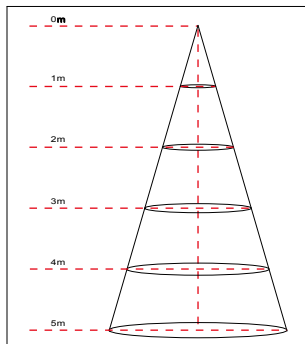

Bravoled 12" Double Ring Plastic Ceiling Light, 14 watt 1100 Lumen, ETL/cETL & Energy Star

Specifications

Model#	BL-CL12-14YYZZ
Description	12"LED Round Puff Light,Double Ring
Power	14W
Voltage Input	120Vac,60HZ
Lumen output	1100lm
CCT	2700K, 4000K, 5000K
CRI	Ra>80
Housing	Finish Steel base
Application	Indoor Only
Driver	UL certified
Lens	PS
Operating Temp.	-25 C ~ 40 C
IP Rating	IP20
Certificates	ETL/cETL,Energy Star
warranty	3 years
Dimmable	Yes
Product Dimension	12"DIA x3.74" H (305 x 305 x 95 mm)
Pack Size 1pc	12.5"L x 4"W x 12.7"H (318mm x 102mm x 323mm)
Packaging Dimension	20.9"L x 13"W x 13.5"H (532mm x 332mm x 343mm)

Lux Chart

Height	Average Lux (lx)	Light range (dia.)
1M	69.7	367.6cm
2M	17.4	735.2cm
3M	7.7	1102.8cm
4M	4.4	1470.4cm
5M	2.8	1837.9cm

Photometrics

LM79
LM80

Bravoled 12" Double Ring Plastic Ceiling Light, 14 watt 1100 Lumen, ETL/cETL & Energy Star

Product Size

Packaging

5pcs/CTN G.W.:6 kg
Dimension: 20.9"L x 13"W x 13.5"H (532mm x 332mm x 343mm)

Container Loading QTY

Size	Corton QTY	Product QTY	Volumn	G.W.
40'hq	980 ctn	4900 pcs	64m ³	5880 kg

Size	Corton QTY	Product QTY	Volumn	G.W.
40'gp	840 ctn	4200 pcs	54 m ³	5040 kg