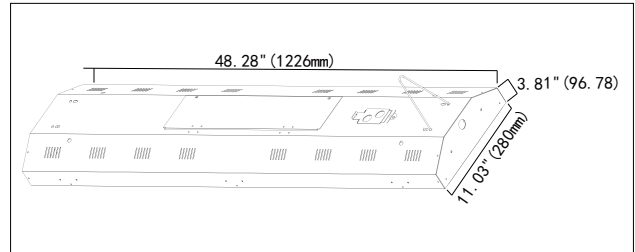

## Specifications

Model#	BL-LHB-4811-100W-850D
Description	4Ft LED Linear High Bay Fixture
Power	100W
Voltage Input	AC120~277V 50~60HZ
Lumen output	11000lm
Color Temperature	5,000K
CRI	Ra>80
Housing Finish	Steel base with white powder coating
Application	Indoor Only
Lens	Without lens
Operating Temp.	-20 C ~ 55 C
IP Rating	IP20
Certificates	ETL/cETL(file# 4007551), DLC
warranty	5 years
Life Span	50,000 hours
Dimmable	0~10V dimmable
Item Weight	7.72 Kg (17 lbs)
Product Dimension	48.28"L x 11.03"W x 3.81"H (1226 x 280 x 96.78 mm)
Pack Size	1pc
Packaging Dimension	48.8"L x 11.2"W x 4"H (1240mm x 285mm x 102 mm)

## Lux Chart

Height	Average Lux (lx)	Light range (dia.)
1M	1721.0	291.0cm
2M	430.3	582.0cm
3M	191.3	873.0cm
4M	107.6	1164.0cm
5M	68.9	1455.0cm

## Dimensions and Pictures

## Packaging

1pcs/CTN G.W.:8.4 kg Dimension: 48.8”L x 11.2”W x 4”H (1240mm x 285mm x 102mm)