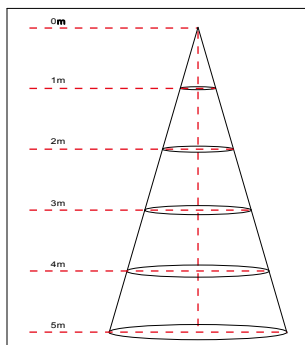

## Specifications

Model#	BL-LHB-4811-100W-850D
Description	4Ft LED Linear High Bay Fixture
Power	100W
Voltage Input	AC120~277V 50~60HZ
Lumen output	11000lm
Color Temperature	5,000K
CRI	Ra>80
Housing Finish	Steel base with white powder coating
Application	Indoor Only
Lens	Without lens
Operating Temp.	-20 C ~ 55 C
IP Rating	IP20
Certificates	ETL/cETL(file# 4007551), DLC
warranty	5 years
Life Span	50,000 hours
Dimmable	0~10V dimmable
Item Weight	7.72 Kg (17 lbs)
Product Dimension	48.28"L x 11.03"W x 3.81"H (1226 x 280 x 96.78 mm)
Pack Size	1pc
Packaging Dimension	48.8"L x 11.2"W x 4"H (1240mm x 285mm x 102 mm)

## Lux Chart

Height	Average Lux (lx)	Light range (dia.)
1M	1721.0	291.0cm
2M	430.3	582.0cm
3M	191.3	873.0cm
4M	107.6	1164.0cm
5M	68.9	1455.0cm

## Dimensions and Pictures