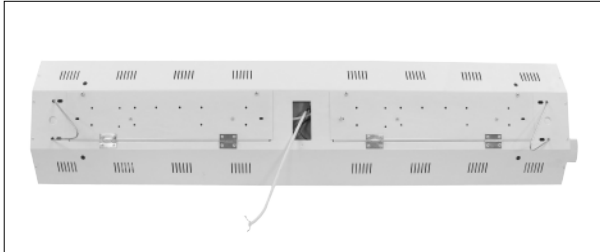

## Specifications

Model#	BL-LHB-4811-100W-850D
Description	4Ft LED Linear High Bay Fixture
Power	100W
Voltage Input	AC120~277V 50~60HZ
Lumen output	11000lm
Color Temperature	5,000K
CRI	Ra>80
Housing Finish	Steel base with white powder coating
Application	Indoor Only
Lens	Without lens
Operating Temp.	-20 C ~ 55 C
IP Rating	IP20
Certificates	ETL/cETL(file# 4007551), DLC
warranty	5 years
Life Span	50,000 hours
Dimmable	0~10V dimmable
Item Weight	7.72 Kg (17 lbs)
Product Dimension	48.28"L x 11.03"W x 3.81"H (1226 x 280 x 96.78 mm)
Pack Size	1pc
Packaging Dimension	48.8"L x 11.2"W x 4"H (1240mm x 285mm x 102 mm)

## Photometrics

**LM79**  
**LM80**

Bravoled 4Ft LED Linear High Bay Fixture, 100Watt 11000lumen 48"(4 feet) 5000K

## Dimensions and Pictures