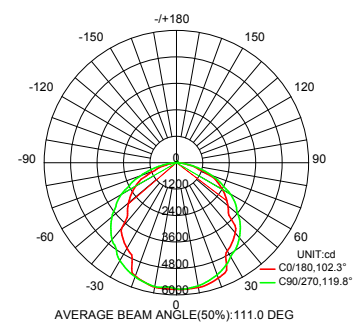

Photometrics