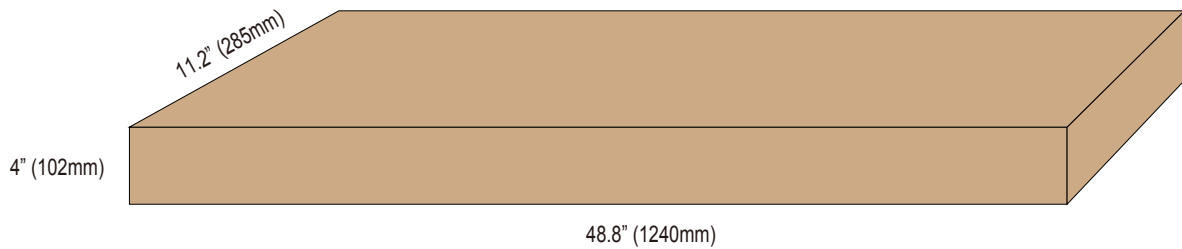

Note:

3 wire nuts for dimmable version,

1 wire nut for non-dimmable version.

LM79
LM80

Bravoled 4Ft LED Linear High Bay Fixture, 140Watt 15000 lumen 48"(4 feet) 5000K

Packaging

1pcs/CTN G.W.:8.4 kg Dimension: 48.8"L x 11.2"W x 4"H (1240mm x 285mm x 102mm)