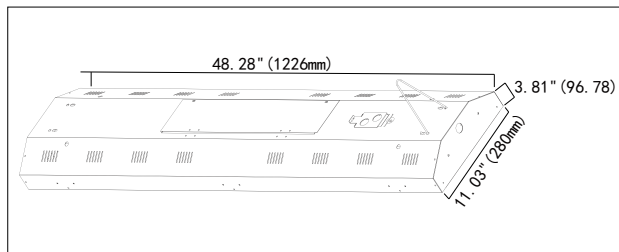

Bravoled 4Ft LED Linear High Bay Fixture, 140Watt 15000 lumen 48"(4 feet) 5000K

Specifications

Model#	BL-LHB-4811-140W-850D
Description	4Ft LED Linear High Bay Fixture
Power	140W
Voltage Input	AC120~277V 50~60HZ
Lumen output	15000lm
Color Temperature	5000K
CRI	Ra>80
Housing Finish	Steel base with white powder coating
Application	Indoor Only
Lens	Without lens
Operating Temp.	-20 °C ~ 55 °C
IP Rating	IP20
Certificates	ETL/cETL(file# 4007551), DLC
warranty	5 years
Life Span	50,000 hours
Dimmable	0~10V dimmable
Item Weight	7.72Kg (17 lbs)
Product Dimension	48.28"L x 11.03"W x 3.81"H (1226 x 280 x 96.78 mm)
Pack Size	1pc
Packaging Dimension	48.8"L x 11.2"W x 4"H (1240mm x 285mm x 102mm)

"XX"- standard for color temperature,40-4000K,50-5000K.

"Z"- can be "D"- dimmable or "N"- non-dimmable

Lux Chart

Height	Average Lux (lx)	Light range (dia.)
1M	1721.0	291.0cm
2M	430.3	582.0cm
3M	191.3	873.0cm
4M	107.6	1164.0cm
5M	68.9	1455.0cm

Photometrics

LM79
LM80

Bravoled 4Ft LED Linear High Bay Fixture, 140Watt 15000 lumen 48”(4 feet) 5000K

Dimensions and Pictures

Accessories (optional)

Accessories package List

Part	Description	Quantity
1	Wire Connector	1or3
2	V hook	2
3	1.5m chain 2pcs	2

Note:

3 wire nuts for dimmable version,

1 wire nut for non-dimmable version.

LM79
LM80

Bravoled 4Ft LED Linear High Bay Fixture, 140Watt 15000 lumen 48"(4 feet) 5000K

Packaging

1pcs/CTN G.W.:8.4 kg Dimension: 48.8"L x 11.2"W x 4"H (1240mm x 285mm x 102mm)