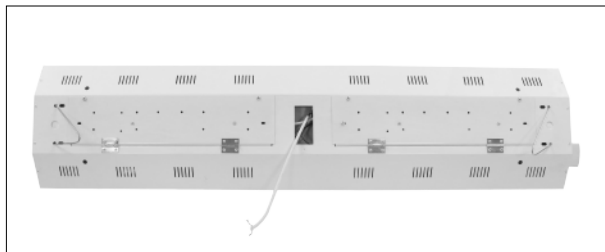

Bravoled 4Ft LED Linear High Bay Fixture, 140Watt 15000 lumen 48"(4 feet) 5000K

Specifications

Model#	BL-LHB-4811-140W-850D
Description	4Ft LED Linear High Bay Fixture
Power	140W
Voltage Input	AC120~277V 50~60HZ
Lumen output	15000lm
Color Temperature	5000K
CRI	Ra>80
Housing Finish	Steel base with white powder coating
Application	Indoor Only
Lens	Without lens
Operating Temp.	-20 °C ~ 55 °C
IP Rating	IP20
Certificates	ETL/cETL(file# 4007551), DLC
warranty	5 years
Life Span	50,000 hours
Dimmable	0~10V dimmable
Item Weight	7.72Kg (17 lbs)
Product Dimension	48.28"L x 11.03"W x 3.81"H (1226 x 280 x 96.78 mm)
Pack Size	1pc
Packaging Dimension	48.8"L x 11.2"W x 4"H (1240mm x 285mm x 102mm)

Photometrics

LM79
LM80

Bravoled 4Ft LED Linear High Bay Fixture, 140Watt 15000 lumen 48”(4 feet) 5000K

Dimensions and Pictures

Accessories (optional)

Accessories package List

Part	Description	Quantity
1	Wire Connector	1or3
2	V hook	2
3	1.5m chain 2pcs	2

Note:

3 wire nuts for dimmable version,

1 wire nut for non-dimmable version.

LM79
LM80

Bravoled 4Ft LED Linear High Bay Fixture, 140Watt 15000 lumen 48"(4 feet) 5000K

Packaging

1pcs/CTN G.W.:8.4 kg Dimension: 48.8"L x 11.2"W x 4"H (1240mm x 285mm x 102mm)