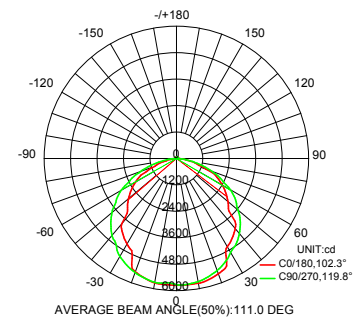

Bravoled 4Ft LED Linear High Bay Fixture, 140Watt 15000 lumen 48"(4 feet) 5000K

Specifications

Model#	BL-LHB-4811-140W-850D
Description	4Ft LED Linear High Bay Fixture
Power	140W
Voltage Input	AC120~277V 50~60HZ
Lumen output	15000lm
Color Temperature	5000K
CRI	Ra>80
Housing Finish	Steel base with white powder coating
Application	Indoor Only
Lens	Without lens
Operating Temp.	-20 °C ~ 55 °C
IP Rating	IP20
Certificates	ETL/cETL(file# 4007551), DLC
warranty	5 years
Life Span	50,000 hours
Dimmable	0~10V dimmable
Item Weight	7.72Kg (17 lbs)
Product Dimension	48.28"L x 11.03"W x 3.81"H (1226 x 280 x 96.78 mm)
Pack Size	1pc
Packaging Dimension	48.8"L x 11.2"W x 4"H (1240mm x 285mm x 102mm)

"XX"- standard for color temperature,40-4000K,50-5000K.

"Z"- can be "D"- dimmable or "N"- non-dimmable

Lux Chart

Height	Average Lux (lx)	Light range (dia.)
1M	1721.0	291.0cm
2M	430.3	582.0cm
3M	191.3	873.0cm
4M	107.6	1164.0cm
5M	68.9	1455.0cm

Photometrics

LM79
LM80

Bravoled 4Ft LED Linear High Bay Fixture, 140Watt 15000 lumen 48”(4 feet) 5000K

Dimensions and Pictures

Accessories (optional)

Accessories package List

Part	Description	Quantity
1	Wire Connector	1or3
2	V hook	2
3	1.5m chain 2pcs	2