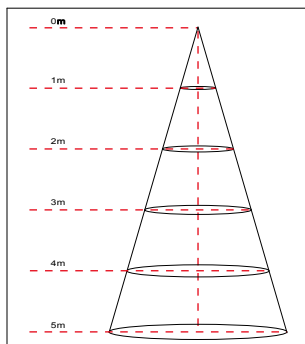

Bravoled 4Ft LED Linear High Bay Fixture, 140Watt 15000 lumen 48"(4 feet) 5000K

Specifications

Model#	BL-LHB-4811-140W-850D
Description	4Ft LED Linear High Bay Fixture
Power	140W
Voltage Input	AC120~277V 50~60HZ
Lumen output	15000lm
Color Temperature	5000K
CRI	Ra>80
Housing Finish	Steel base with white powder coating
Application	Indoor Only
Lens	Without lens
Operating Temp.	-20 °C ~ 55 °C
IP Rating	IP20
Certificates	ETL/cETL(file# 4007551), DLC
warranty	5 years
Life Span	50,000 hours
Dimmable	0~10V dimmable
Item Weight	7.72Kg (17 lbs)
Product Dimension	48.28"L x 11.03"W x 3.81"H (1226 x 280 x 96.78 mm)
Pack Size	1pc
Packaging Dimension	48.8"L x 11.2"W x 4"H (1240mm x 285mm x 102mm)

"XX"- standard for color temperature,40-4000K,50-5000K.

"Z"- can be "D"- dimmable or "N"- non-dimmable

Lux Chart

Height	Average Lux (lx)	Light range (dia.)
1M	1721.0	291.0cm
2M	430.3	582.0cm
3M	191.3	873.0cm
4M	107.6	1164.0cm
5M	68.9	1455.0cm