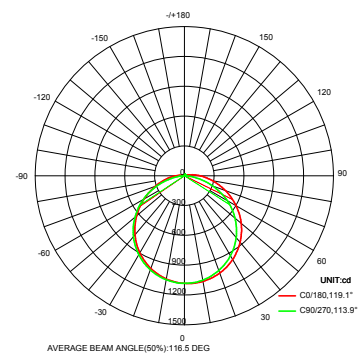

Bravoled 4Ft LED Strip Light, 40Watt 4200lumen 4Ft 4000K

Specifications

Model#	BL-STP-48-40W-840N
Description	4Ft LED Strip Light
Power	40W
Voltage Input	AC120~277V, 50~60HZ
Lumen output	4200lm
Color Temperature	4000K
CRI	Ra>80
Housing Finish	Steel base with powder coating
Application	Indoor Only
Lens	Frosted diffuse PC lens
Operating Temp.	-20 C ~ 55 C
IP Rating	IP20
Certificates	ETL/cETL(file# 4007551), DLC
warranty	5 years
Life Span	50,000 hours
Dimmable	No
Item Weight	2.86 Kg (6.29 lbs)
Product Dimension	48"L x 5"W x 3.28"H (1219.6x127x83.69mm)
Pack Size	1pc
Packaging Dimension	48.8 x 5.3 x 3.7 inch (1240x134.62x93.98mm)

Order Information

Item Number	Description	Power	Voltage Input	Dimmable	CCT	Lumen Output	Certificates
BL-STP-48-40W-8XXZ	4Ft LED Strip Light	40W	120~277Vac	Optional	4000k 5000k	4200lm	ETL/cETL, DLC

"XX" - standard for color temperature,40-4000K,50-5000K.
"Z" - can be "D" - dimmable or "N" - non-dimmable

Lux Chart

Height	Average Lux (lx)	Light range (dia.)
1M	281.7	323.2cm
2M	70.43	646.4cm
3M	31.3	969.6cm
4M	17.61	1292.8cm
5M	11.27	1616.0cm

Photometrics

LM79
LM80

Bravoled 4Ft LED Strip Light, 40Watt 4200lumen 4Ft 4000K