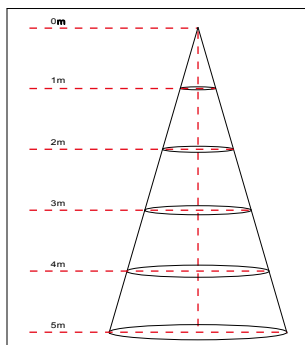

Bravoled 4Ft LED Strip Light, 40Watt 4200lumen 4Ft 4000K

Specifications

Model#	BL-STP-48-40W-840N
Description	4Ft LED Strip Light
Power	40W
Voltage Input	AC120~277V, 50~60HZ
Lumen output	4200lm
Color Temperature	4000K
CRI	Ra>80
Housing Finish	Steel base with powder coating
Application	Indoor Only
Lens	Frosted diffuse PC lens
Operating Temp.	-20 C ~ 55 C
IP Rating	IP20
Certificates	ETL/cETL(file# 4007551), DLC
warranty	5 years
Life Span	50,000 hours
Dimmable	No
Item Weight	2.86 Kg (6.29 lbs)
Product Dimension	48"L x 5"W x 3.28"H (1219.6x127x83.69mm)
Pack Size	1pc
Packaging Dimension	48.8 x 5.3 x 3.7 inch (1240x134.62x93.98mm)

Order Information

Item Number	Description	Power	Voltage Input	Dimmable	CCT	Lumen Output	Certificates
BL-STP-48-40W-8XXZ	4Ft LED Strip Light	40W	120~277Vac	Optional	4000k 5000k	4200lm	ETL/cETL, DLC

"XX" - standard for color temperature,40-4000K,50-5000K.
"Z" - can be "D" - dimmable or "N" - non-dimmable

Lux Chart

Height	Average Lux (lx)	Light range (dia.)
1M	281.7	323.2cm
2M	70.43	646.4cm
3M	31.3	969.6cm
4M	17.61	1292.8cm
5M	11.27	1616.0cm

Photometrics

LM79
LM80

Bravoled 4Ft LED Strip Light, 40Watt 4200lumen 4Ft 4000K