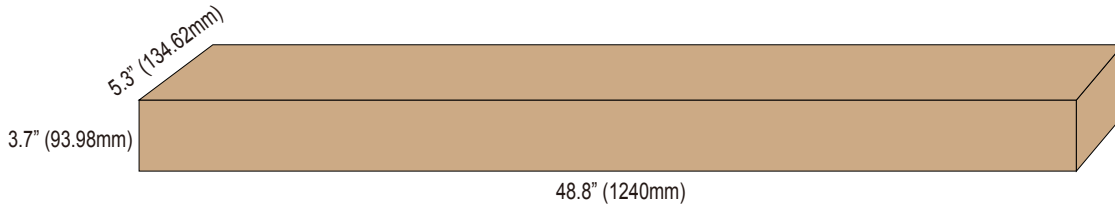

Note: 3 wire nuts for dimmable version, 1 wire nut for non-dimmable version.

LM79
LM80

Bravoled 4Ft LED Strip Light, 40Watt 4200lumen 4Ft 4000K

Packaging

1pc/CTN G.W.:3.35 kg Dimension: 48.8 x 5.3 x 3.7 inch (1240x134.62x93.98mm)