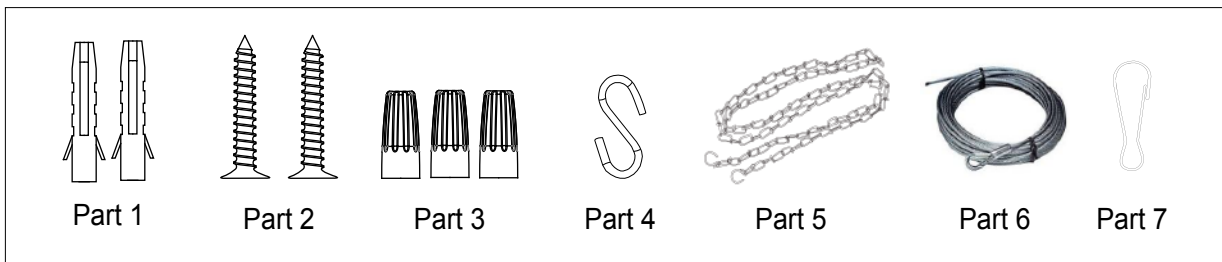

Bravoled 4Ft LED Strip Light, 40Watt 4200lumen 4Ft 4000K

Specifications

Model#	BL-STP-48-40W-840N
Description	4Ft LED Strip Light
Power	40W
Voltage Input	AC120~277V, 50~60HZ
Lumen output	4200lm
Color Temperature	4000K
CRI	Ra>80
Housing Finish	Steel base with powder coating
Application	Indoor Only
Lens	Frosted diffuse PC lens
Operating Temp.	-20 C ~ 55 C
IP Rating	IP20
Certificates	ETL/cETL(file# 4007551), DLC
warranty	5 years
Life Span	50,000 hours
Dimmable	No
Item Weight	2.86 Kg (6.29 lbs)
Product Dimension	48"L x 5"W x 3.28"H (1219.6x127x83.69mm)
Pack Size	1pc
Packaging Dimension	48.8 x 5.3 x 3.7 inch (1240x134.62x93.98mm)

Lux Chart

Height	Average Lux (lx)	Light range (dia.)
1M	281.7	323.2cm
2M	70.43	646.4cm
3M	31.3	969.6cm
4M	17.61	1292.8cm
5M	11.27	1616.0cm

Photometrics

LM79
LM80

Bravoled 4Ft LED Strip Light, 40Watt 4200lumen 4Ft 4000K

Dimensions And Pictures

Accessories (optional):

Accessories package List

Part	Name	Installation Option			
		Surface Mounting	Suspended Mounting 1	Suspended Mounting 2	Suspended Mounting 3
1	toggle nut	2pcs			
2	self-tapped screw M4*30	2pcs			
3	wire nuts	1pcs or 3pc	1pcs or 3pc	1pcs or 3pc	1pcs or 3pc
4	S hook		4pcs		2pcs
5	chain		2pcs		2pcs
6	aircraft cable			4pcs	
7	hanging hook			4pcs	