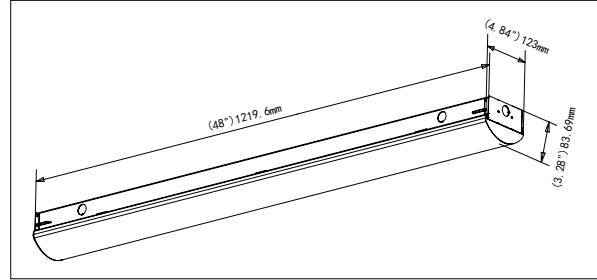

Bravoled 4Ft LED Strip Light, 40Watt 4200lumen 4Ft 4000K

Specifications

Model#	BL-STP-48-40W-840N
Description	4Ft LED Strip Light
Power	40W
Voltage Input	AC120~277V, 50~60HZ
Lumen output	4200lm
Color Temperature	4000K
CRI	Ra>80
Housing Finish	Steel base with powder coating
Application	Indoor Only
Lens	Frosted diffuse PC lens
Operating Temp.	-20 C ~ 55 C
IP Rating	IP20
Certificates	ETL/cETL(file# 4007551), DLC
warranty	5 years
Life Span	50,000 hours
Dimmable	No
Item Weight	2.86 Kg (6.29 lbs)
Product Dimension	48"L x 5"W x 3.28"H (1219.6x127x83.69mm)
Pack Size	1pc
Packaging Dimension	48.8 x 5.3 x 3.7 inch (1240x134.62x93.98mm)

Lux Chart

Height	Average Lux (lx)	Light range (dia.)
1M	281.7	323.2cm
2M	70.43	646.4cm
3M	31.3	969.6cm
4M	17.61	1292.8cm
5M	11.27	1616.0cm

Photometrics

LM79
LM80

Bravoled 4Ft LED Strip Light, 40Watt 4200lumen 4Ft 4000K

Dimensions And Pictures

Accessories (optional):

Accessories package List

Part	Name	Installation Option			
		Surface Mounting	Suspended Mounting 1	Suspended Mounting 2	Suspended Mounting 3
1	toggle nut	2pcs			
2	self-tapped screw M4*30	2pcs			
3	wire nuts	1pcs or 3pc	1pcs or 3pc	1pcs or 3pc	1pcs or 3pc
4	S hook		4pcs		2pcs
5	chain		2pcs		2pcs
6	aircraft cable			4pcs	
7	hanging hook			4pcs	

Note: 3 wire nuts for dimmable version, 1 wire nut for non-dimmable version.

LM79
LM80

Bravoled 4Ft LED Strip Light, 40Watt 4200lumen 4Ft 4000K

Packaging

1pc/CTN G.W.:3.35 kg Dimension: 48.8 x 5.3 x 3.7 inch (1240x134.62x93.98mm)