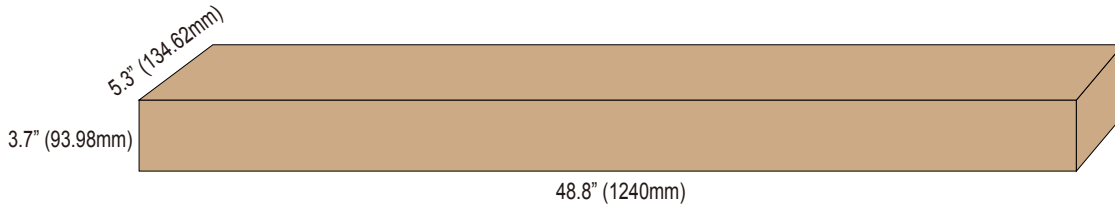

Note: 3 wire nuts for dimmable version, 1 wire nut for non-dimmable version.

LM79
LM80

Bravoled 4Ft LED Strip Light, 52Watt 5400lumen 4Ft 5000K

Packaging

1pc/CTN G.W.:3.35 kg Dimension: 48.8 x 5.3 x 3.7 inch (1240x134.62x93.98mm)