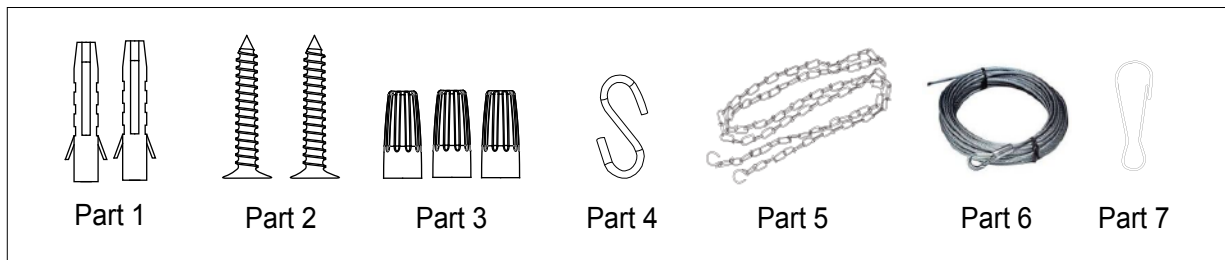

Bravoled 4Ft LED Strip Light, 52Watt 5400lumen 4Ft 5000K

Specifications

Model#	BL-STP-48-52W-850N
Description	4Ft LED Strip Light
Power	52W
Voltage Input	AC120~277V, 50~60HZ
Lumen output	5400lm
Color Temperature	5000K
CRI	Ra>80
Housing Finish	Steel base with white powder coating
Application	Indoor Only
Lens	Frosted diffuse PC lens
Operating Temp.	-20 °C ~ 55 °C
IP Rating	IP20
Certificates	ETL/cETL(file# 4007551), DLC
warranty	5 years
Life Span	50,000 hours
Dimmable	No
Item Weight	2.86 Kg (6.29 lbs)
Product Dimension	48"L x5"Wx3.28"H (1219.6x127x83.69mm)
Pack Size	1pc
Packaging Dimension	48.8 x 5.3 x 3.7 inch (1240x134.62x93.98mm)

Lux Chart

Height	Average Lux (lx)	Light range (dia.)
1M	281.7	323.2cm
2M	70.43	646.4cm
3M	31.3	969.6cm
4M	17.61	1292.8cm
5M	11.27	1616.0cm

Photometrics

LM79
LM80

Bravoled 4Ft LED Strip Light, 52Watt 5400lumen 4Ft 5000K

Dimensions And Pictures

Accessories (optional):

Accessories package List

Part	Name	Installation Option			
		Surface Mounting	Suspended Mounting 1	Suspended Mounting 2	Suspended Mounting 3
1	toggle nut	2pcs			
2	self-tapped screw M4*30	2pcs			
3	wire nuts	1pcs or 3pc	1pcs or 3pc	1pcs or 3pc	1pcs or 3pc
4	S hook		4pcs		2pcs
5	chain		2pcs		2pcs
6	aircraft cable			4pcs	
7	hanging hook			4pcs	