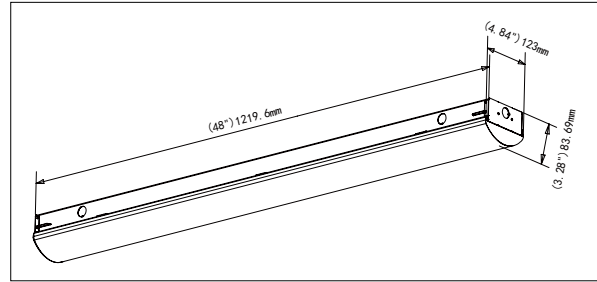

Bravoled 4Ft LED Strip Light, 52Watt 5400lumen 4Ft 5000K

Dimensions And Pictures