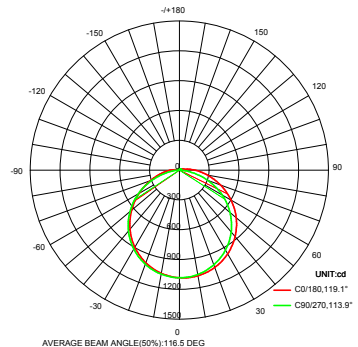

Bravoled 4Ft LED Strip Light, 52Watt 5400lumen 4Ft 5000K

Specifications

Model#	BL-STP-48-52W-850N
Description	4Ft LED Strip Light
Power	52W
Voltage Input	AC120~277V, 50~60HZ
Lumen output	5400lm
Color Temperature	5000K
CRI	Ra>80
Housing Finish	Steel base with white powder coating
Application	Indoor Only
Lens	Frosted diffuse PC lens
Operating Temp.	-20 °C ~ 55 °C
IP Rating	IP20
Certificates	ETL/cETL(file# 4007551), DLC
warranty	5 years
Life Span	50,000 hours
Dimmable	No
Item Weight	2.86 Kg (6.29 lbs)
Product Dimension	48"L x5"Wx3.28"H (1219.6x127x83.69mm)
Pack Size	1pc
Packaging Dimension	48.8 x 5.3 x 3.7 inch (1240x134.62x93.98mm)

Order Information

Item Number	Description	Power	Voltage Input	Dimmable	CCT	Lumen Output	Certificates
BL-STP-48-52W-8XXZ	4Ft LED Strip Light	52W	120~277Vac	Optional	4000k 5000k	5400lm	ETL/cETL, DLC

"XX" - standard for color temperature,40-4000K,50-5000K.
"Z" - can be "D" - dimmable or "N" - non-dimmable

Lux Chart

Height	Average Lux (lx)	Light range (dia.)
1M	281.7	323.2cm
2M	70.43	646.4cm
3M	31.3	969.6cm
4M	17.61	1292.8cm
5M	11.27	1616.0cm

Photometrics

LM79
LM80

Bravoled 4Ft LED Strip Light, 52Watt 5400lumen 4Ft 5000K