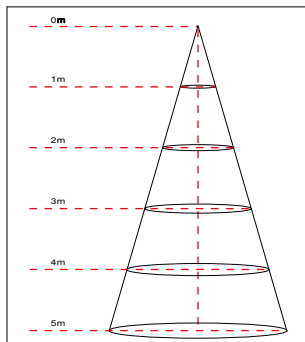

Bravoled 4Ft LED Strip Light, 52Watt 5400lumen 4Ft 5000K

Specifications

Model#	BL-STP-48-52W-850N
Description	4Ft LED Strip Light
Power	52W
Voltage Input	AC120~277V, 50~60HZ
Lumen output	5400lm
Color Temperature	5000K
CRI	Ra>80
Housing Finish	Steel base with white powder coating
Application	Indoor Only
Lens	Frosted diffuse PC lens
Operating Temp.	-20 °C ~ 55 °C
IP Rating	IP20
Certificates	ETL/cETL(file# 4007551), DLC
warranty	5 years
Life Span	50,000 hours
Dimmable	No
Item Weight	2.86 Kg (6.29 lbs)
Product Dimension	48"L x5"Wx3.28"H (1219.6x127x83.69mm)
Pack Size	1pc
Packaging Dimension	48.8 x 5.3 x 3.7 inch (1240x134.62x93.98mm)

Order Information

Item Number	Description	Power	Voltage Input	Dimmable	CCT	Lumen Output	Certificates
BL-STP-48-52W-8XXZ	4Ft LED Strip Light	52W	120~277Vac	Optional	4000k 5000k	5400lm	ETL/cETL, DLC

"XX" - standard for color temperature,40-4000K,50-5000K.
"Z" - can be "D" - dimmable or "N" - non-dimmable

Lux Chart

Height	Average Lux (lx)	Light range (dia.)
1M	281.7	323.2cm
2M	70.43	646.4cm
3M	31.3	969.6cm
4M	17.61	1292.8cm
5M	11.27	1616.0cm

Photometrics

LM79
LM80

Bravoled 4Ft LED Strip Light, 52Watt 5400lumen 4Ft 5000K