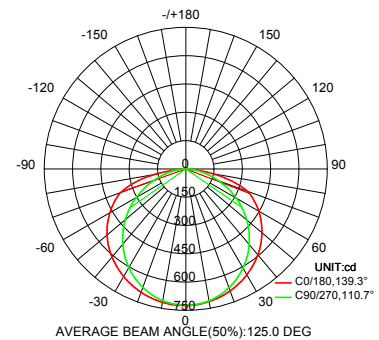

Photometrics