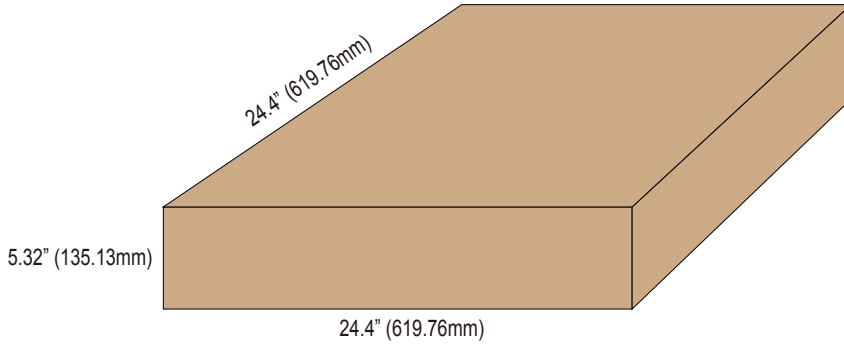

"XX" - standard for color temperature,40-4000K,50-5000K.
"Z" - can be "D" - dimmable or "N" - non-dimmable

Lux Chart

| Height | Average Lux (lx) | Light range (dia.) |
|--------|------------------|--------------------|
| 1M | 151.8 | 384.2cm |
| 2M | 37.9 | 768.4cm |
| 3M | 16.9 | 1152.6cm |
| 4M | 9.5 | 1536.8cm |
| 5M | 6.1 | 1921.0cm |

Note: 3 wire nuts for dimmable version, 1 wire nut for non-dimmable version.

LM79
LM80

Bravoled 2x2Ft LED Troffer Fixture, 34Watt 3700lumen 2'x2' 4000K

Packaging

1pcs/CTN G.W.:6.5 kg Dimension: 24.4"L x 24.4"W x 5.32"H (619.76x619.76x135.13 mm)