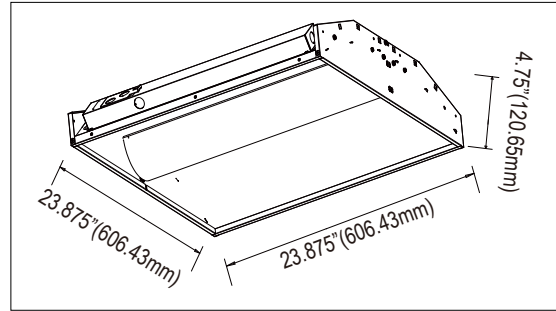

"XX" - standard for color temperature,40-4000K,50-5000K.
"Z" - can be "D" - dimmable or "N" - non-dimmable

Lux Chart

| Height | Average Lux (lx) | Light range (dia.) |
|--------|------------------|--------------------|
| 1M | 151.8 | 384.2cm |
| 2M | 37.9 | 768.4cm |
| 3M | 16.9 | 1152.6cm |
| 4M | 9.5 | 1536.8cm |
| 5M | 6.1 | 1921.0cm |

Photometrics

LM79
LM80

Bravoled 2x2Ft LED Troffer Fixture, 34Watt 3700lumen 2'x2' 4000K

Dimensions and Pictures

Accessories (optional)

Accessories package List

| Part | Description | Quantity |
|------|----------------|----------|
| 1 | Wire Connector | *1or3 |

Note: 3 wire nuts for dimmable version, 1 wire nut for non-dimmable version.

LM79
LM80

Bravoled 2x2Ft LED Troffer Fixture, 34Watt 3700lumen 2'x2' 4000K

Packaging

1pcs/CTN G.W.:6.5 kg Dimension: 24.4"L x 24.4"W x 5.32"H (619.76x619.76x135.13 mm)