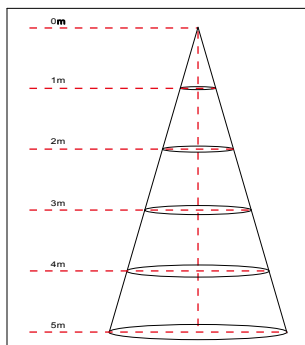

Bravoled 2x2Ft LED Troffer Fixture, 34Watt 3700lumen 2'x2' 4000K

Specifications

| | |
|---------------------|--|
| Model# | BL-TF-22-34W-840N |
| Description | 2x2Ft LED Troffer Fixture |
| Power | 34W |
| Voltage Input | AC120~277V 50~60HZ |
| Lumen output | 3700lm |
| Color Temperature | 4000K |
| CRI | Ra>80 |
| Housing Finish | steel base with powder coating |
| Application | Indoor Only |
| Lens | White diffuse PC lens |
| Operating Temp. | -20 °C ~ 55 °C |
| IP Rating | IP20 |
| Certificates | ETL/cETL(file# 4007551), DLC |
| warranty | 5 years |
| Life Span | 50,000 hours |
| Dimmable | No |
| Item Weight | 6 Kg |
| Product Dimension | 23.875"L x 23.875"W x 4.75" H (606.43 x 606.43 x 120.65mm) |
| Pack Size | 1pc |
| Packaging Dimension | 24.4"L x 24.4"W x 5.32"H (619.76 x 619.76 x 135.13 mm) |

"XX" - standard for color temperature,40-4000K,50-5000K.
"Z" - can be "D" - dimmable or "N" - non-dimmable

Lux Chart

| Height | Average Lux (lx) | Light range (dia.) |
|--------|------------------|--------------------|
| 1M | 151.8 | 384.2cm |
| 2M | 37.9 | 768.4cm |
| 3M | 16.9 | 1152.6cm |
| 4M | 9.5 | 1536.8cm |
| 5M | 6.1 | 1921.0cm |