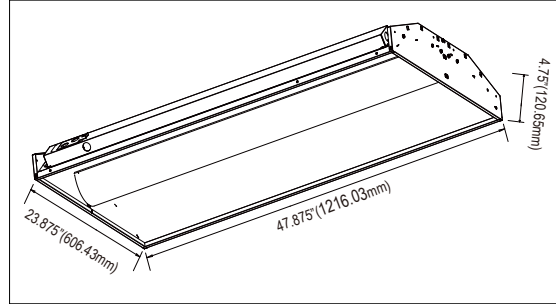

Bravoled 2x4Ft LED Troffer Fixture, 34Watt 3700lumen 2'x4' 4000K

Specifications

Model#	BL-TF-24-34W-840N
Description	2x4 Ft LED Troffer Fixture
Power	34W
Voltage Input	AC120~277V 50~60HZ
Lumen output	3700 lm
Color Temperature	4000K
CRI	Ra>80
Housing Finish	Steel base with powder coating
Application	Indoor Only
Lens	White diffuse PC lens
Operating Temp.	-20 C ~ 55 C
IP Rating	IP20
Certificates	ETL/cETL(file# 4007551), DLC
warranty	5 years
Life Span	50,000 hours
Dimmable	No
Item Weight	11 Kg
Product Dimension	47.875"L x 23.875"W x 4.75" H (1216.03 x 606.43 x 120.65mm)
Pack Size	1pc
Packaging Dimension	48.4"L x 24.4"W x 5.32"H (1229.36 x 619.76 x 135.13 mm)

"XX" - standard for color temperature,40-4000K,50-5000K.

"Z" - can be "D" - dimmable or "N" - non-dimmable

Lux Chart

Height	Average Lux (lx)	Light range (dia.)
1M	225.7	406.5cm
2M	56.4	812.9cm
3M	23.1	1219.4cm
4M	14.1	1625.8cm
5M	9.0	2032.3cm

Photometrics

LM79
LM80

Bravoled 2x4Ft LED Troffer Fixture, 34Watt 3700lumen 2'x4' 4000K

Dimensions and Pictures

Accessories (optional)

Accessories package List

Part	Description	Quantity
1	Wire Connector	*1or3

Note: 3 wire nuts for dimmable version, 1 wire nut for non-dimmable version.

LM79
LM80

Bravoled 2x4Ft LED Troffer Fixture, 34Watt 3700lumen 2'x4' 4000K

Packaging

1pcs/CTN G.W.:11.5 kg Dimension: 48.4"L x 24.4"W x 5.32"H (1229.36 x 619.76 x 135.13 mm)