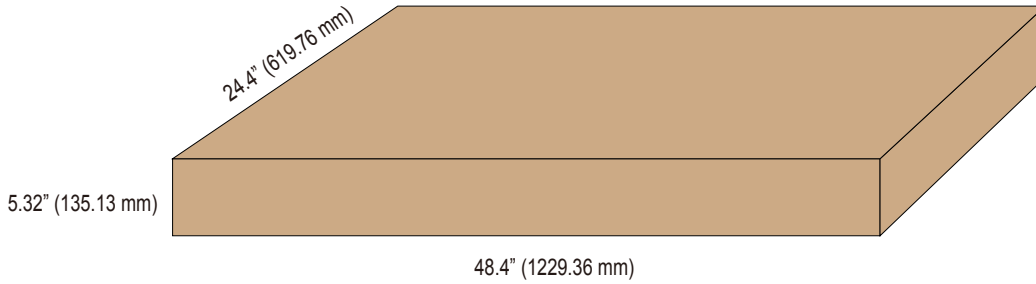

"XX" - standard for color temperature,40-4000K,50-5000K.

"Z" - can be "D" - dimmable or "N" - non-dimmable

Lux Chart

Height	Average Lux (lx)	Light range (dia.)
1M	225.7	406.5cm
2M	56.4	812.9cm
3M	23.1	1219.4cm
4M	14.1	1625.8cm
5M	9.0	2032.3cm

Note: 3 wire nuts for dimmable version, 1 wire nut for non-dimmable version.

LM79
LM80

Bravoled 2x4Ft LED Troffer Fixture, 34Watt 3700lumen 2'x4' 4000K

Packaging

1pcs/CTN G.W.:11.5 kg Dimension: 48.4"L x 24.4"W x 5.32"H (1229.36 x 619.76 x 135.13 mm)