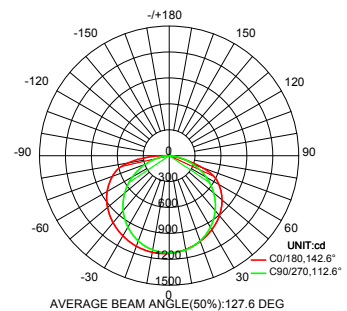

Photometrics