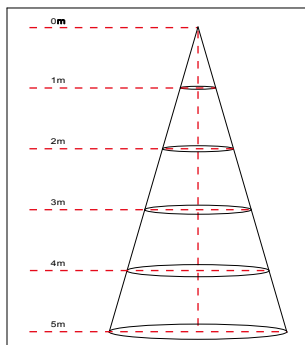

Bravoled 2x4Ft LED Troffer Fixture, 34Watt 3700lumen 2'x4' 4000K

Specifications

Model#	BL-TF-24-34W-840N
Description	2x4 Ft LED Troffer Fixture
Power	34W
Voltage Input	AC120~277V 50~60HZ
Lumen output	3700 lm
Color Temperature	4000K
CRI	Ra>80
Housing Finish	Steel base with powder coating
Application	Indoor Only
Lens	White diffuse PC lens
Operating Temp.	-20 C ~ 55 C
IP Rating	IP20
Certificates	ETL/cETL(file# 4007551), DLC
warranty	5 years
Life Span	50,000 hours
Dimmable	No
Item Weight	11 Kg
Product Dimension	47.875"L x 23.875"W x 4.75" H (1216.03 x 606.43 x 120.65mm)
Pack Size	1pc
Packaging Dimension	48.4"L x 24.4"W x 5.32"H (1229.36 x 619.76 x 135.13 mm)

"XX" - standard for color temperature,40-4000K,50-5000K.

"Z" - can be "D" - dimmable or "N" - non-dimmable

Lux Chart

Height	Average Lux (lx)	Light range (dia.)
1M	225.7	406.5cm
2M	56.4	812.9cm
3M	23.1	1219.4cm
4M	14.1	1625.8cm
5M	9.0	2032.3cm