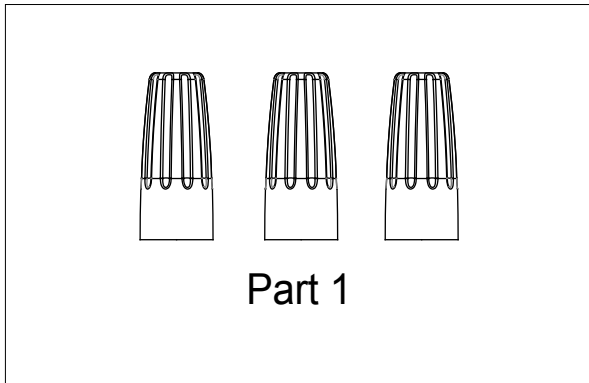

Bravoled 2x4Ft LED Troffer Fixture, 34Watt 3700lumen 2'x4' 4000K

Specifications

Model#	BL-TF-24-34W-840N
Description	2x4 Ft LED Troffer Fixture
Power	34W
Voltage Input	AC120~277V 50~60HZ
Lumen output	3700 lm
Color Temperature	4000K
CRI	Ra>80
Housing Finish	Steel base with powder coating
Application	Indoor Only
Lens	White diffuse PC lens
Operating Temp.	-20 C ~ 55 C
IP Rating	IP20
Certificates	ETL/cETL(file# 4007551), DLC
warranty	5 years
Life Span	50,000 hours
Dimmable	No
Item Weight	11 Kg
Product Dimension	47.875"L x 23.875"W x 4.75" H (1216.03 x 606.43 x 120.65mm)
Pack Size	1pc
Packaging Dimension	48.4"L x 24.4"W x 5.32"H (1229.36 x 619.76 x 135.13 mm)

"XX" - standard for color temperature,40-4000K,50-5000K.

"Z" - can be "D" - dimmable or "N" - non-dimmable

Lux Chart

Height	Average Lux (lx)	Light range (dia.)
1M	225.7	406.5cm
2M	56.4	812.9cm
3M	23.1	1219.4cm
4M	14.1	1625.8cm
5M	9.0	2032.3cm

Photometrics

LM79
LM80

Bravoled 2x4Ft LED Troffer Fixture, 34Watt 3700lumen 2'x4' 4000K

Dimensions and Pictures

Accessories (optional)

Accessories package List

Part	Description	Quantity
1	Wire Connector	*1or3

Note: 3 wire nuts for dimmable version, 1 wire nut for non-dimmable version.

LM79
LM80

Bravoled 2x4Ft LED Troffer Fixture, 34Watt 3700lumen 2'x4' 4000K

Packaging

1pcs/CTN G.W.:11.5 kg Dimension: 48.4"L x 24.4"W x 5.32"H (1229.36 x 619.76 x 135.13 mm)