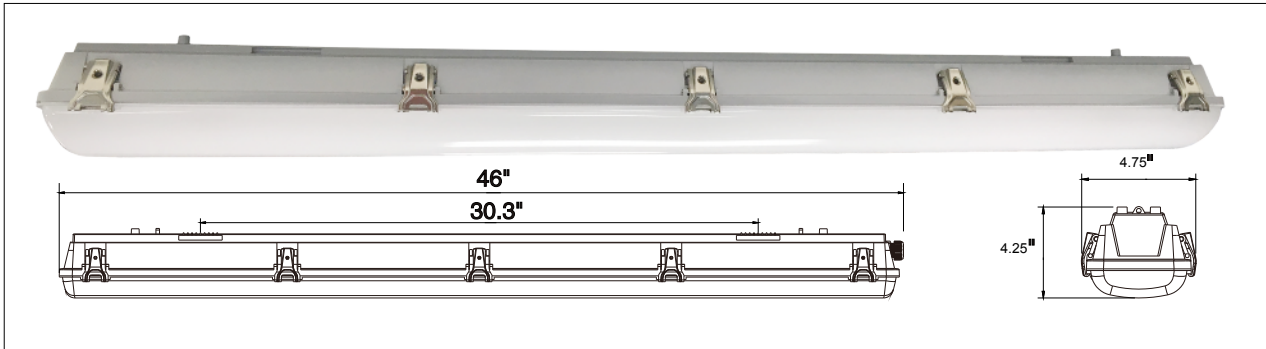

Bravoled 4Ft LED Vapor Tight Fixture, 40Watt 3800lumen 46”(4 feet) 4000K

Specifications

Model#	BL-VT-465-40W-840N
Description	4Ft LED Vapor Tight Fixture
Power	40W
Voltage Input	AC120~277V 50~60HZ
Lumen output	3800lm
Color Temperature	4000K
CRI	Ra>80
Housing Finish	PC base
Application	Indoor or Outdoor
Lens	Frosted diffuse PC lens
Operating Temp.	-20 °C ~ 55 °C
IP Rating	IP65
Certificates	ETL/cETL(File#4007551), DLC
warranty	5 years
Life Span	50,000 hours
Dimmable	No
Item Weight	2.4Kg (5.28 lbs)
Product Dimension	46"L x 4.75"W x 4.25"H (1168.4x120.65x107.95mm)
Pack Size	4pcs
Packaging Dimension	46.9"L x 9.6"W x 9.8"H (1191.26x243.84x248.92 mm)

Photometrics

LM79
LM80

Bravoled 4Ft LED Vapor Tight Fixture, 40Watt 3800lumen 46”(4 feet) 4000K

Dimensions and Pictures

Accessories (optional)

Accessories package List

Part	Name	Installation Option	
		Surface Mounting	Suspended Mounting 1
1	toggle nut	4pcs	
2	self-tapped screw M4*30	4pcs	
3	wire nuts	1pcs or 3pc	1pcs or 3pc
4	Mounting Bracket	2pcs	2pcs
5	Water Tight Fitting	1pcs	1pcs
6	S hook		2pcs
7	chain		2pcs

Note: 3 wire nuts for dimmable version, 1 wire nut for non-dimmable version.

LM79
LM80

Bravoled 4Ft LED Vapor Tight Fixture, 40Watt 3800lumen 46”(4 feet) 4000K

Packaging

4pcs/CTN G.W.:11 kg Dimension: 46.9”L x 9.6”W x 9.8”H (1191.26x243.84x248.92 mm)