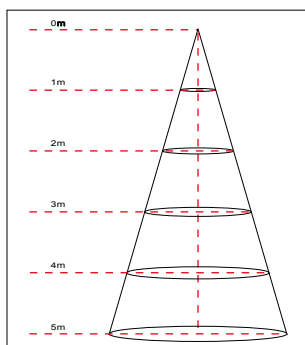

Bravoled 4Ft LED Vapor Tight Fixture, 40Watt 3800lumen 46”(4 feet) 4000K

Specifications

Model#	BL-VT-465-40W-840N
Description	4Ft LED Vapor Tight Fixture
Power	40W
Voltage Input	AC120~277V 50~60HZ
Lumen output	3800lm
Color Temperature	4000K
CRI	Ra>80
Housing Finish	PC base
Application	Indoor or Outdoor
Lens	Frosted diffuse PC lens
Operating Temp.	-20 °C ~ 55 °C
IP Rating	IP65
Certificates	ETL/cETL(File#4007551), DLC
warranty	5 years
Life Span	50,000 hours
Dimmable	No
Item Weight	2.4Kg (5.28 lbs)
Product Dimension	46"L x 4.75"W x 4.25"H (1168.4x120.65x107.95mm)
Pack Size	4pcs
Packaging Dimension	46.9"L x 9.6"W x 9.8"H (1191.26x243.84x248.92 mm)

"XX" - standard for color temperature,40-4000K,50-5000K.

"Z" - can be "D" - dimmable or "N" - non-dimmable

Lux Chart

Height	Average Lux (lx)	Light range (dia.)
1M	216.2	356.4cm
2M	54.1	712.8cm
3M	24.0	1069.2cm
4M	13.5	1425.6cm
5M	8.6	1782.0cm