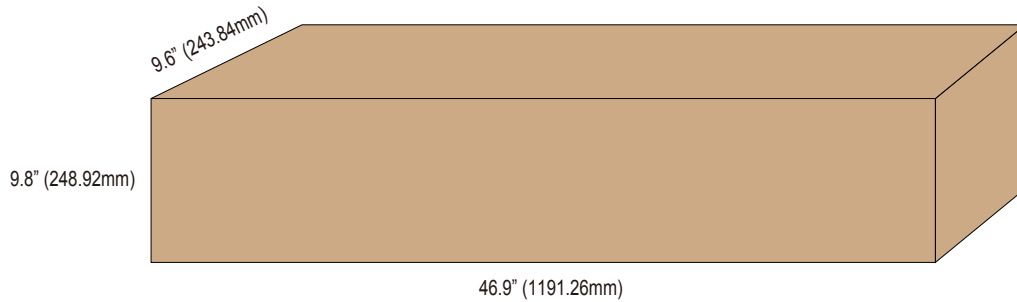

"XX" - standard for color temperature,40-4000K,50-5000K.

"Z" - can be "D" - dimmable or "N" - non-dimmable

Lux Chart

Height	Average Lux (lx)	Light range (dia.)
1M	216.2	356.4cm
2M	54.1	712.8cm
3M	24.0	1069.2cm
4M	13.5	1425.6cm
5M	8.6	1782.0cm

Note: 3 wire nuts for dimmable version, 1 wire nut for non-dimmable version.

LM79
LM80

Bravoled 4Ft LED Vapor Tight Fixture, 40Watt 3800lumen 46"(4 feet) 4000K

Packaging

4pcs/CTN G.W.:11 kg Dimension: 46.9"L x 9.6"W x 9.8"H (1191.26x243.84x248.92 mm)