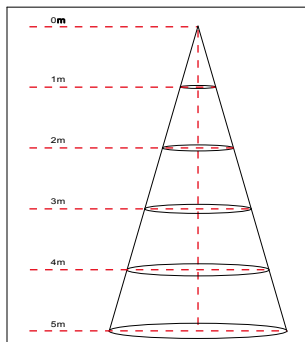

Bravoled 4Ft LED Vapor Tight Fixture, 40Watt 3800lumen 46”(4 feet) 4000K

Specifications

Model#	BL-VT-465-40W-840N
Description	4Ft LED Vapor Tight Fixture
Power	40W
Voltage Input	AC120~277V 50~60HZ
Lumen output	3800lm
Color Temperature	4000K
CRI	Ra>80
Housing Finish	PC base
Application	Indoor or Outdoor
Lens	Frosted diffuse PC lens
Operating Temp.	-20 °C ~ 55 °C
IP Rating	IP65
Certificates	ETL/cETL(File#4007551), DLC
warranty	5 years
Life Span	50,000 hours
Dimmable	No
Item Weight	2.4Kg (5.28 lbs)
Product Dimension	46"L x 4.75"W x 4.25"H (1168.4x120.65x107.95mm)
Pack Size	4pcs
Packaging Dimension	46.9"L x 9.6"W x 9.8"H (1191.26x243.84x248.92 mm)

"XX" - standard for color temperature,40-4000K,50-5000K.

"Z" - can be "D" - dimmable or "N" - non-dimmable

Lux Chart

Height	Average Lux (lx)	Light range (dia.)
1M	216.2	356.4cm
2M	54.1	712.8cm
3M	24.0	1069.2cm
4M	13.5	1425.6cm
5M	8.6	1782.0cm