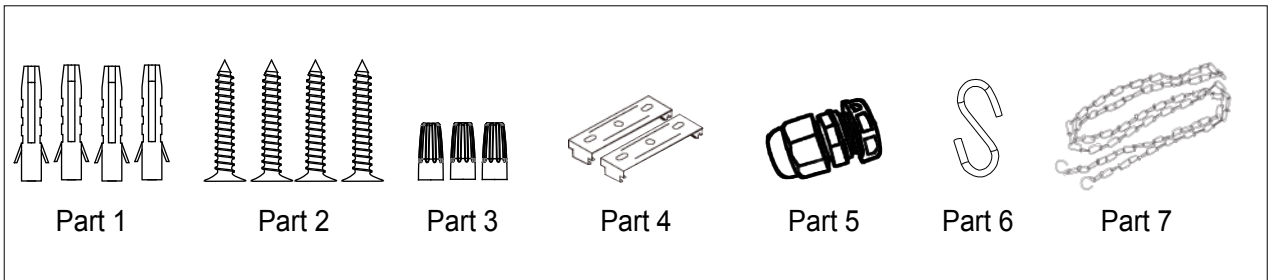

Photometrics

LM79
LM80

Bravoled 4Ft LED Vapor Tight Fixture, 40Watt 3800lumen 46”(4 feet) 4000K

Dimensions and Pictures

Accessories (optional)

Accessories package List

Part	Name	Installation Option	
		Surface Mounting	Suspended Mounting 1
1	toggle nut	4pcs	
2	self-tapped screw M4*30	4pcs	
3	wire nuts	1pcs or 3pc	1pcs or 3pc
4	Mounting Bracket	2pcs	2pcs
5	Water Tight Fitting	1pcs	1pcs
6	S hook		2pcs
7	chain		2pcs

Note: 3 wire nuts for dimmable version, 1 wire nut for non-dimmable version.

LM79
LM80

Bravoled 4Ft LED Vapor Tight Fixture, 40Watt 3800lumen 46"(4 feet) 4000K

Packaging

4pcs/CTN G.W.:11 kg Dimension: 46.9"L x 9.6"W x 9.8"H (1191.26x243.84x248.92 mm)