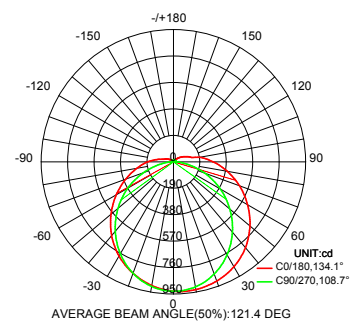

Photometrics