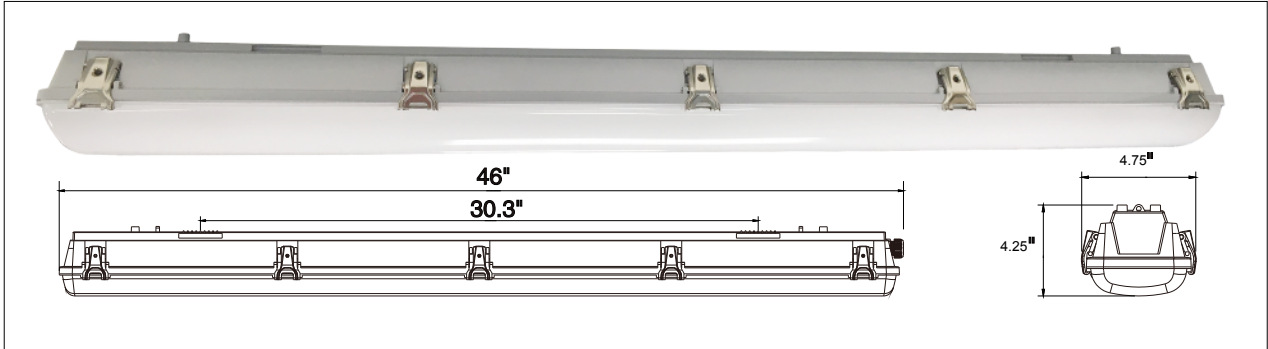

Bravoled 4Ft LED Vapor Tight Fixture, 40Watt 3800lumen 46”(4 feet) 4000K

Specifications

Model#	BL-VT-465-40W-840N
Description	4Ft LED Vapor Tight Fixture
Power	40W
Voltage Input	AC120~277V 50~60HZ
Lumen output	3800lm
Color Temperature	4000K
CRI	Ra>80
Housing Finish	PC base
Application	Indoor or Outdoor
Lens	Frosted diffuse PC lens
Operating Temp.	-20 °C ~ 55 °C
IP Rating	IP65
Certificates	ETL/cETL(File#4007551), DLC
warranty	5 years
Life Span	50,000 hours
Dimmable	No
Item Weight	2.4Kg (5.28 lbs)
Product Dimension	46"L x 4.75"W x 4.25"H (1168.4x120.65x107.95mm)
Pack Size	4pcs
Packaging Dimension	46.9"L x 9.6"W x 9.8"H (1191.26x243.84x248.92 mm)

Photometrics

LM79
LM80

Bravoled 4Ft LED Vapor Tight Fixture, 40Watt 3800lumen 46”(4 feet) 4000K

Dimensions and Pictures

Accessories (optional)

Accessories package List

Part	Name	Installation Option	
		Surface Mounting	Suspended Mounting 1
1	toggle nut	4pcs	
2	self-tapped screw M4*30	4pcs	
3	wire nuts	1pcs or 3pc	1pcs or 3pc
4	Mounting Bracket	2pcs	2pcs
5	Water Tight Fitting	1pcs	1pcs
6	S hook		2pcs
7	chain		2pcs

Note: 3 wire nuts for dimmable version, 1 wire nut for non-dimmable version.

LM79
LM80

Bravoled 4Ft LED Vapor Tight Fixture, 40Watt 3800lumen 46"(4 feet) 4000K

Packaging

4pcs/CTN G.W.:11 kg Dimension: 46.9"L x 9.6"W x 9.8"H (1191.26x243.84x248.92 mm)