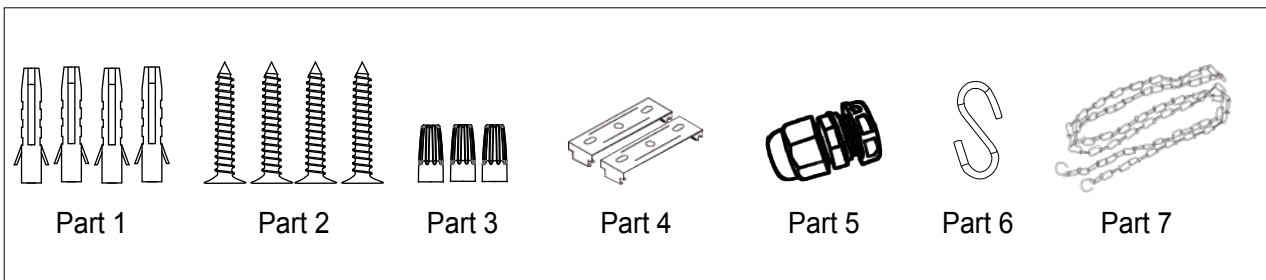

Photometrics

LM79
LM80

Bravoled 4Ft LED Vapor Tight Fixture, 40Watt 3800lumen 46”(4 feet) 4000K

Dimensions and Pictures

Accessories (optional)

Accessories package List

Part	Name	Installation Option	
		Surface Mounting	Suspended Mounting 1
1	toggle nut	4pcs	
2	self-tapped screw M4*30	4pcs	
3	wire nuts	1pcs or 3pc	1pcs or 3pc
4	Mounting Bracket	2pcs	2pcs
5	Water Tight Fitting	1pcs	1pcs
6	S hook		2pcs
7	chain		2pcs

Note: 3 wire nuts for dimmable version, 1 wire nut for non-dimmable version.

LM79
LM80

Bravoled 4Ft LED Vapor Tight Fixture, 40Watt 3800lumen 46”(4 feet) 4000K

Packaging

4pcs/CTN G.W.:11 kg Dimension: 46.9”L x 9.6”W x 9.8”H (1191.26x243.84x248.92 mm)