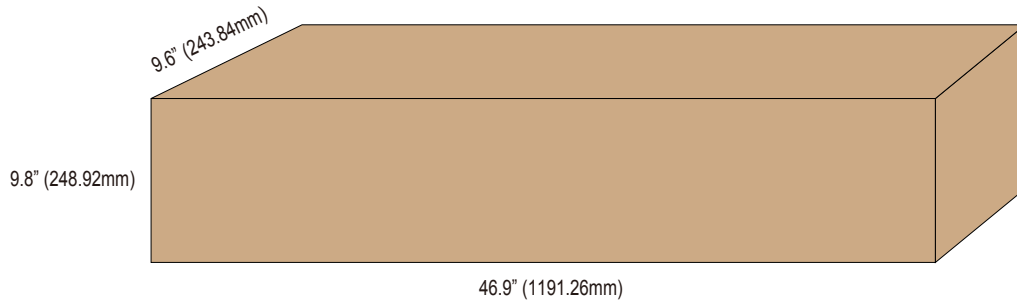

"XX" - standard for color temperature,40-4000K,50-5000K.

"Z" - can be "D" - dimmable or "N" - non-dimmable

Lux Chart

Height	Average Lux (lx)	Light range (dia.)
1M	216.2	356.4cm
2M	54.1	712.8cm
3M	24.0	1069.2cm
4M	13.5	1425.6cm
5M	8.6	1782.0cm

Note: 3 wire nuts for dimmable version, 1 wire nut for non-dimmable version.

LM79
LM80

Bravoled 4Ft LED Vapor Tight Fixture, 40Watt 3800lumen 46”(4 feet) 4000K

Packaging

4pcs/CTN G.W.:11 kg Dimension: 46.9”L x 9.6”W x 9.8”H (1191.26x243.84x248.92 mm)