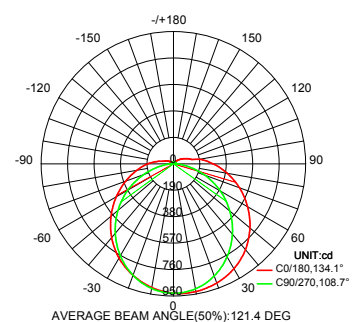

Photometrics