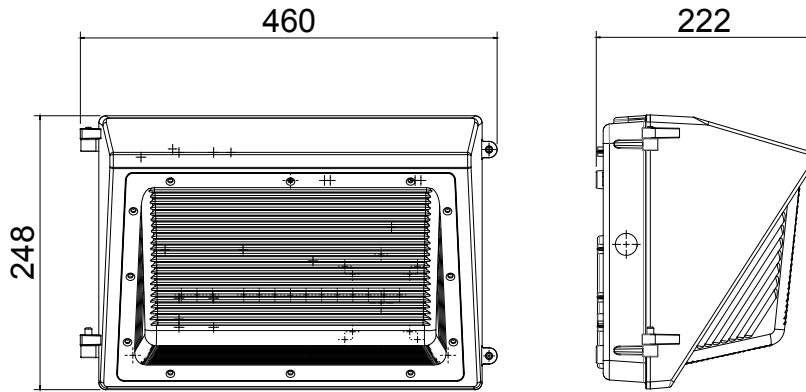

Lux Chart

Height	Average Lux (lx)	Light range (dia.)
1M	620.0	344.8cm
2M	230.4	565.6cm
3M	102.4	848.4cm
4M	57.6	1131.1cm
5M	36.9	1413.9cm

Photometrics

LM79
LM80

Bravoled 130W LED Wall Pack Light, 130 watt 14300 Lumen, ETL/cETL & DLC

Product Size (Unit:mm)

Accessories (optional):

Cutoff Shield

Photocell

Packaging

1pcs/CTN G.W.:6.2 kgs Dimension: 19.3"L x 12.6"W x 11.4"H (490mmx320mmx290mm)

Bravoled 130W LED Wall Pack Light, 130 watt 14300 Lumen, ETL/cETL & DLC