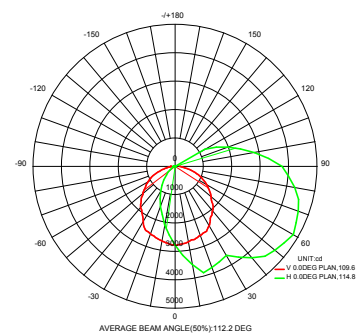

Bravoled 130W LED Wall Pack Light, 130 watt 14300 Lumen, ETL/cETL & DLC

Specifications

Model#	BL-WP03B-130W-277-XX & BL-WP03B-130W-480-HV
Description	130W LED Wall Pack Light
Power	130W
Voltage Input	100-277V ac & 277-480V ac
Lumen output	14300lm
Color Temperature	2700K,4000K,5000K,5700K
CRI	Ra>70
IK Rating	IK07
Power Factor	0.95
Lens	PC
Operating Temp.	-25°C ~ 50°C
IP Rating	IP65
Certificates	ETL/cETL , DLC
Warranty	5 years
L70 life span	>50000Hrs
Housing Material	Die Casting Aluminum
Beam Angle	45 / 100Degree
Dimmable	No
Photocell	Optional
Packaging Dimension	19.3"L x 12.6"W x 11.4"H (490mmx320mmx290mm)

Order Information

Item Number	Description	Power	Voltage Input	Dimmable	CCT	Lumen Output	Certificates
BL-WP03B-130W-277-XX & BL-WP03B-130W-480-HV	130W LED Wall Pack Light	130W	100-277V ac & 277-480V ac	No	2700K,4000K 5000K,5700K	14300lm	ETL/cETL,DLC

Lux Chart

Height	Average Lux (lx)	Light range (dia.)
1M	620.0	344.8cm
2M	230.4	565.6cm
3M	102.4	848.4cm
4M	57.6	1131.1cm
5M	36.9	1413.9cm

Photometrics

LM79
LM80

Bravoled 130W LED Wall Pack Light, 130 watt 14300 Lumen, ETL/cETL & DLC

Product Size (Unit:mm)

Accessories (optional):

Cutoff Shield

Photocell

Packaging

1pcs/CTN G.W.:6.2 kgs Dimension: 19.3"L x 12.6"W x 11.4"H (490mmx320mmx290mm)

Bravoled 130W LED Wall Pack Light, 130 watt 14300 Lumen, ETL/cETL & DLC