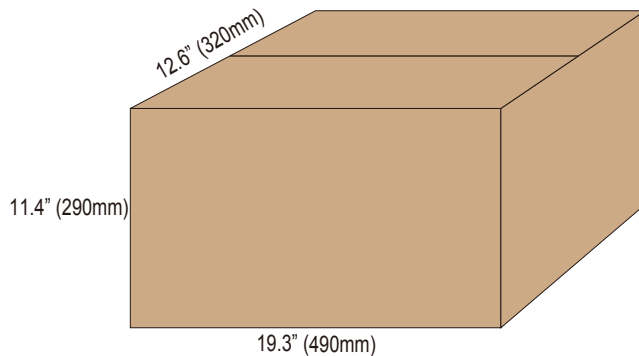

Lux Chart

Height	Average Lux (lx)	Light range (dia.)
1M	620.0	344.8cm
2M	230.4	565.6cm
3M	102.4	848.4cm
4M	57.6	1131.1cm
5M	36.9	1413.9cm

Photometrics

LM79
LM80

Bravoled 130W LED Wall Pack Light, 130 watt 14300 Lumen, ETL/cETL & DLC

Product Size (Unit:mm)

Accessories (optional):

Cutoff Shield

Photocell

Packaging

1pcs/CTN G.W.:6.2 kgs Dimension: 19.3"L x 12.6"W x 11.4"H (490mmx320mmx290mm)

Bravoled 130W LED Wall Pack Light, 130 watt 14300 Lumen, ETL/cETL & DLC

Container Loading QTY

Size	Corton QTY	Product QTY	Volumn	G.W.
40'hq	1480ctn	1480 pcs	73.26m ³	9324kgs

Size	Corton QTY	Product QTY	Volumn	G.W.
40'gp	1288 ctn	1288 pcs	63.76 m ³	8114.4kgs

Size	Corton QTY	Product QTY	Volumn	G.W.
20'gp	613 ctn	613 pcs	30.34m ³	3861.9kgs