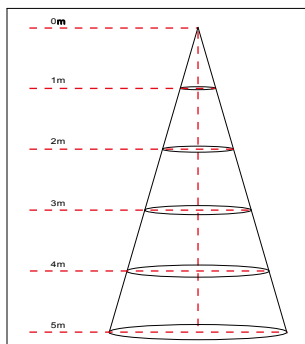

Bravoled 130W LED Wall Pack Light, 130 watt 14300 Lumen, ETL/cETL & DLC

Specifications

Model#	BL-WP03B-130W-277-XX & BL-WP03B-130W-480-HV
Description	130W LED Wall Pack Light
Power	130W
Voltage Input	100-277V ac & 277-480V ac
Lumen output	14300lm
Color Temperature	2700K,4000K,5000K,5700K
CRI	Ra>70
IK Rating	IK07
Power Factor	0.95
Lens	PC
Operating Temp.	-25°C ~ 50°C
IP Rating	IP65
Certificates	ETL/cETL , DLC
Warranty	5 years
L70 life span	>50000Hrs
Housing Material	Die Casting Aluminum
Beam Angle	45 / 100Degree
Dimmable	No
Photocell	Optional
Packaging Dimension	19.3"L x 12.6"W x 11.4"H (490mmx320mmx290mm)

Lux Chart

Height	Average Lux (lx)	Light range (dia.)
1M	620.0	344.8cm
2M	230.4	565.6cm
3M	102.4	848.4cm
4M	57.6	1131.1cm
5M	36.9	1413.9cm

Photometrics

LM79
LM80

Bravoled 130W LED Wall Pack Light, 130 watt 14300 Lumen, ETL/cETL & DLC

Product Size (Unit:mm)

Accessories (optional):

Cutoff Shield

Photocell

Packaging

1pcs/CTN G.W.:6.2 kgs Dimension: 19.3"L x 12.6"W x 11.4"H (490mmx320mmx290mm)

Bravoled 130W LED Wall Pack Light, 130 watt 14300 Lumen, ETL/cETL & DLC