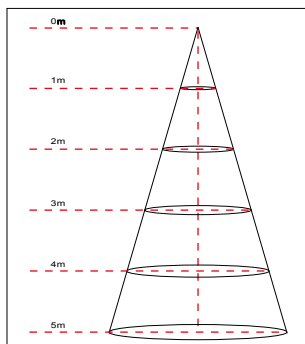

## Specifications

Model#	BL-WP03B-48W-277-XX
Description	48W LED Wall Pack Light
Power	48W
Voltage Input	100-277Vac,60HZ
Lumen output	5280lm
Color Temperature	2700K,4000K,5000K,5700K
CRI	Ra>70
IK Rating	IK07
Power Factor	0.95
Lens	PC
Operating Temp.	-25°C ~ 50°C
IP Rating	IP65
Certificates	ETL/cETL , DLC
Warranty	5 years
L70 life span	>50000Hrs
Housing	Die Casting Aluminum
Beam Angle	107 Degree
Dimmable	No
Weight	3 Kg (6.6 pound)
Photocell	Photocell
Packaging Dimension	15.7"L x 13"W x 9.4"H (400mmx330mmx240mm)

## Lux Chart

Height	Average Lux (lx)	Light range (dia.)
1M	269.5	282.7cm
2M	100.1	463.7cm
3M	44.5	695.5cm
4M	25.0	927.3cm
5M	16.0	1159.2cm

## Product Size (Unit:mm)