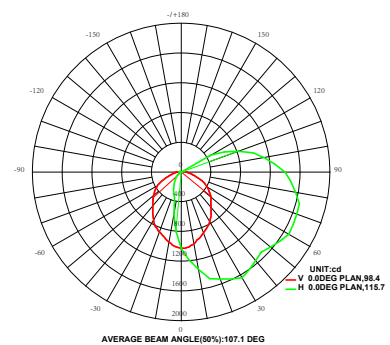

Photometrics