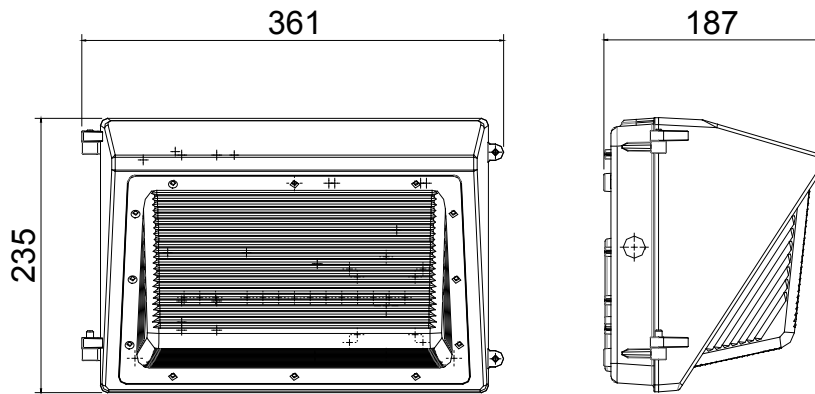

## Specifications

Model#	BL-WP03B-48W-277-XX
Description	48W LED Wall Pack Light
Power	48W
Voltage Input	100-277Vac,60HZ
Lumen output	5280lm
Color Temperature	2700K,4000K,5000K,5700K
CRI	Ra>70
IK Rating	IK07
Power Factor	0.95
Lens	PC
Operating Temp.	-25°C ~ 50°C
IP Rating	IP65
Certificates	ETL/cETL , DLC
Warranty	5 years
L70 life span	>50000Hrs
Housing	Die Casting Aluminum
Beam Angle	107 Degree
Dimmable	No
Weight	3 Kg (6.6 pound)
Photocell	Photocell
Packaging Dimension	15.7"L x 13"W x 9.4"H (400mmx330mmx240mm)

## Lux Chart

Height	Average Lux (lx)	Light range (dia.)
1M	269.5	282.7cm
2M	100.1	463.7cm
3M	44.5	695.5cm
4M	25.0	927.3cm
5M	16.0	1159.2cm

## Product Size (Unit:mm)