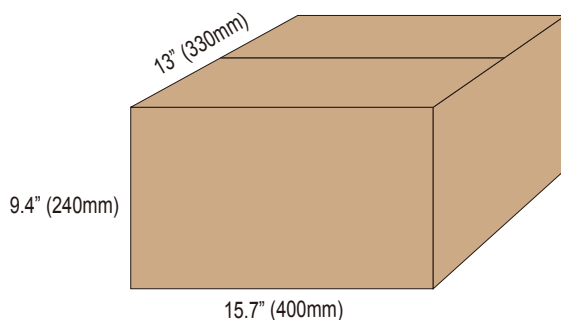

## Lux Chart

Height	Average Lux (lx)	Light range (dia.)
1M	269.5	282.7cm
2M	100.1	463.7cm
3M	44.5	695.5cm
4M	25.0	927.3cm
5M	16.0	1159.2cm

## Product Size (Unit:mm)

## Packaging

1pcs/CTN G.W.:9.4 kgs Dimension: 15.7"L x 13"W x 9.4"H (400mmx330mmx240mm)

Bravoled 48W LED Wall Pack Light, 48 watt 5280 Lumen, ETL/cETL & DLC