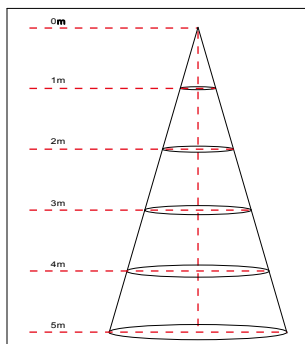

Bravoled 130W LED Wall Pack Light, 130 watt 14300 Lumen, ETL/cETL & DLC, Full cut off

Specifications

Model#	BL-WP03C-130W-277-XX
Description	130W LED Wall Pack Light
Power	130W
Voltage Input	100-277Vac,60HZ
Lumen output	14300lm
Color Temperature	2700K,4000K,5000K,5700K
CRI	Ra>70
IK Rating	IK07
Power Factor	0.95
Lens	Temper Glass
Operating Temp.	-25 °C ~ 50 °C
IP Rating	IP65
Certificates	ETL/cETL , DLC
Warranty	5 years
L70 life span	>50000Hrs
Housing Material	Die Casting Aluminum
Beam Angle	106 Degree
Dimmable	No
Photocell	Optional
Packaging Dimension	13.4"L x 23.6"W x 14.2"H (340mmx600mmx360mm)

Lux Chart

Height	Average Lux (lx)	Light range (dia.)
1M	1280	319cm
2M	475.6	523.3cm
3M	211.4	784.9cm
4M	118.9	1046.6cm
5M	76.1	1308.2cm

Photometrics

Bravoled 130W LED Wall Pack Light, 130 watt 14300 Lumen, ETL/cETL & DLC, Full cut off

Product Size (Unit:mm)

Accessories (optional):

Photocell

Packaging

1pcs/CTN G.W.:7 kgs Dimension: 16.5"L x 11.8"W x 13.8"H (420mmx300mmx350mm)

LM79
LM80

Bravoled 130W LED Wall Pack Light, 130 watt 14300 Lumen, ETL/cETL & DLC, Full cut off