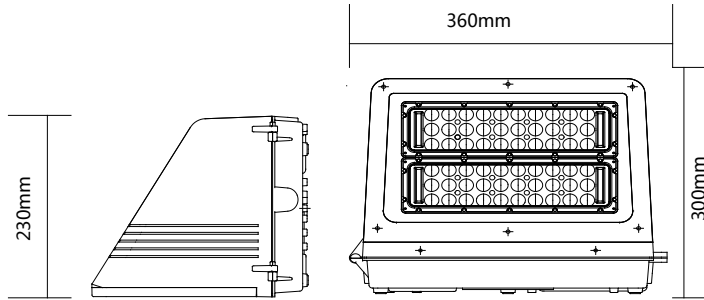

Bravoled 130W LED Wall Pack Light, 130 watt 14300 Lumen, ETL/cETL & DLC, Full cut off

Specifications

Model#	BL-WP03C-130W-277-XX
Description	130W LED Wall Pack Light
Power	130W
Voltage Input	100-277Vac,60HZ
Lumen output	14300lm
Color Temperature	2700K,4000K,5000K,5700K
CRI	Ra>70
IK Rating	IK07
Power Factor	0.95
Lens	Temper Glass
Operating Temp.	-25 °C ~ 50 °C
IP Rating	IP65
Certificates	ETL/cETL , DLC
Warranty	5 years
L70 life span	>50000Hrs
Housing Material	Die Casting Aluminum
Beam Angle	106 Degree
Dimmable	No
Photocell	Optional
Packaging Dimension	13.4"L x 23.6"W x 14.2"H (340mmx600mmx360mm)

Lux Chart

Height	Average Lux (lx)	Light range (dia.)
1M	1280	319cm
2M	475.6	523.3cm
3M	211.4	784.9cm
4M	118.9	1046.6cm
5M	76.1	1308.2cm

Photometrics

Bravoled 130W LED Wall Pack Light, 130 watt 14300 Lumen, ETL/cETL & DLC, Full cut off

Product Size (Unit:mm)

Accessories (optional):

Photocell

Packaging

1pcs/CTN G.W.:7 kgs Dimension: 16.5"L x 11.8"W x 13.8"H (420mmx300mmx350mm)

LM79
LM80

Bravoled 130W LED Wall Pack Light, 130 watt 14300 Lumen, ETL/cETL & DLC, Full cut off