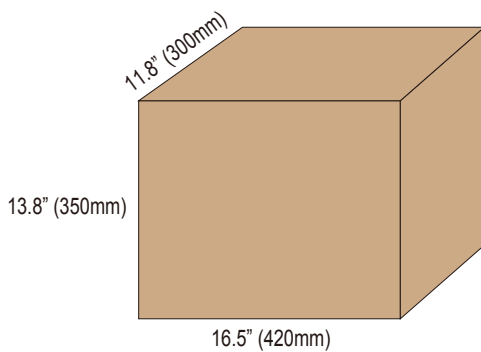

Lux Chart

Height	Average Lux (lx)	Light range (dia.)
1M	1280	319cm
2M	475.6	523.3cm
3M	211.4	784.9cm
4M	118.9	1046.6cm
5M	76.1	1308.2cm

Photometrics

Bravoled 130W LED Wall Pack Light, 130 watt 14300 Lumen, ETL/cETL & DLC, Full cut off

Product Size (Unit:mm)

Accessories (optional):

Photocell

Packaging

1pcs/CTN G.W.:7 kgs Dimension: 16.5"L x 11.8"W x 13.8"H (420mmx300mmx350mm)

LM79
LM80

Bravoled 130W LED Wall Pack Light, 130 watt 14300 Lumen, ETL/cETL & DLC, Full cut off

Container Loading QTY

Size	Corton QTY	Product QTY	Volumn	G.W.
40'hq	1386 ctn	1386 pcs	66.51m ³	9702kgs

Size	Corton QTY	Product QTY	Volumn	G.W.
40'gp	1155 ctn	1155 pcs	55.43 m ³	8085kgs

Size	Corton QTY	Product QTY	Volumn	G.W.
20'gp	570ctn	570 pcs	27.35m ³	3990kgs