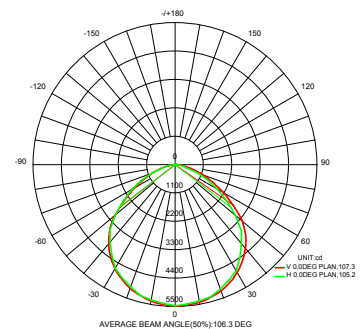

Bravoled 130W LED Wall Pack Light, 130 watt 14300 Lumen, ETL/cETL & DLC, Full cut off

Specifications

Model#	BL-WP03C-130W-277-XX
Description	130W LED Wall Pack Light
Power	130W
Voltage Input	100-277Vac,60HZ
Lumen output	14300lm
Color Temperature	2700K,4000K,5000K,5700K
CRI	Ra>70
IK Rating	IK07
Power Factor	0.95
Lens	Temper Glass
Operating Temp.	-25 °C ~ 50 °C
IP Rating	IP65
Certificates	ETL/cETL , DLC
Warranty	5 years
L70 life span	>50000Hrs
Housing Material	Die Casting Aluminum
Beam Angle	106 Degree
Dimmable	No
Photocell	Optional
Packaging Dimension	13.4"L x 23.6"W x 14.2"H (340mmx600mmx360mm)

Order Information

Item Number	Description	Power	Voltage Input	Dimmable	CCT	Lumen Output	Certificates
BL-WP03C-130W-277-XX	130W LED Wall Pack Light	130W	100-277Vac	No	2700K,4000K 5000K,5700K	14300lm	ETL/cETL,DLC

Lux Chart

Height	Average Lux (lx)	Light range (dia.)
1M	1280	319cm
2M	475.6	523.3cm
3M	211.4	784.9cm
4M	118.9	1046.6cm
5M	76.1	1308.2cm

Photometrics

Bravoled 130W LED Wall Pack Light, 130 watt 14300 Lumen, ETL/cETL & DLC, Full cut off

Product Size (Unit:mm)

Accessories (optional):

Photocell

Packaging

1pcs/CTN G.W.:7 kgs Dimension: 16.5"L x 11.8"W x 13.8"H (420mmx300mmx350mm)

LM79
LM80

Bravoled 130W LED Wall Pack Light, 130 watt 14300 Lumen, ETL/cETL & DLC, Full cut off