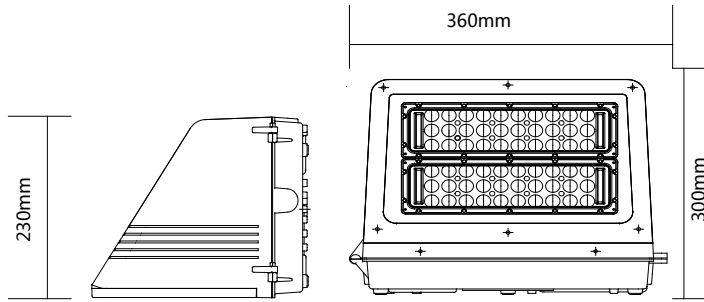

## Specifications

Model#	BL-WP03C-90W-277-XX
Description	90W LED Wall Pack Light
Power	90W
Voltage Input	100-277Vac,60HZ
Lumen output	9900lm
Color Temperature	2700K,4000K,5000K,5700K
CRI	Ra>70
IK Rating	IK07
Power Factor	0.95
Lens	Temper Glass
Operating Temp.	-25 °C ~ 50 °C
IP Rating	IP65
Certificates	ETL/cETL , DLC
Warranty	5 years
L70 life span	>50000Hrs
Housing Material	Die Casting Aluminum
Beam Angle	106 Degree
Dimmable	No
Photocell	Optional
Packaging Dimension	16.5"L x 11.8"W x 15"H (420mmx300mmx350mm)

## Lux Chart

Height	Average Lux (lx)	Light range (dia.)
1M	815.3	319cm
2M	303.0	523.3cm
3M	134.7	784.9cm
4M	75.74	1046.6cm
5M	48.48	1308.2cm

## Photometrics

**LM79**  
**LM80**

Bravoled 90W LED Wall Pack Light, 90 watt 9900 Lumen, ETL/cETL & DLC, Full cut off

## Product Size (Unit:mm)