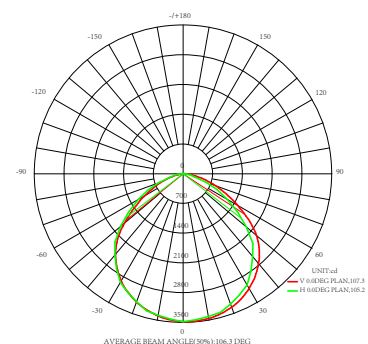

Photometrics