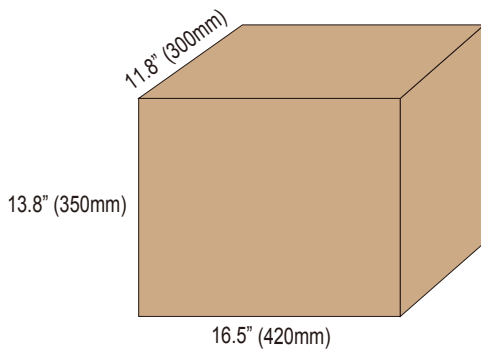

## Lux Chart

Height	Average Lux (lx)	Light range (dia.)
1M	815.3	319cm
2M	303.0	523.3cm
3M	134.7	784.9cm
4M	75.74	1046.6cm
5M	48.48	1308.2cm

## Product Size (Unit:mm)

## Packaging

1pcs/CTN G.W.:7 kgs Dimension: 16.5"L x 11.8"W x 13.8"H (420mmx300mmx350mm)

**LM79**  
**LM80**

Bravoled 90W LED Wall Pack Light, 90 watt 9900 Lumen, ETL/cETL & DLC, Full cut off