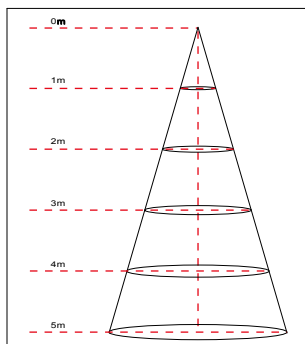

## Specifications

Model#	BL-WP03C-90W-277-XX
Description	90W LED Wall Pack Light
Power	90W
Voltage Input	100-277Vac,60HZ
Lumen output	9900lm
Color Temperature	2700K,4000K,5000K,5700K
CRI	Ra>70
IK Rating	IK07
Power Factor	0.95
Lens	Temper Glass
Operating Temp.	-25 °C ~ 50 °C
IP Rating	IP65
Certificates	ETL/cETL , DLC
Warranty	5 years
L70 life span	>50000Hrs
Housing Material	Die Casting Aluminum
Beam Angle	106 Degree
Dimmable	No
Photocell	Optional
Packaging Dimension	16.5"L x 11.8"W x 15"H (420mmx300mmx350mm)

## Lux Chart

Height	Average Lux (lx)	Light range (dia.)
1M	815.3	319cm
2M	303.0	523.3cm
3M	134.7	784.9cm
4M	75.74	1046.6cm
5M	48.48	1308.2cm

## Product Size (Unit:mm)