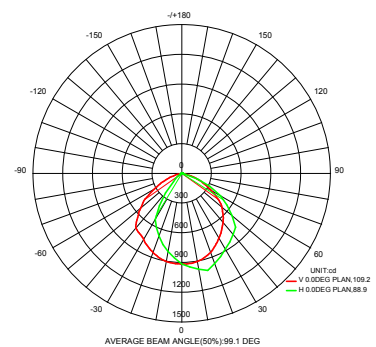

Photometrics