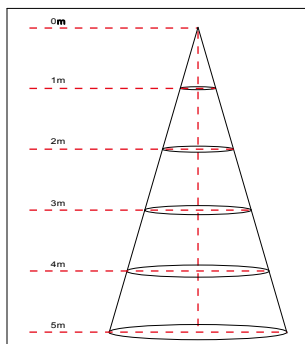

## Specifications

Model#	BL-WP03D-20W-277-XX
Description	20W LED Wall Pack Light
Power	20W
Voltage Input	100-277Vac,60HZ
Lumen output	2200lm
Color Temperature	2700K,4000K,5000K,5700K
CRI	Ra>70
IK Rating	IK07
Power Factor	0.95
Lens	Temper Glass
Operating Temp.	-25 °C ~ 50 °C
IP Rating	IP65
Certificates	ETL/cETL , DLC
Warranty	5 years
L70 life span	>50000Hrs
Housing Material	Die Casting Aluminum
Beam Angle	99 Degree
Dimmable	No
Photocell	Optional
Packaging Dimension	29.1"L x 16.5"W x 11.8"H (740mmx420mmx300mm)

## Lux Chart

Height	Average Lux (lx)	Light range (dia.)
1M	292.3	239.1cm
2M	108.6	392.3cm
3M	48.28	588.4cm
4M	27.16	784.6cm
5M	17.38	980.7cm

## Product Size (Unit:mm)