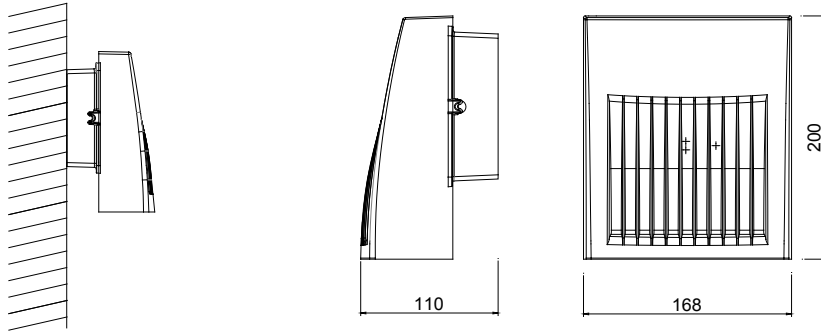

## Lux Chart

Height	Average Lux (lx)	Light range (dia.)
1M	292.3	239.1cm
2M	108.6	392.3cm
3M	48.28	588.4cm
4M	27.16	784.6cm
5M	17.38	980.7cm

## Product Size (Unit:mm)