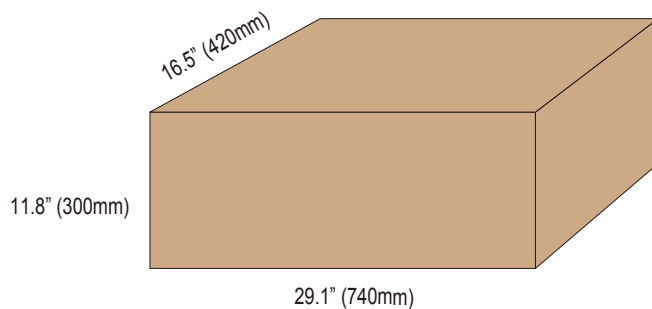

Packaging

6pcs/CTN G.W.:12.5 kgs Dimension: 29.1"L x 16.5"W x 11.8"H (740mmx420mmx300mm)