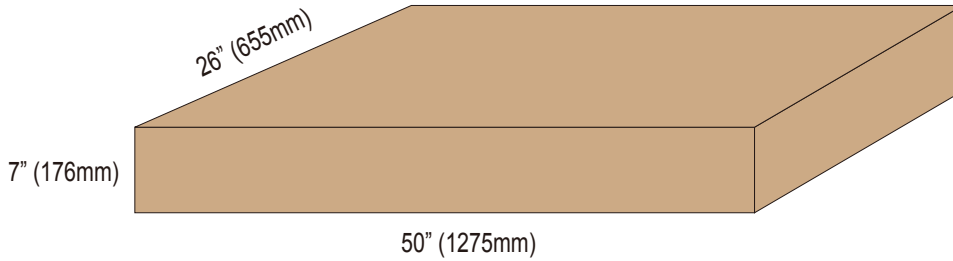

Installation

Residential Installation

Suspension Installation-T Bar

Recessed Installation-T Bar

LM79
LM80

Bravoled 2 x 4 LED Flat Panel light, 38 watt 4180lm & 4750lm, ETL/cETL & DLC

Packaging

4pcs/CTN G.W.:40 kg Dimension: 50"L x 26"W x 7"H (1275mmx655mmx176mm)