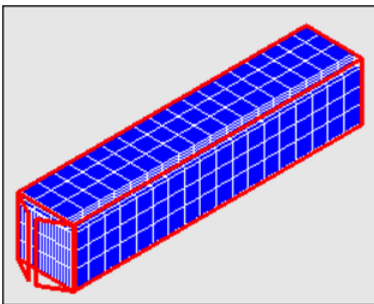

Bravoled 2x2' LED Panel Light, 32 watt 3520 & 4000 Lumen, UL/cUL, DLC

Packaging

2pcs/CTN G.W.:14 kgs Dimension: 25.8"L x 25.8"W x 4.5"H (655mm x 655mm x 115mm)

Container Loading QTY

Size	Corton QTY	Product QTY	Volumn	G.W.
40'hq	1296 ctn	2592 pcs	71.64m ³	18144kgs