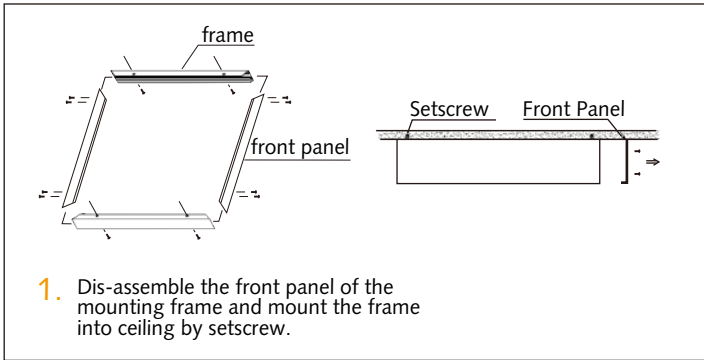

Bravoled 2x2' LED Panel Light, 32 watt 3520 & 4000 Lumen, UL/cUL, DLC

Ceiling Mount