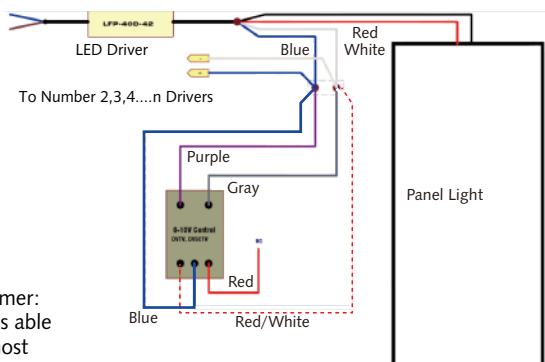

Recessed Mount

 <p>1.</p>	 <p>2.</p>	 <p>3.</p>	 <p>4.</p>
 <p>5.</p>	 <p>6.</p>		

Suspension

 <p>sleeve anchor bolt</p>	 <p>Steel wire</p>	 <p>Steel wire adjustable holder</p>	<p>1. Put the ball end of the steel wire through the hole of the mount bracket of panel</p> 	<p>2. Put the other end of the steel wire through the wire holder, and adjust the length of the steel wire.</p>  <p>Push to adjust length of wire</p>
---	---	---	---	--

<p>3. mount the sleeve anchor bolt into ceiling</p> 	<p>4. hang the 4 wire holders to the sleeve anchor bolt</p> 
---	--

Bravoled 2x2' LED Panel Light, 32 watt 3520 & 4000 Lumen, UL/cUL, DLC

Ceiling Mount

Dimension/Weight

Size	Dimension (A x B mm)	Weight
2X2'	603x603	5.5kg (12 lbs)

Wiring Diagram (0-10V Dimmable Panel)

Dimmer Recommended
Lutron LED 0~10V dimmer:
DVTV, DVSCTV which is able
to be purchased from most
of electricity stores