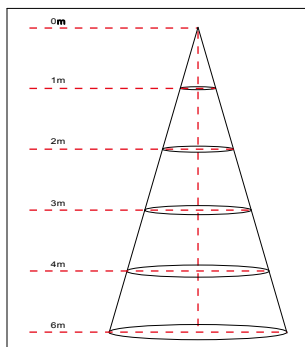

Bravoled 2x2' LED Panel Light, 32 watt 3520 & 4000 Lumen, UL/cUL, DLC

Specifications

Model#	BL-P4-32W-XXXX
Description	2x2' LED Panel Light
Power	32W
Lumen Efficiency	110lm/w & 125lm/w
Voltage Input	100-277Vac
Lumen output	3520lm & 4000lm
Color Temperature	3000K, 4000K, 5000K
CRI	Ra>80
LED Chips	SMD 2835
Power Factor	>0.9
Lens	Frosted
Operating Temp.	-25 °C ~ 55 °C
Certificates	UL/cUL(E359062), DLC
warranty	5 years
L70 life span	>50000Hrs
Frame	Aluminum
Max.Input current	0.5A
Dimmable	Yes(0-10V)
Weight	5.5 Kg (12 lbs)

Height	Average Lux (lx)	Light range (dia.)
1M	1091.3	306.5cm
2M	272.8	613.0cm
3M	121.3	919.5cm
4M	68.2	1226.0cm
6M	30.3	1839.0cm

Photometrics

Bravoled 2x2' LED Panel Light, 32 watt 3520 & 4000 Lumen, UL/cUL, DLC