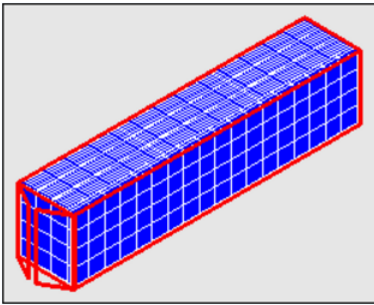

Size	Corton QTY	Product QTY	Volumn	G.W.
40'hq	1296 ctn	2592 pcs	71.64m³	18144kgs