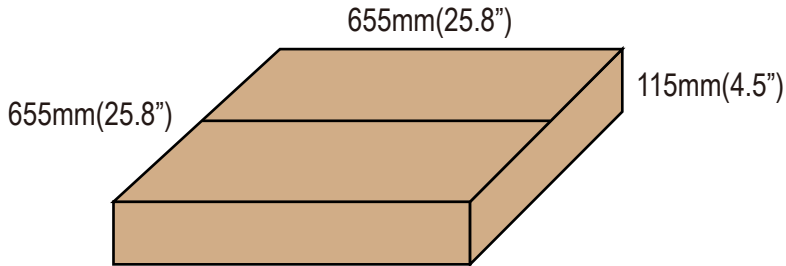

Bravoled 2x2' LED Panel Light, 32 watt 3520 & 4000 Lumen, UL/cUL, DLC

Packaging

2pcs/CTN G.W.:14 kgs Dimension: 25.8"L x 25.8"W x 4.5"H (655mm x 655mm x 115mm)

Container Loading QTY