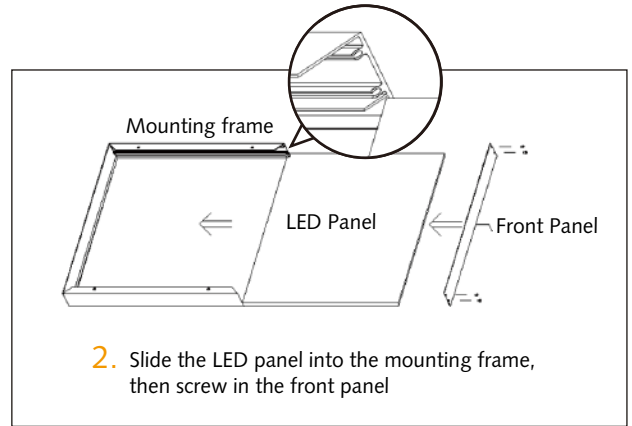

Bravoled 2x2' LED Panel Light, 32 watt 3520 & 4000 Lumen, UL/cUL, DLC

Ceiling Mount