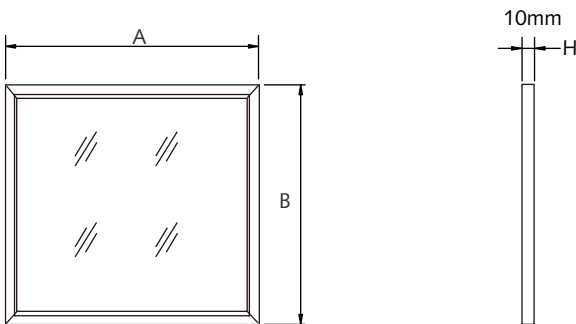

Height	Average Lux (lx)	Light range (dia.)
1M	1091.3	306.5cm
2M	272.8	613.0cm
3M	121.3	919.5cm
4M	68.2	1226.0cm
6M	30.3	1839.0cm

Photometrics

Bravoled 2x2' LED Panel Light, 32 watt 3520 & 4000 Lumen, UL/cUL, DLC

Installation

Wall Mount

 <p>1. Nailing two plastic expansion screws and other screws into the wall according to the size shown in the illustration</p>	 <p>2. Hanging the panel on the finished screws</p>	 <p>3. This is the combining drawing for wall and panel, please make the installation according to the installation drawing.</p>	 <p>4. Installation finished</p>
---	--	--	---

Recessed Mount

 <p>1.</p>	 <p>2.</p>	 <p>3.</p>	 <p>4.</p>
 <p>5.</p>	 <p>6.</p>		

Suspension

 <p>sleeve anchor bolt</p>	 <p>Steel wire</p>	 <p>Steel wire adjustable holder</p>	<p>1. Put the ball end of the steel wire through the hole of the mount bracket of panel</p> 	<p>2. Put the other end of the steel wire through the wire holder, and adjust the length of the steel wire.</p>  <p>Push to adjust length of wire</p>
---	---	---	---	--

Dimension/Weight

Size	Dimension (A x B mm)	Weight
2X2'	603x603	5.5kg (12 lbs)

Wiring Diagram (0-10V Dimmable Panel)

Dimmer Recommended
Lutron LED 0~10V dimmer:
DVTV, DVSCTV which is able
to be purchased from most
of electricity stores