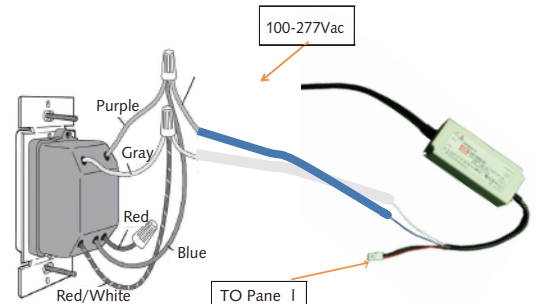

Recessed Mount

 <p>1.</p>	 <p>2.</p>	 <p>3.</p>	 <p>4.</p>
 <p>5.</p>	 <p>6.</p>		

Suspension

 <p>sleeve anchor bolt</p>	 <p>Steel wire</p>	 <p>Steel wire adjustable holder</p>	<p>1. Put the ball end of the steel wire through the hole of the mount bracket of panel</p> 	<p>2. Put the other end of the steel wire through the wire holder, and adjust the length of the steel wire.</p>  <p>Push to adjust length of wire</p>
---	---	---	---	--

<p>3. mount the sleeve anchor bolt into ceiling</p> 	<p>4. hang the 4 wire holders to the sleeve anchor bolt</p> 
---	--

Bravoled 2x2' LED Panel Light, 32 watt 3520 & 4000 Lumen, UL/cUL, DLC

Ceiling Mount

Dimension/Weight

Size	Dimension (A x B mm)	Weight
2X2'	603x603	5.5kg (12 lbs)

Wiring Diagram (0-10V Dimmable Panel)

Dimmer Recommended
Lutron LED 0~10V dimmer:
DVTV, DVSCTV which is able
to be purchased from most
of electricity stores