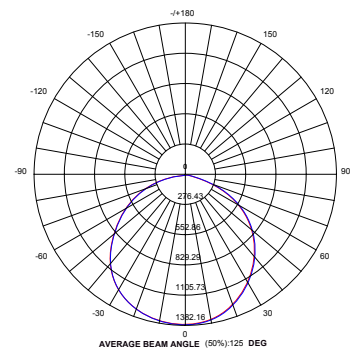

Bravoled 2x2' LED Panel Light, 32 watt 3520 & 4000 Lumen, UL/cUL, DLC

Specifications

Model#	BL-P4-32W-XXXX
Description	2x2' LED Panel Light
Power	32W
Lumen Efficiency	110lm/w & 125lm/w
Voltage Input	100-277Vac
Lumen output	3520lm & 4000lm
Color Temperature	3000K, 4000K, 5000K
CRI	Ra>80
LED Chips	SMD 2835
Power Factor	>0.9
Lens	Frosted
Operating Temp.	-25 °C ~ 55 °C
Certificates	UL/cUL(E359062), DLC
warranty	5 years
L70 life span	>50000Hrs
Frame	Aluminum
Max.Input current	0.5A
Dimmable	Yes(0-10V)
Weight	5.5 Kg (12 lbs)

Order Information

Item Number	Description	Power	Voltage Input	Dimmable	CCT	Lumen Output	Certificates
BL-P4-32W-XXXX	2x2' LED Panel Light	32W	100-277Vac	Yes	3000K 4000K 5000k	3520lm 4000lm	UL/cUL, DLC

Lux Chart

Height	Average Lux (lx)	Light range (dia.)
1M	1091.3	306.5cm
2M	272.8	613.0cm
3M	121.3	919.5cm
4M	68.2	1226.0cm
6M	30.3	1839.0cm

Photometrics

Bravoled 2x2' LED Panel Light, 32 watt 3520 & 4000 Lumen, UL/cUL, DLC