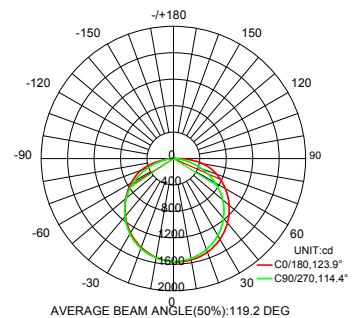

Bravoled 2x4Ft LED Troffer Retrofit Kit, 52Watt 5460lm & 6500lm

Specifications

Model#	BL-TRF-24-52W-XTTD
Description	2x4Ft LED Troffer Retrofit Kit
Power	52W
Voltage Input	AC120~277V 50~60HZ
Efficacy	105 Lm/w & 125 Lm/w
Lumen output	5460lm & 6500lm
CRI	Ra>80
Housing Finish	Steel base with white powder coating
Application	Indoor Only
Lens	Frosted diffuse PC lens
Operating Temp.	-20 °C ~ 55 °C
IP Rating	IP20
Certificates	ETL/cETL(file# 4007551), DLC
warranty	5 years
Life Span	50,000 hours
Dimmable	0~10V dimmable
Item Weight	6.8 Kg (14.96 lbs)
Product Dimension	For 2'X4' troffer (533.4 x 1185 mm)
Pack Size	1pc
Packaging Dimension	48.4"L x 24.4"W x 3"H (1229.36 x 619.76 x 76.2 mm)

Order Information

Item Number	Description	Power	Voltage Input	Dimmable	CCT	Lumen Output	Certificates
BL-TRF-24-52W-XTTD	2x4Ft LED Troffer Retrofit Kit	52W	120~277Vac	Optional	4000k 5000k	5460lm 6500lm	ETL/cETL, DLC

Lux Chart

Height	Average Lux (lx)	Light range (dia.)
1M	304.6	332.2cm
2M	76.1	664.4cm
3M	33.9	996.6cm
4M	19.0	1328.8cm
5M	12.2	1660.99cm

Photometrics

LM79
LM80

Bravoled 2x4Ft LED Troffer Retrofit Kit, 52Watt 5460lm & 6500lm