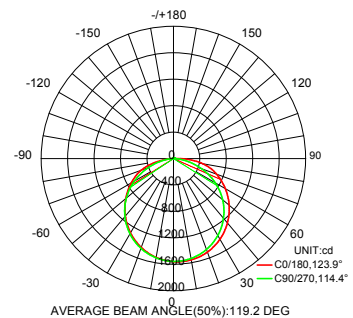

Photometrics