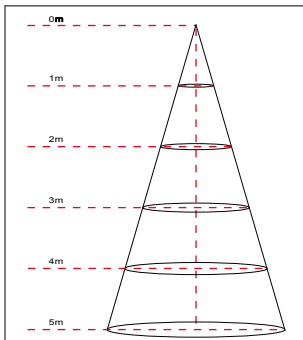

## Specifications

Model#	BL-TRF-24-52W-XTTD
Description	2x4Ft LED Troffer Retrofit Kit
Power	52W
Voltage Input	AC120~277V 50~60HZ
Efficacy	105 Lm/w & 125 Lm/w
Lumen output	5460lm & 6500lm
CRI	Ra>80
Housing Finish	Steel base with white powder coating
Application	Indoor Only
Lens	Frosted diffuse PC lens
Operating Temp.	-20 °C ~ 55 °C
IP Rating	IP20
Certificates	ETL/cETL(file# 4007551), DLC
warranty	5 years
Life Span	50,000 hours
Dimmable	0~10V dimmable
Item Weight	6.8 Kg (14.96 lbs)
Product Dimension	For 2'X4' troffer (533.4 x 1185 mm)
Pack Size	1pc
Packaging Dimension	48.4"L x 24.4"W x 3"H (1229.36 x 619.76 x 76.2 mm)

## Lux Chart

Height	Average Lux (lx)	Light range (dia.)
1M	304.6	332.2cm
2M	76.1	664.4cm
3M	33.9	996.6cm
4M	19.0	1328.8cm
5M	12.2	1660.99cm

## Dimensions and Pictures

## Packaging

1pc/CTN G.W.: 9.36 kg Dimension: 48.4"L x 24.4"W x 3"H (1229.36 x 619.76 x 76.2 mm)