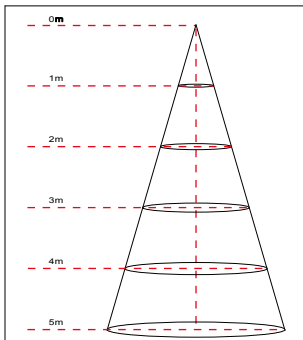

Bravoled 2x4Ft LED Troffer Retrofit Kit, 52Watt 5460lm & 6500lm

Specifications

Model#	BL-TRF-24-52W-XTTD
Description	2x4Ft LED Troffer Retrofit Kit
Power	52W
Voltage Input	AC120~277V 50~60HZ
Efficacy	105 Lm/w & 125 Lm/w
Lumen output	5460lm & 6500lm
CRI	Ra>80
Housing Finish	Steel base with white powder coating
Application	Indoor Only
Lens	Frosted diffuse PC lens
Operating Temp.	-20 °C ~ 55 °C
IP Rating	IP20
Certificates	ETL/cETL(file# 4007551), DLC
warranty	5 years
Life Span	50,000 hours
Dimmable	0~10V dimmable
Item Weight	6.8 Kg (14.96 lbs)
Product Dimension	For 2'X4' troffer (533.4 x 1185 mm)
Pack Size	1pc
Packaging Dimension	48.4"L x 24.4"W x 3"H (1229.36 x 619.76 x 76.2 mm)

Lux Chart

Height	Average Lux (lx)	Light range (dia.)
1M	304.6	332.2cm
2M	76.1	664.4cm
3M	33.9	996.6cm
4M	19.0	1328.8cm
5M	12.2	1660.99cm

Photometrics

LM79
LM80

Bravoled 2x4Ft LED Troffer Retrofit Kit, 52Watt 5460lm & 6500lm

LM79
LM80

Bravoled 2x4Ft LED Troffer Retrofit Kit, 52Watt 5460lm & 6500lm

Packaging

1pc/CTN G.W.: 9.36 kg Dimension: 48.4"L x 24.4"W x 3"H (1229.36 x 619.76 x 76.2 mm)

Container Loading QTY

Size	Corton QTY	Product QTY	Volumn	G.W.
40'hq	1098 ctn	1098 pcs	72.91m ³	10277.28kg

Size	Corton QTY	Product QTY	Volumn	G.W.
40'gp	941 ctn	941 pcs	62.48 m ³	8807.76 kg

Size	Corton QTY	Product QTY	Volumn	G.W.
20'gp	450 ctn	450 pcs	29.88m ³	4212kg

LM79
LM80