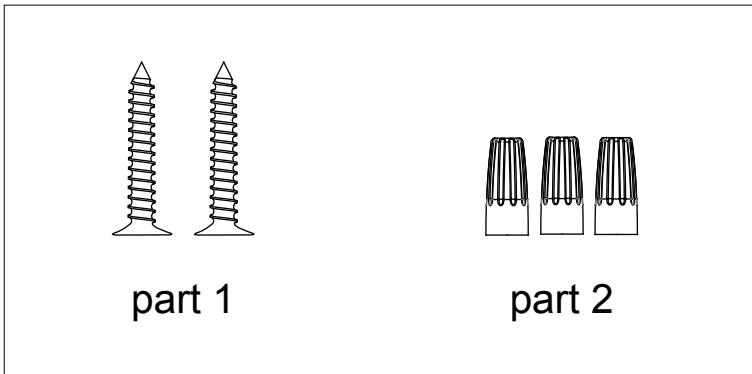

Bravoled 2x4Ft LED Troffer Retrofit Kit, 52Watt 5460lm & 6500lm

Specifications

Model#	BL-TRF-24-52W-XTTD
Description	2x4Ft LED Troffer Retrofit Kit
Power	52W
Voltage Input	AC120~277V 50~60HZ
Efficacy	105 Lm/w & 125 Lm/w
Lumen output	5460lm & 6500lm
CRI	Ra>80
Housing Finish	Steel base with white powder coating
Application	Indoor Only
Lens	Frosted diffuse PC lens
Operating Temp.	-20 °C ~ 55 °C
IP Rating	IP20
Certificates	ETL/cETL(file# 4007551), DLC
warranty	5 years
Life Span	50,000 hours
Dimmable	0~10V dimmable
Item Weight	6.8 Kg (14.96 lbs)
Product Dimension	For 2'X4' troffer (533.4 x 1185 mm)
Pack Size	1pc
Packaging Dimension	48.4"L x 24.4"W x 3"H (1229.36 x 619.76 x 76.2 mm)

Lux Chart

Height	Average Lux (lx)	Light range (dia.)
1M	304.6	332.2cm
2M	76.1	664.4cm
3M	33.9	996.6cm
4M	19.0	1328.8cm
5M	12.2	1660.99cm

Photometrics

LM79
LM80

Bravoled 2x4Ft LED Troffer Retrofit Kit, 52Watt 5460lm & 6500lm

Dimensions and Pictures

Accessories (optional)

Accessories package List

Part	Description	Quantity
1	self-tapped screw M4*30	2
2	Wire Nuts	*1or3

Note:

3 wire nuts for dimmable version, 1 wire nut for non-dimmable version.