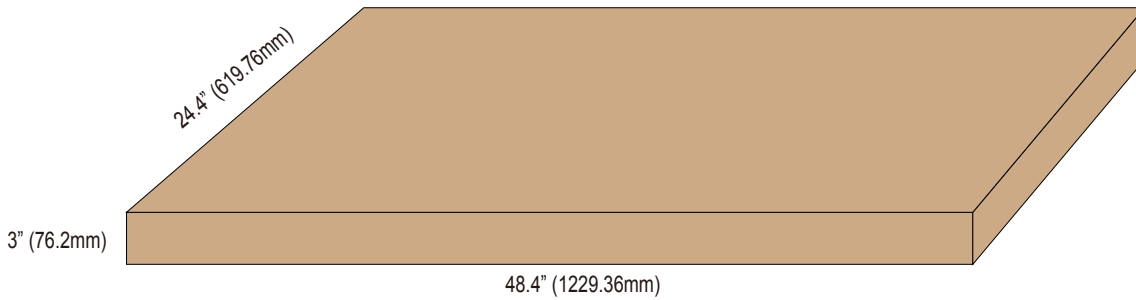

Bravoled 2x4Ft LED Troffer Retrofit Kit, 52Watt 5460lm & 6500lm

Packaging

1pc/CTN G.W.: 9.36 kg Dimension: 48.4"L x 24.4"W x 3"H (1229.36 x 619.76 x 76.2 mm)

Container Loading QTY