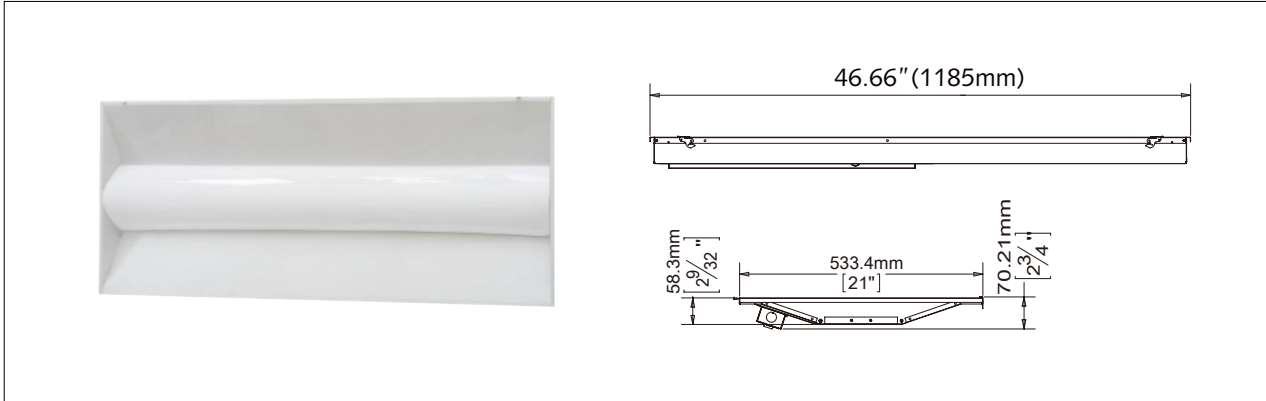

## Specifications

Model#	BL-TRF-24-52W-XTTD
Description	2x4Ft LED Troffer Retrofit Kit
Power	52W
Voltage Input	AC120~277V 50~60HZ
Efficacy	105 Lm/w & 125 Lm/w
Lumen output	5460lm & 6500lm
CRI	Ra>80
Housing Finish	Steel base with white powder coating
Application	Indoor Only
Lens	Frosted diffuse PC lens
Operating Temp.	-20 °C ~ 55 °C
IP Rating	IP20
Certificates	ETL/cETL(file# 4007551), DLC
warranty	5 years
Life Span	50,000 hours
Dimmable	0~10V dimmable
Item Weight	6.8 Kg (14.96 lbs)
Product Dimension	For 2'X4' troffer (533.4 x 1185 mm)
Pack Size	1pc
Packaging Dimension	48.4"L x 24.4"W x 3"H (1229.36 x 619.76 x 76.2 mm)

## Lux Chart

Height	Average Lux (lx)	Light range (dia.)
1M	304.6	332.2cm
2M	76.1	664.4cm
3M	33.9	996.6cm
4M	19.0	1328.8cm
5M	12.2	1660.99cm

## Dimensions and Pictures