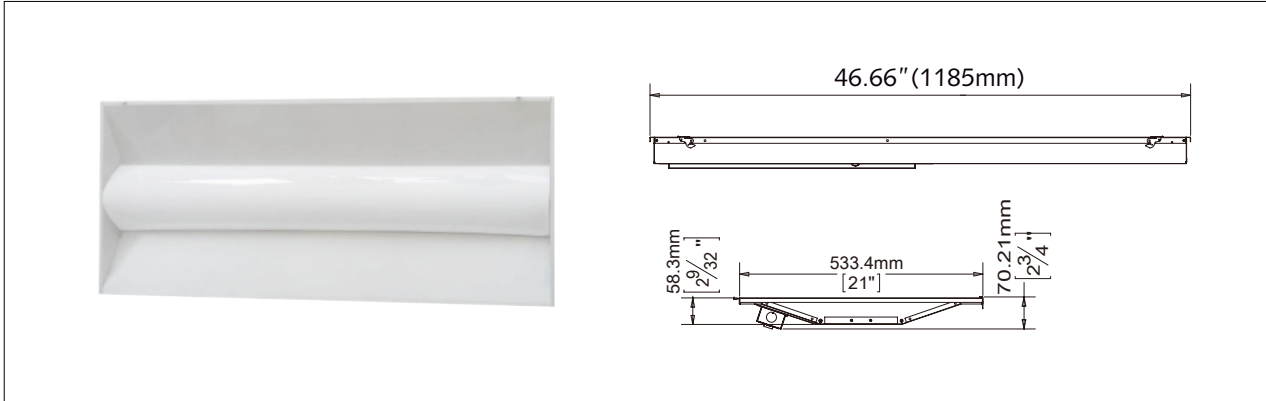

Bravoled 2x4Ft LED Troffer Retrofit Kit, 52Watt 5460lm & 6500lm

Specifications

Model#	BL-TRF-24-52W-XTTD
Description	2x4Ft LED Troffer Retrofit Kit
Power	52W
Voltage Input	AC120~277V 50~60HZ
Efficacy	105 Lm/w & 125 Lm/w
Lumen output	5460lm & 6500lm
CRI	Ra>80
Housing Finish	Steel base with white powder coating
Application	Indoor Only
Lens	Frosted diffuse PC lens
Operating Temp.	-20 °C ~ 55 °C
IP Rating	IP20
Certificates	ETL/cETL(file# 4007551), DLC
warranty	5 years
Life Span	50,000 hours
Dimmable	0~10V dimmable
Item Weight	6.8 Kg (14.96 lbs)
Product Dimension	For 2'X4' troffer (533.4 x 1185 mm)
Pack Size	1pc
Packaging Dimension	48.4"L x 24.4"W x 3"H (1229.36 x 619.76 x 76.2 mm)

Lux Chart

Height	Average Lux (lx)	Light range (dia.)
1M	304.6	332.2cm
2M	76.1	664.4cm
3M	33.9	996.6cm
4M	19.0	1328.8cm
5M	12.2	1660.99cm

Photometrics

LM79
LM80

Bravoled 2x4Ft LED Troffer Retrofit Kit, 52Watt 5460lm & 6500lm

Dimensions and Pictures

Accessories (optional)

Accessories package List

Part	Description	Quantity
1	self-tapped screw M4*30	2
2	Wire Nuts	*1or3

Note:

3 wire nuts for dimmable version, 1 wire nut for non-dimmable version.

LM79
LM80

Bravoled 2x4Ft LED Troffer Retrofit Kit, 52Watt 5460lm & 6500lm

Packaging

1pc/CTN G.W.: 9.36 kg Dimension: 48.4"L x 24.4"W x 3"H (1229.36 x 619.76 x 76.2 mm)

Container Loading QTY

Size	Corton QTY	Product QTY	Volumn	G.W.
40'hq	1098 ctn	1098 pcs	72.91m ³	10277.28kg