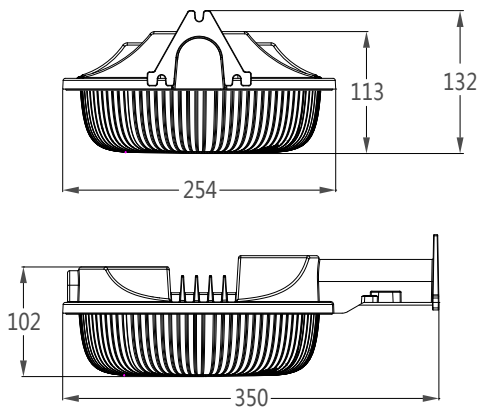

Bravoled 10" LED Yard light, 58 watt 6000 Lumen, ETL/cETL & DLC

Specifications

Model#	BL-YD10-58W
Description	10" LED Yard Light
Power	58W
Voltage Input	100-277Vac,50 / 60HZ
Lumen output	6000lm
CCT	5000K
CRI	Ra>70
Housing Material	Aluminum
Power Factor	0.95
Lens	Frosted Plastic
Operating Temp.	-25 °C ~ 50 °C
IP Rating	IP65
Certificates	ETL/cETL, DLC
warranty	5 years
L70 life span	>50000Hrs
IK Rating	IK07
Dimmable	Non Dimmible
Product Dimension	13.8"L x 10"W x 5.2" H (350 x 254 x 132mm)
Application	Garages, Barn Lights, Alleyways, Parking Lots and Building Walls

Order Information

Item Number	Description	Power	Voltage Input	Dimmable	CCT	Lumen Output	Certificates
BL-YD10-58W	10" LED Yard Light	58W	100-277Vac	No	5000K	6000lm	ETL/cETL , DLC

Product Size

Packaging

1pcs/CTN G.W.:1.7 kg
Dimension: 15"L x 10.8"W x 6.7"H (380 x 275 x 170mm)

LM79
LM80

Bravoled 10" LED Yard light, 58 watt 6000 Lumen, ETL/cETL & DLC

Container Loading QTY

Size	Carton QTY	Product QTY	Volumn	G.W.
40'hq	3564 ctn	3564 pcs	71.3m ³	6058 kg

Size	Carton QTY	Product QTY	Volumn	G.W.
40'gp	3276 ctn	3276 pcs	65.54 m ³	5569 kg

Size	Carton QTY	Product QTY	Volumn	G.W.
20'gp	1608 ctn	1608 pcs	32.17 m ³	2733 kg