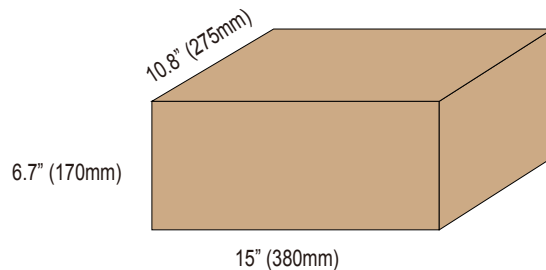

Bravoled 10" LED Yard light, 58 watt 6000 Lumen, ETL/cETL & DLC

Specifications

Model#	BL-YD10-58W
Description	10" LED Yard Light
Power	58W
Voltage Input	100-277Vac,50 / 60HZ
Lumen output	6000lm
CCT	5000K
CRI	Ra>70
Housing Material	Aluminum
Power Factor	0.95
Lens	Frosted Plastic
Operating Temp.	-25 °C ~ 50 °C
IP Rating	IP65
Certificates	ETL/cETL, DLC
warranty	5 years
L70 life span	>50000Hrs
IK Rating	IK07
Dimmable	Non Dimmible
Product Dimension	13.8"L x 10"W x 5.2" H (350 x 254 x 132mm)
Application	Garages, Barn Lights, Alleyways, Parking Lots and Building Walls

Order Information

Item Number	Description	Power	Voltage Input	Dimmable	CCT	Lumen Output	Certificates
BL-YD10-58W	10" LED Yard Light	58W	100-277Vac	No	5000K	6000lm	ETL/cETL , DLC

Product Size

Packaging

1pcs/CTN G.W.:1.7 kg
Dimension: 15"L x 10.8"W x 6.7"H (380 x 275 x 170mm)

LM79
LM80

Bravoled 10" LED Yard light, 58 watt 6000 Lumen, ETL/cETL & DLC

Container Loading QTY

Size	Carton QTY	Product QTY	Volumn	G.W.
40'hq	3564 ctn	3564 pcs	71.3m ³	6058 kg

Size	Carton QTY	Product QTY	Volumn	G.W.
40'gp	3276 ctn	3276 pcs	65.54 m ³	5569 kg

Size	Carton QTY	Product QTY	Volumn	G.W.
20'gp	1608 ctn	1608 pcs	32.17 m ³	2733 kg